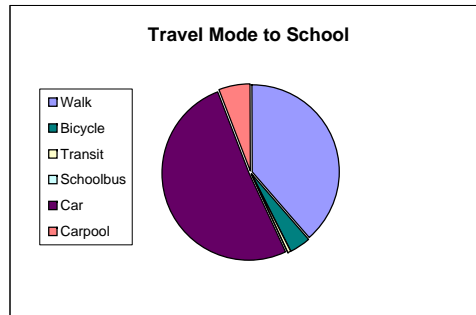

Travel Mode to School	Total Across All Distances	
	#	%
Walk	53.5	38%
Bicycle	5.5	4%
Transit	1	1%
Schoolbus	0	0%
Car	71	51%
Carpool	8	6%
Total	139	100%