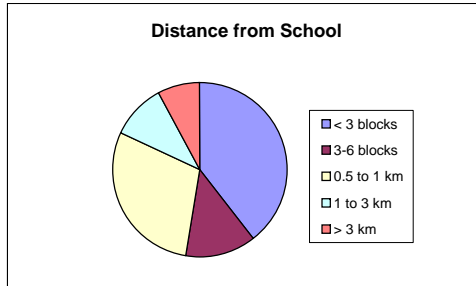

Thompson Elementary School

Enrolment:	246	# of Responses Received:	139
Cross Boundary:	54	Responses as % of Enrolment:	56.5%
% Cross Boundary:	22.0%		

Question: How far away from school do you live? How do your children travel to school?

Travel Mode to School	< 3 Blocks		3 - 6 Blocks		0.5 to 1 km		1 to 3 km		> 3 km	
	#	%	#	%	#	%	#	%	#	%
Walk	30	55%	8	44%	12.5	30%		0%	3	27%
Bicycle	3	5%		0%	2.5	6%		0%		0%
Transit	1	2%		0%		0%		0%		0%
Schoolbus		0%		0%		0%		0%		0%
Car	21	38%	10	56%	20	49%	12	86%	8	73%
Carpool		0%		0%	6	15%	2	14%		0%
Total	55	100%	18	100%	41	100%	14	100%	11	100%
% of Distance Across All Distances		40%		13%		29%		10%		8%

Distance from School	Total Across All Distances	
	#	%
< 3 blocks	55	40%
3-6 blocks	18	13%
0.5 to 1 km	41	29%
1 to 3 km	14	10%
> 3 km	11	8%
Total	139	100%