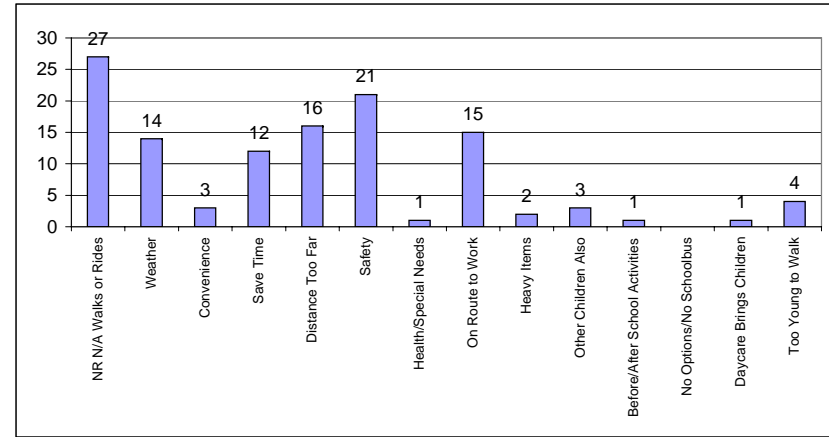

Question: If you drive your children to school, why do you make this choice?