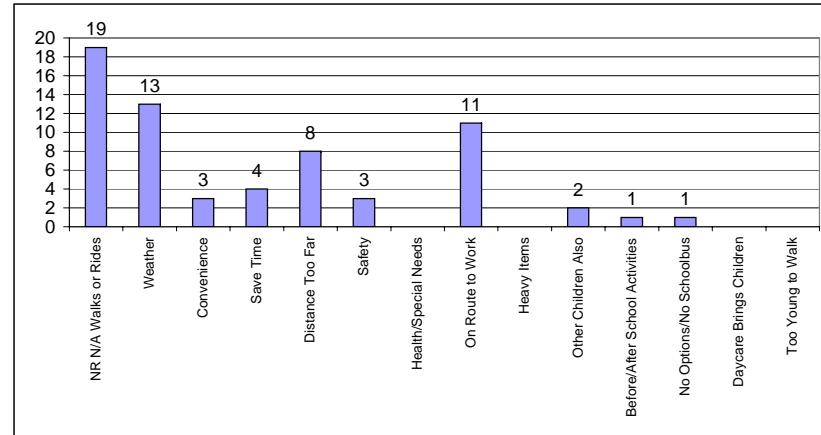

Talme Elementary School

Enrolment:	230	# of Responses Received:	79
Cross Boundary:	38	Responses as % of Enrolment:	34.3%
% Cross Boundary:	16.5%		

Question: How far away from school do you live? How do your children travel to school?

Travel Mode to School	< 3 Blocks		3 - 6 Blocks		0.5 to 1 km		1 to 3 km		> 3 km	
	#	%	#	%	#	%	#	%	#	%
Walk	32	76%	5.5	38%	0.5	14%	1.5	10%	0.5	13%
Bicycle	0.5	1%		0%	0.5	14%	1	7%		0%
Transit		0%		0%		0%		0%		0%
Schoolbus		0%		0%		0%		0%		0%
Car	9.5	23%	7.5	52%	2.5	71%	12.5	83%	3	75%
Carpool		0%	1.5	10%		0%		0%	0.5	13%
Total	42	100%	14.5	100%	3.5	100%	15	100%	4	100%
% of Distance Across All Distances		53%		18%		4%		19%		5%

Question: If you drive your children to school, why do you make this choice?