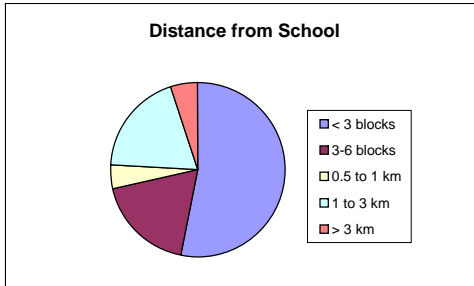

Distance from School	Total Across All Distances	
	#	%
< 3 blocks	42	53%
3-6 blocks	14.5	18%
0.5 to 1 km	3.5	4%
1 to 3 km	15	19%
> 3 km	4	5%
Total	79	100%