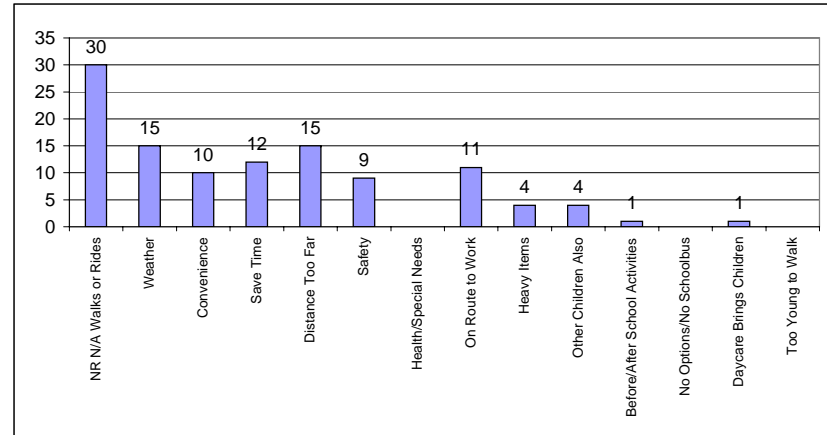

Tait Elementary School

Enrolment:	352	# of Responses Received:	125
Cross Boundary:	45	Responses as % of Enrolment:	35.5%
% Cross Boundary:	12.8%		

Question: How far away from school do you live? How do your children travel to school?

Travel Mode to School	< 3 Blocks		3 - 6 Blocks		0.5 to 1 km		1 to 3 km		> 3 km	
	#	%	#	%	#	%	#	%	#	%
Walk	35	63%	20.5	58%	1.5	38%	3.5	29%		0%
Bicycle	4	7%	1	3%		0%		0%		0%
Transit		0%		0%		0%		0%	1	6%
Schoolbus		0%		0%		0%		0%		0%
Car	13.5	24%	14	39%	1.5	38%	8.5	71%	15.5	91%
Carpool	3.5	6%		0%	1	25%		0%	0.5	3%
Total	56	100%	35.5	100%	4	100%	12	100%	17	100%
% of Distance Across All Distances		45%		29%		3%		10%		14%

Question: If you drive your children to school, why do you make this choice?