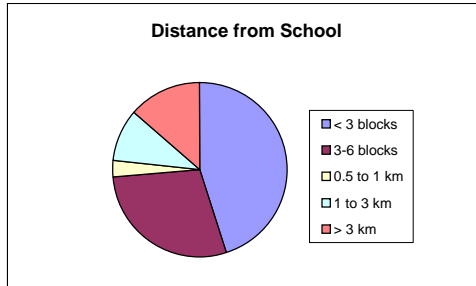

Distance from School	Total Across All Distances	
	#	%
< 3 blocks	56	45%
3-6 blocks	35.5	29%
0.5 to 1 km	4	3%
1 to 3 km	12	10%
> 3 km	17	14%
Total	124.5	100%