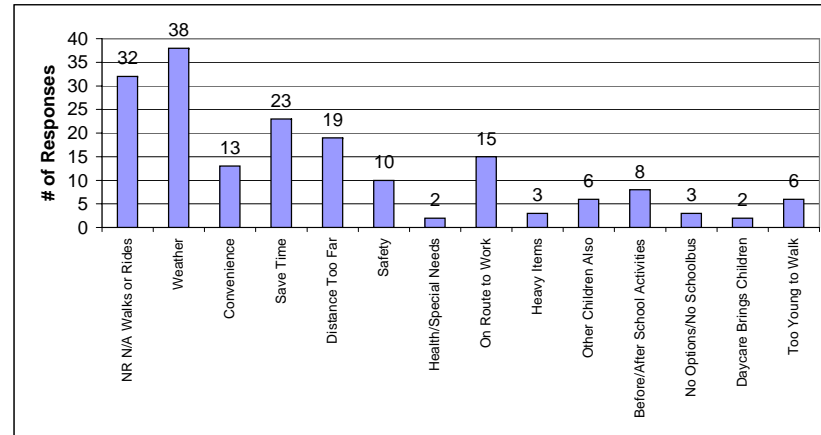

Spul'u'kwuks Elementary School

Enrolment:	326	# of Responses Received:	189
Cross Boundary:	46	Responses as % of Enrolment:	58.0%
% Cross Boundary:	14.1%		

Question: How far away from school do you live? How do your children travel to school?

Travel Mode to School	< 3 Blocks		3 - 6 Blocks		0.5 to 1 km		1 to 3 km		> 3 km	
	#	%	#	%	#	%	#	%	#	%
Walk	47	60%	1	0%	17.5	37%	8	21%	1	6%
Bicycle	6	8%	1	20%	2.5	5%		0%		0%
Transit		0%	2	40%		0%		0%		0%
Schoolbus		0%		0%		0%		0%		0%
Car	25	32%	2	40%	27.5	58%	30.5	79%	15	94%
Carpool		0%		0%		0%		0%		0%
Total	78	100%	5	100%	47.5	100%	38.5	100%	16	100%
% of Distance Across All Distances		42%		3%		26%		21%		9%

Question: If you drive your children to school, why do you make this choice?