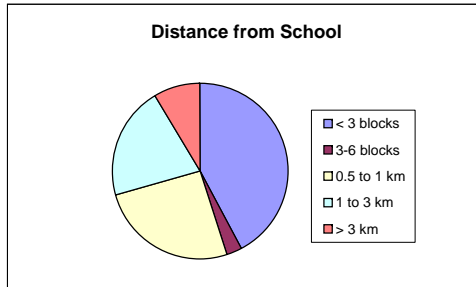

Distance from School	Total Across All Distances	
	#	%
< 3 blocks	78	42%
3-6 blocks	5	3%
0.5 to 1 km	47.5	26%
1 to 3 km	38.5	21%
> 3 km	16	9%
Total	185	100%