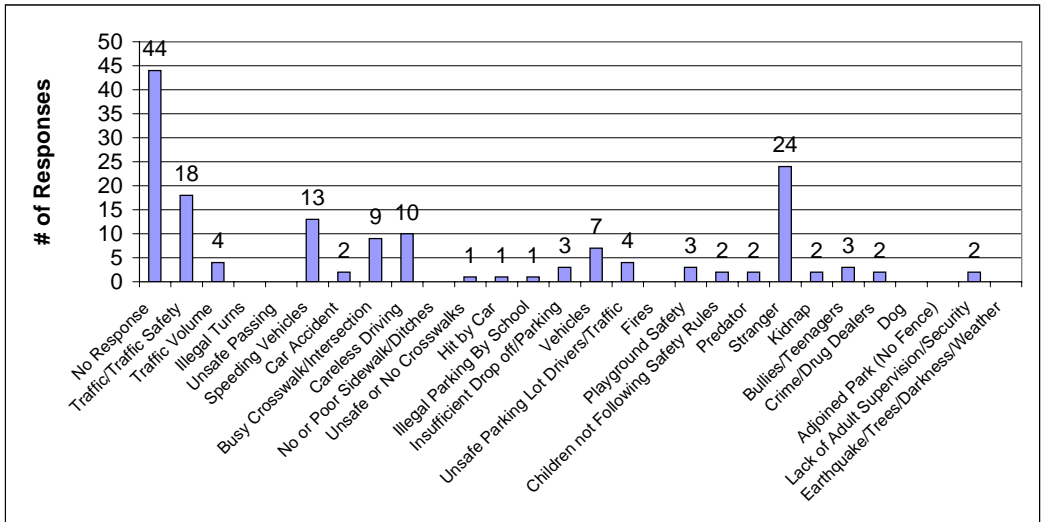

Question: What do you consider the greatest danger facing a child in the area of the school?