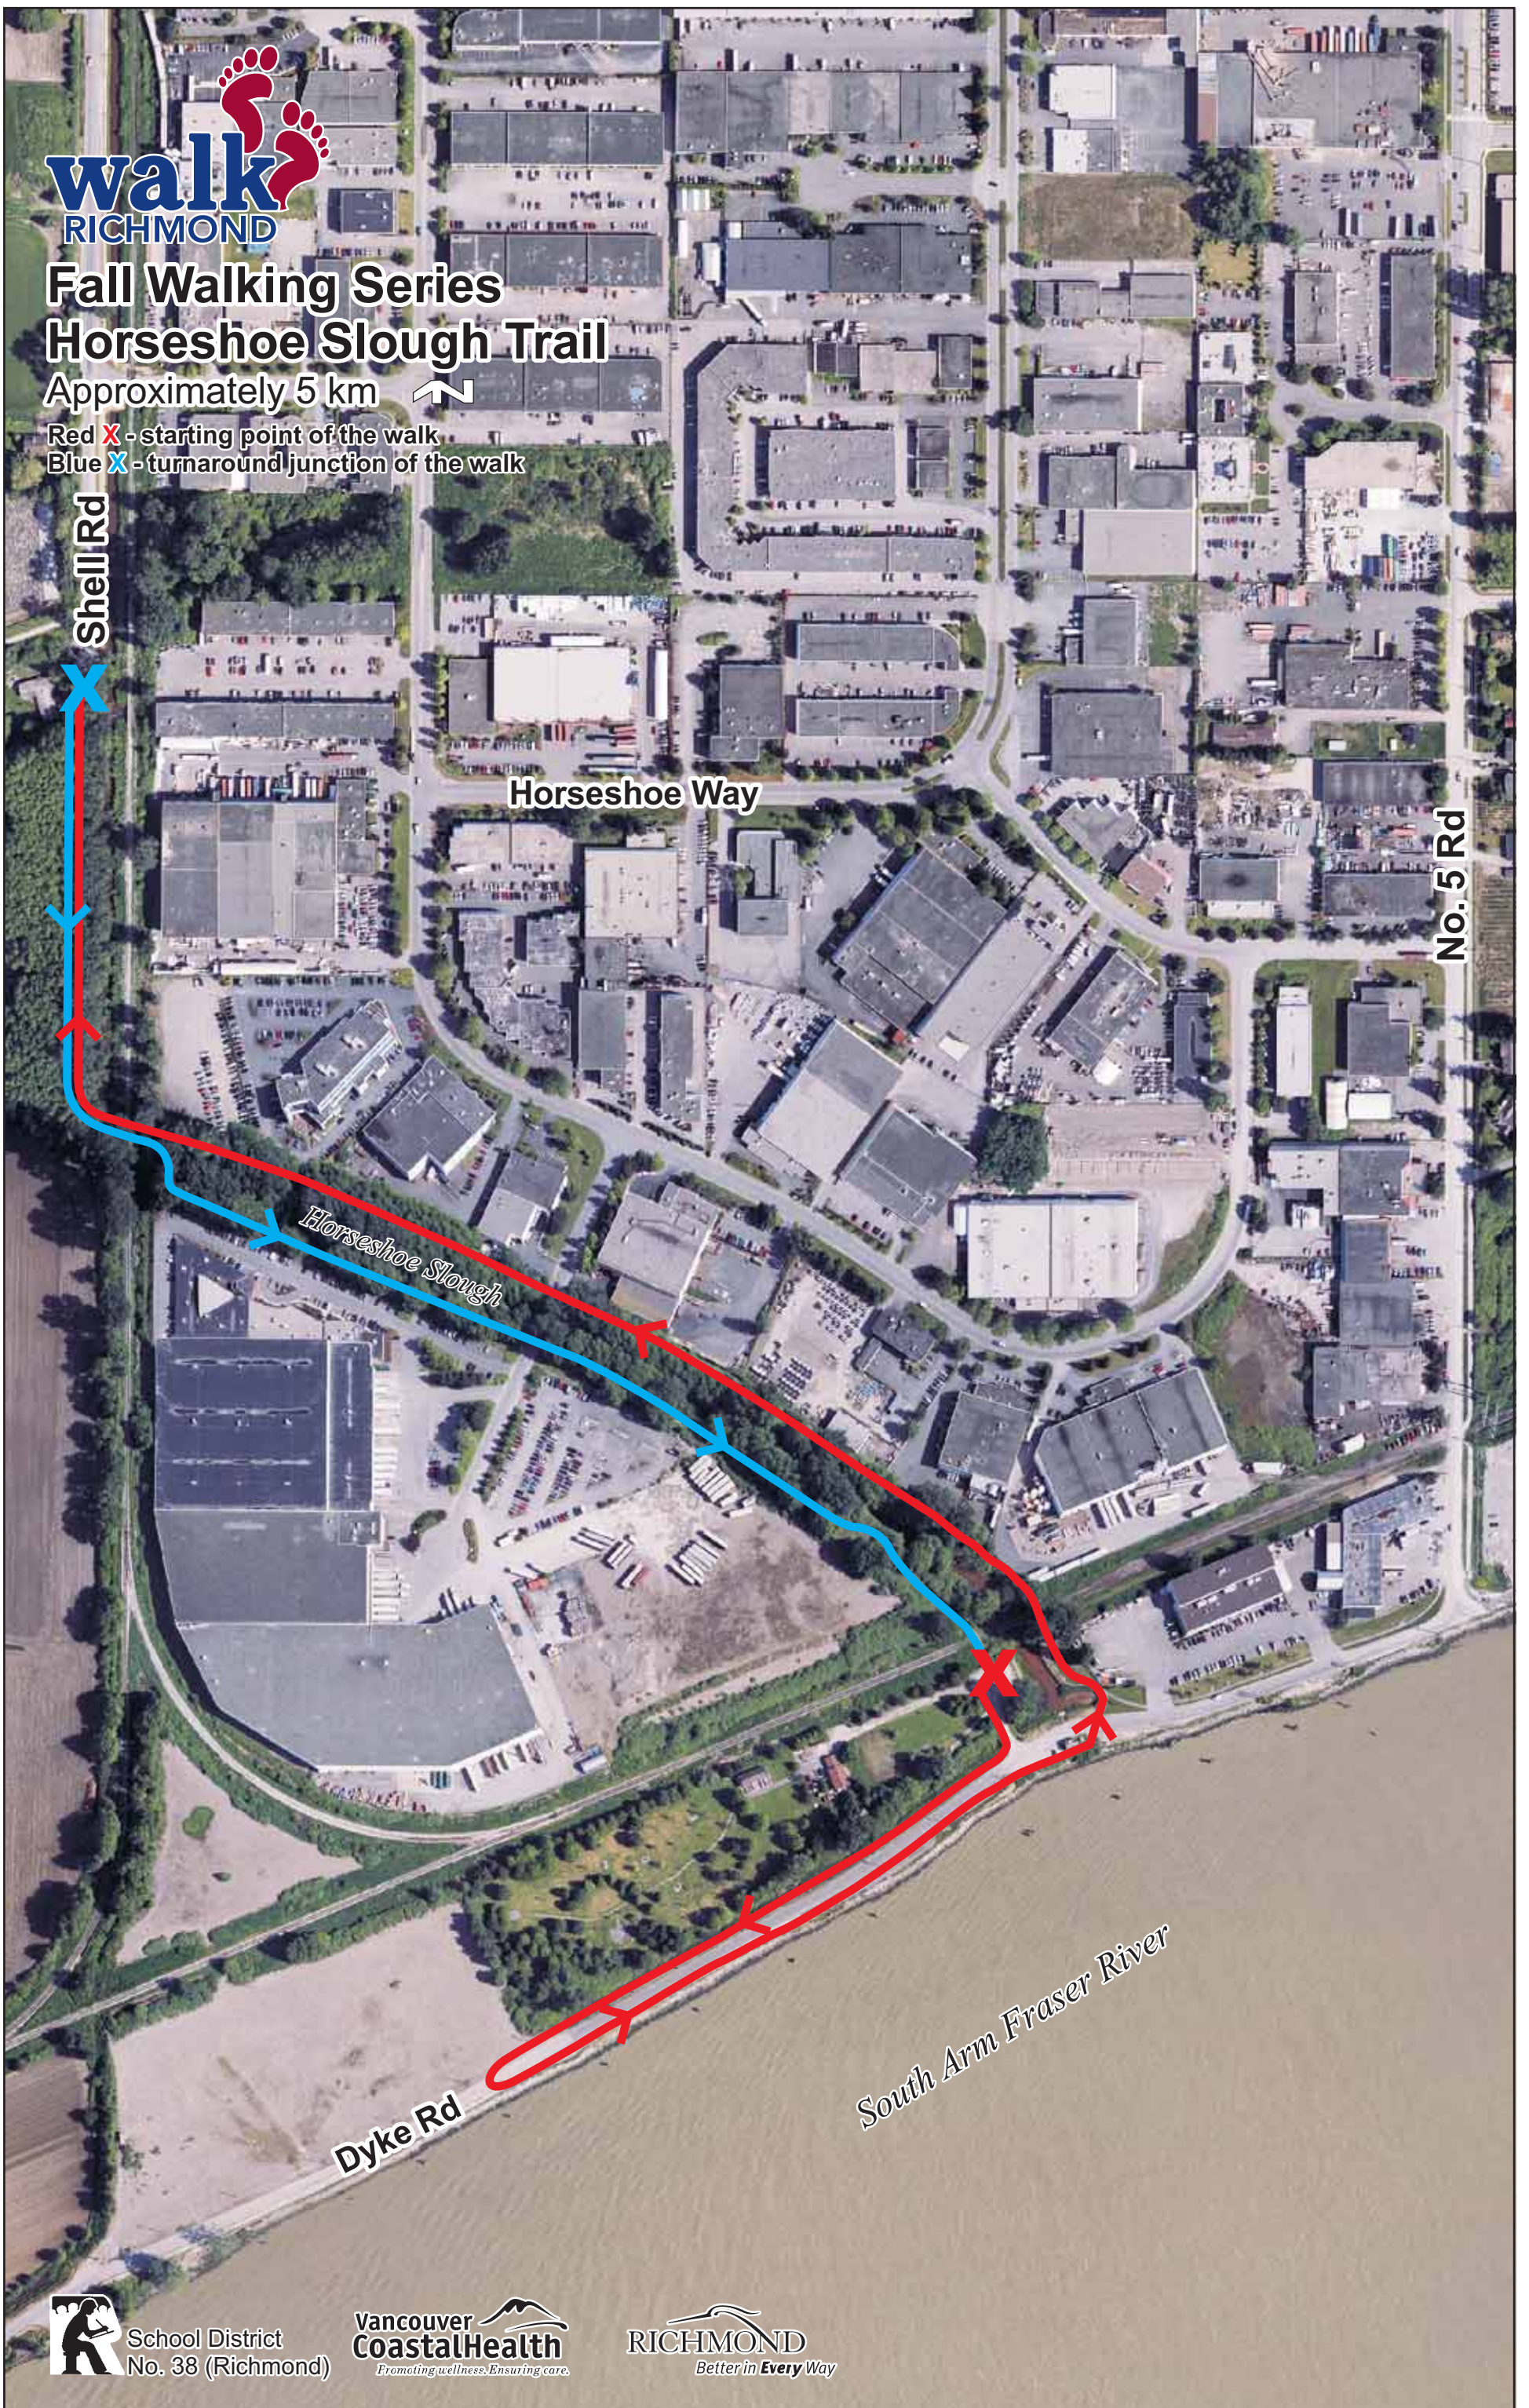

Fall Walking Series Horseshoe Slough Trail

Approximately 5 km ↗

Red X - starting point of the walk
Blue X - turnaround junction of the walk

School District
No. 38 (Richmond)