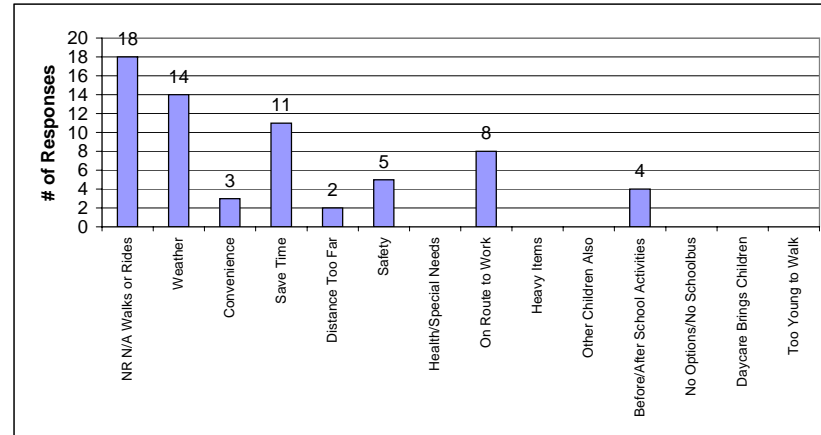

Quilchena Elementary School

Enrolment:	202	# of Responses Received:	73
Cross Boundary:	25	Responses as % of Enrolment:	36.1%
% Cross Boundary:	12.4%		

Question: How far away from school do you live? How do your children travel to school?

Travel Mode to School	< 3 Blocks		3 - 6 Blocks		0.5 to 1 km		1 to 3 km		> 3 km	
	#	%	#	%	#	%	#	%	#	%
Walk	32.5	72%	2.5	63%	8	50%	1.5	30%		0%
Bicycle	2.5	6%		0%	1.5	9%		0%		0%
Transit		0%		0%		0%		0%		0%
Schoolbus		0%		0%		0%		0%		0%
Car	10	22%	1.5	38%	6.5	41%	3.5	70%	3	100%
Carpool		0%		0%		0%		0%		0%
Total	45	100%	4	100%	16	100%	5	100%	3	100%
% of Distance Across All Distances		62%		5%		22%		7%		4%

Question: If you drive your children to school, why do you make this choice?