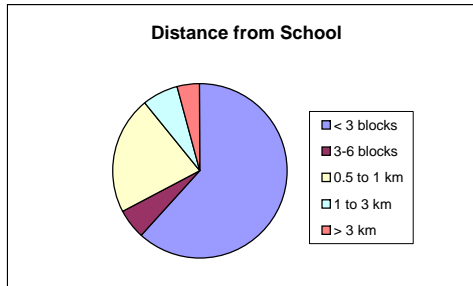

Distance from School	Total Across All Distances	
	#	%
< 3 blocks	45	62%
3-6 blocks	4	5%
0.5 to 1 km	16	22%
1 to 3 km	5	7%
> 3 km	3	4%
Total	73	100%