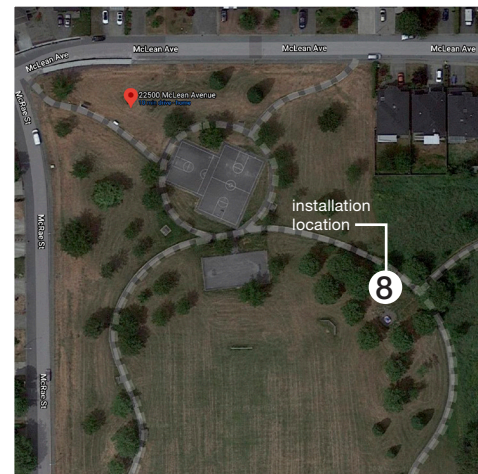

Location 1:  
 Britannia Shipyards National Historic Site  
 5180 Westwater Drive: along the boardwalk in front of the dock

Location 2:  
 Imperial Landing Park  
 4000 Bayview Street - east end of Imperial Landing

Location 3:  
 Paulik Neighbourhood Park  
 7620 Heather Street - Paulik Park garden

Location 4:  
 Garden City Community Park  
 6620 Garden City Road - north side of the pond

Location 5:  
 Middle Arm Waterfront Park  
 7411 River Road - east of the UBC Boathouse

Location 6:  
 Middle Arm Waterfront Greenway  
 6111 River Road - in front of the volleyball courts

Location 7:  
 King George Community Park  
 West of 12240 Cambie Road, east of the parking lot entrance along hedge row

Location 8:  
 McLean Neighbourhood Park  
 22500 McLean Avenue - in tree grove near the "Blue Heron" public art installation

Picture Yourself Here...  
 Grad 2020 Photo-Op Locations