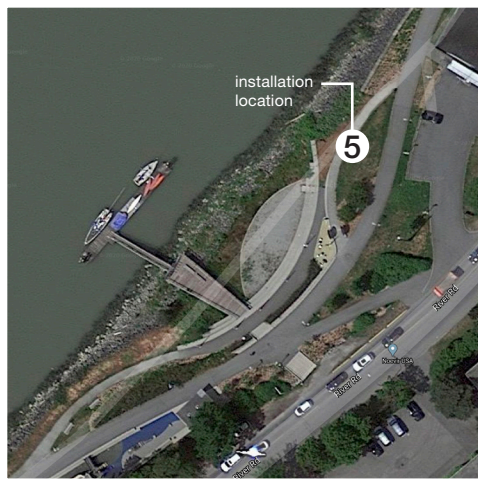

Location 1:  
 Britannia Shipyards National Historic Site  
 5180 Westwater Drive: along the boardwalk in front of the dock

Location 2:  
 Imperial Landing Park  
 4000 Bayview Street - east end of Imperial Landing

Location 3:  
 Paulik Neighbourhood Park  
 7620 Heather Street - Paulik Park garden

Location 4:  
 Garden City Community Park  
 6620 Garden City Road - north side of the pond

Location 5:  
 Middle Arm Waterfront Park  
 7411 River Road - east of the UBC Boathouse

Location 6:  
 Middle Arm Waterfront Greenway  
 6111 River Road - in front of the volleyball courts

Location 7:  
 King George Community Park  
 West of 12240 Cambie Road, east of the parking lot entrance along hedge row

Location 8:  
 McLean Neighbourhood Park  
 22500 McLean Avenue - in tree grove near the "Blue Heron" public art installation

Picture Yourself Here...  
 Grad 2020 Photo-Op Locations