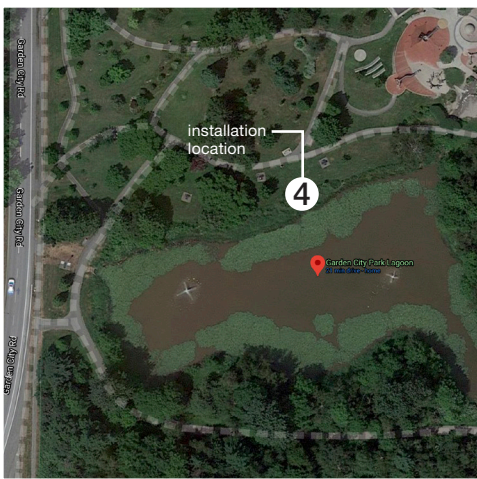

Location 1:  
 Britannia Shipyards National Historic Site  
 5180 Westwater Drive: along the boardwalk in front of the dock

Location 2:  
 Imperial Landing Park  
 4000 Bayview Street - east end of Imperial Landing

Location 3:  
 Paulik Neighbourhood Park  
 7620 Heather Street - Paulik Park garden

Location 4:  
 Garden City Community Park  
 6620 Garden City Road - north side of the pond

Location 5:  
 Middle Arm Waterfront Park  
 7411 River Road - east of the UBC Boathouse

Location 6:  
 Middle Arm Waterfront Greenway  
 6111 River Road - in front of the volleyball courts

Location 7:  
 King George Community Park  
 West of 12240 Cambie Road, east of the parking lot entrance along hedge row

Location 8:  
 McLean Neighbourhood Park  
 22500 McLean Avenue - in tree grove near the "Blue Heron" public art installation

Picture Yourself Here...  
 Grad 2020 Photo-Op Locations