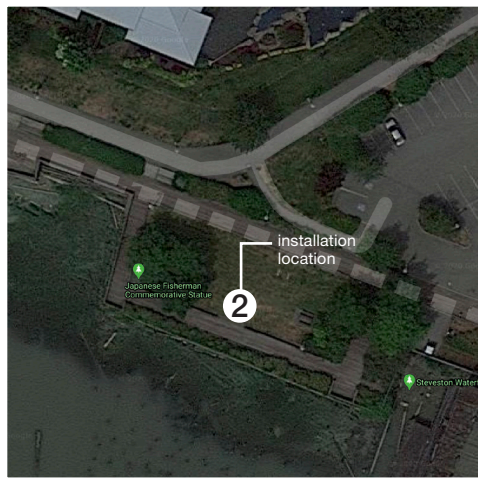

Location 1:  
 Britannia Shipyards National Historic Site  
 5180 Westwater Drive: along the boardwalk in front of the dock

Location 2:  
 Imperial Landing Park  
 4000 Bayview Street - east end of Imperial Landing

Location 3:  
 Paulik Neighbourhood Park  
 7620 Heather Street - Paulik Park garden

Location 4:  
 Garden City Community Park  
 6620 Garden City Road - north side of the pond

Location 5:  
 Middle Arm Waterfront Park  
 7411 River Road - east of the UBC Boathouse

Location 6:  
 Middle Arm Waterfront Greenway  
 6111 River Road - in front of the volleyball courts

Location 7:  
 King George Community Park  
 West of 12240 Cambie Road, east of the parking lot entrance along hedge row

Location 8:  
 McLean Neighbourhood Park  
 22500 McLean Avenue - in tree grove near the "Blue Heron" public art installation

Picture Yourself Here...  
 Grad 2020 Photo-Op Locations