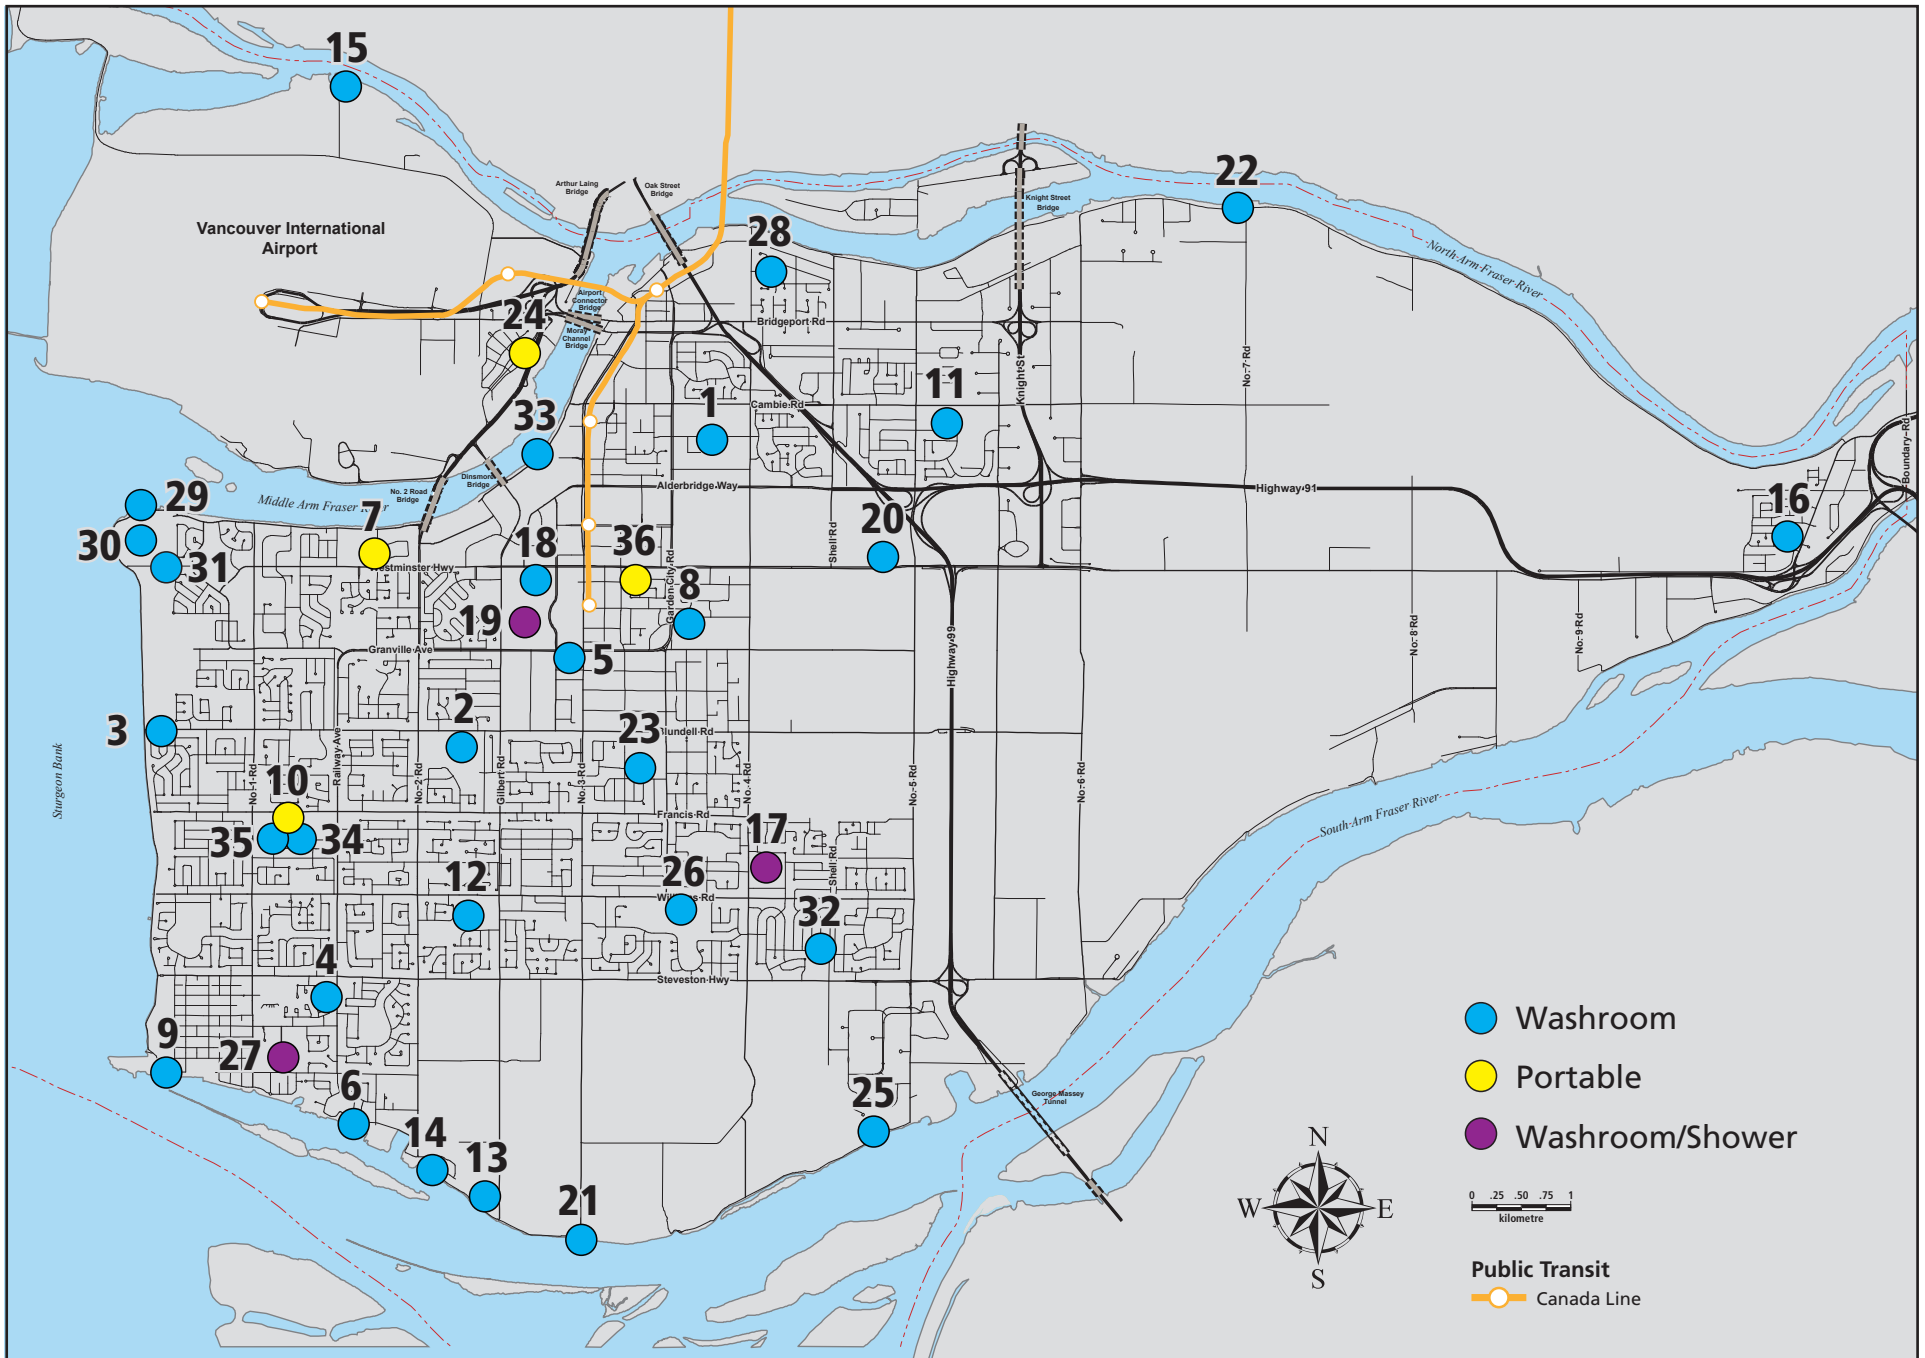

City of Richmond—Public Washrooms

Park		Male	Female	Showers	Hours
1	Alexandra Neighbourhood Park	✓	✓		6am to 10pm
2	Blundell Park	✓	✓		7am to 30 minutes prior to sunset
3	Blundell/West Dyke	✓	✓		6am to 10pm
4	Branscombe House	✓	✓		6am to 10pm
5	Brighthouse Park	✓	✓		7am to 30 minutes prior to sunset
6	Britannia Shipyards	✓	✓		7am to 30 minutes prior to sunset
7	City of Richmond Worksyard	Portable Toilet			24 hours a day
8	Garden City North Park	✓	✓		6am to 10pm
9	Garry Point Park	✓	✓		6am to 10pm
10	Hugh Boyd Park -turf	Portable Toilet			24 hours a day
11	King George Park	✓	✓		7am to 30 minutes prior to sunset
12	London Field House	✓	✓		7am to 30 minutes prior to sunset
13	London Heritage Farm	✓	✓		7am to 30 minutes prior to sunset
14	London Landing/South Dyke	✓	✓		6am to 10pm
15	McDonald Beach	✓	✓		7am to 30 minutes prior to sunset
16	McLean Park	✓	✓		6am to 10pm
17	McNair Park	✓	✓	✓	7am to 30 minutes prior to sunset
18	Minoru Park (by Bowling Green)	✓	✓		6am to 10pm