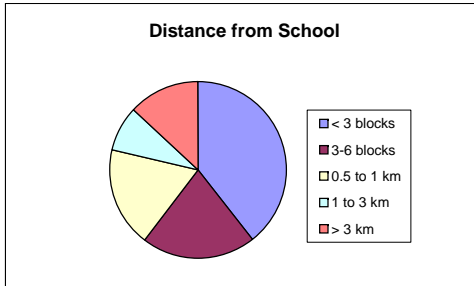

Distance from School	Total Across All Distances	
	#	%
< 3 blocks	55.5	39%
3-6 blocks	29.5	21%
0.5 to 1 km	26	18%
1 to 3 km	11.5	8%
> 3 km	18.5	13%
Total	141	100%