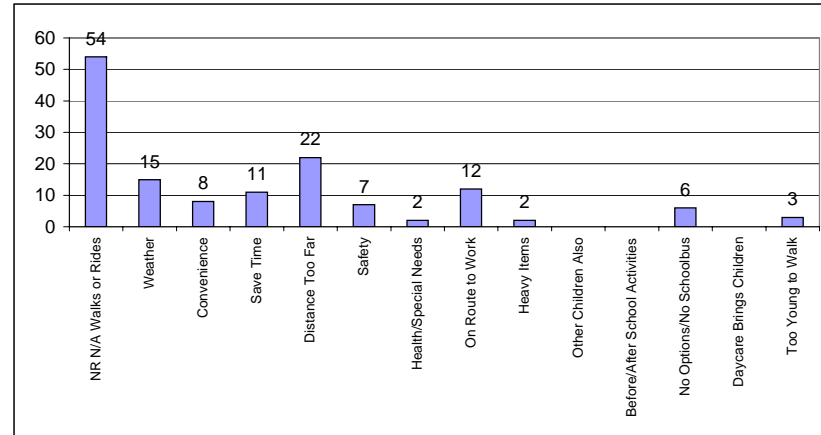

McNeely Elementary School

Enrolment:	492	# of Responses Received:	141
Cross Boundary:	217	Responses as % of Enrolment:	28.7%
% Cross Boundary:	44.1%		

Question: How far away from school do you live? How do your children travel to school?

Travel Mode to School	< 3 Blocks		3 - 6 Blocks		0.5 to 1 km		1 to 3 km		> 3 km	
	#	%	#	%	#	%	#	%	#	%
Walk	36.5	66%	9.5	32%	6	23%	3	26%		0%
Bicycle		0%		0%		0%		0%		0%
Transit		0%		0%	4	15%		0%		0%
Schoolbus		0%	1.5	5%		0%		0%	6	32%
Car	19	34%	18.5	63%	16	62%	8.5	74%	12.5	68%
Carpool		0%		0%		0%		0%		0%
Total	55.5	100%	29.5	100%	26	100%	11.5	100%	18.5	100%
% of Distance Across All Distances		39%		21%		18%		8%		13%

Question: If you drive your children to school, why do you make this choice?