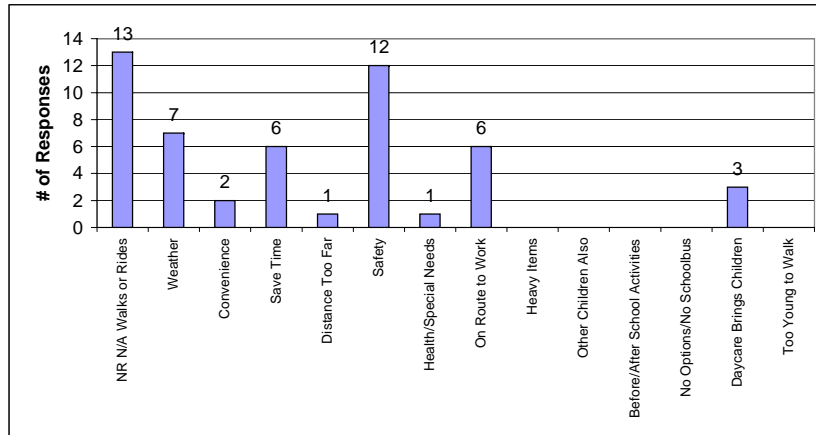

Kidd Elementary School

Enrolment:	196	# of Responses Received:	55
Cross Boundary:	44	Responses as % of Enrolment:	28.1%
% Cross Boundary:	22.4%		

Question: How far away from school do you live? How do your children travel to school?

Travel Mode to School	< 3 Blocks		3 - 6 Blocks		0.5 to 1 km		1 to 3 km		> 3 km	
	#	%	#	%	#	%	#	%	#	%
Walk	13	62%	8	50%	2	50%	1	9%		0%
Bicycle		0%		0%	0.5	13%		0%		0%
Transit		0%	0.5	3%		0%		0%		0%
Schoolbus		0%		0%		0%	2	18%	2	67%
Car	8	38%	7.5	47%	1.5	38%	8	73%	1	33%
Carpool		0%		0%		0%		0%		0%
Total	21	100%	16	100%	4	100%	11	100%	3	100%
% of Distance Across All Distances		38%		29%		7%		20%		5%

Question: If you drive your children to school, why do you make this choice?