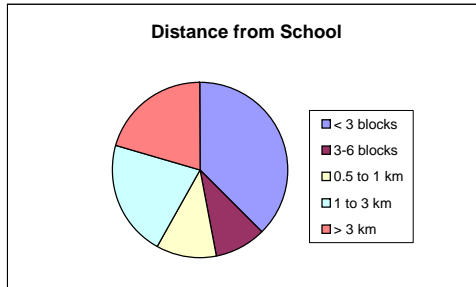

Distance from School	Total Across All Distances	
	#	%
< 3 blocks	44	38%
3-6 blocks	11	9%
0.5 to 1 km	13	11%
1 to 3 km	25	21%
> 3 km	24	21%
Total	117	100%