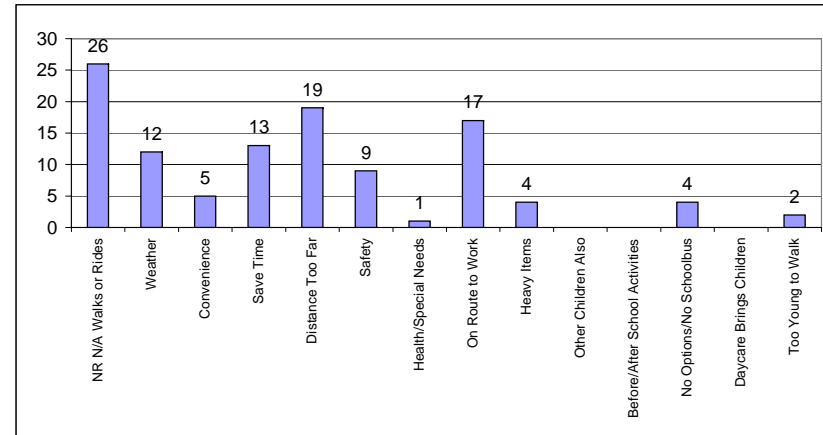

Homma Elementary School

Enrolment:	523	# of Responses Received:	110
Cross Boundary:	278	Responses as % of Enrolment:	21.0%
% Cross Boundary:	53.2%		

Question: How far away from school do you live? How do your children travel to school?

Travel Mode to School	< 3 Blocks		3 - 6 Blocks		0.5 to 1 km		1 to 3 km		> 3 km	
	#	%	#	%	#	%	#	%	#	%
Walk	33	75%	6	55%	6.5	50%	2	8%		0%
Bicycle		0%		0%		0%	2.5	10%		0%
Transit		0%		0%		0%		0%		0%
Schoolbus		0%		0%		0%		0%		0%
Car	11	25%	5	45%	6	46%	20	80%	18.5	77%
Carpool		0%		0%	0.5	4%	0.5	2%	5.5	23%
Total	44	100%	11	100%	13	100%	25	100%	24	100%
% of Distance Across All Distances		38%		9%		11%		21%		21%

Question: If you drive your children to school, why do you make this choice?