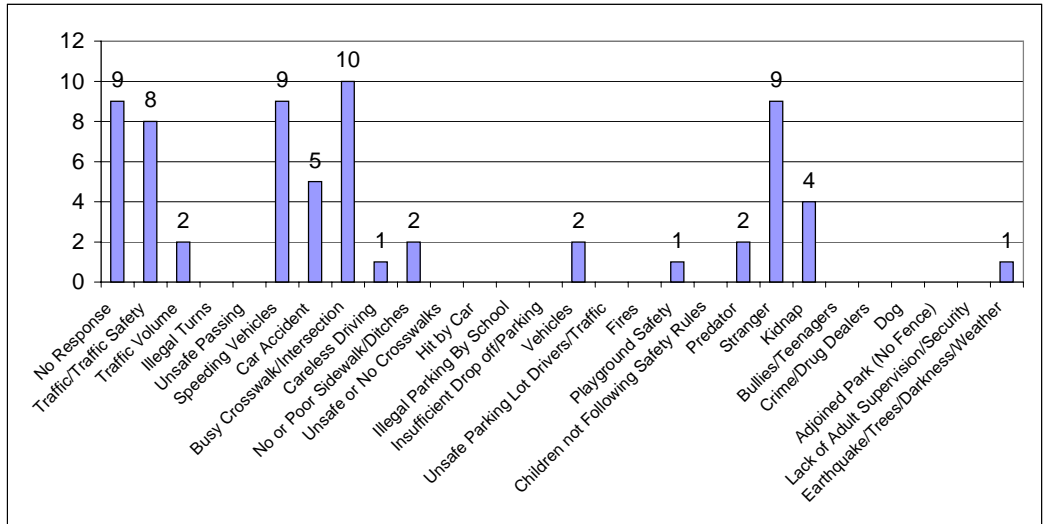

Question: What do you consider the greatest danger facing a child in the area of the school?