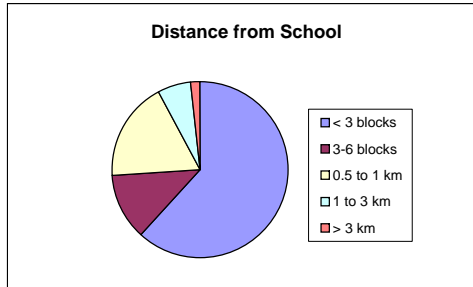

Distance from School	Total Across All Distances	
	#	%
< 3 blocks	40	62%
3-6 blocks	8	12%
0.5 to 1 km	12	18%
1 to 3 km	4	6%
> 3 km	1	2%
Total	65	100%