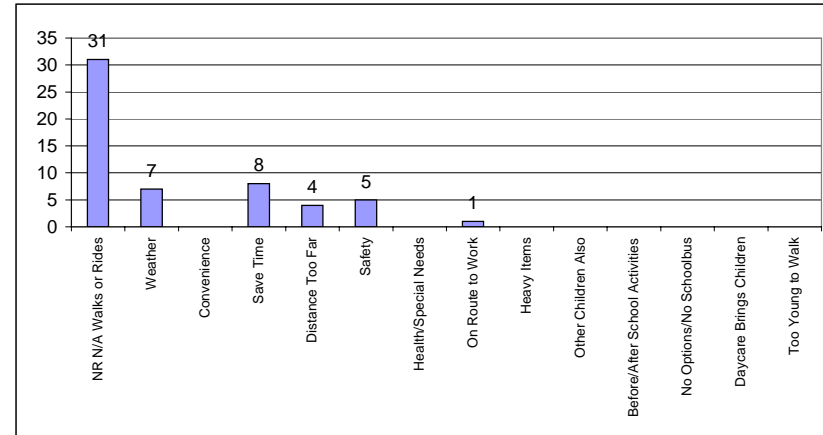

Grauer Elementary School

Enrolment:	307	# of Responses Received:	65
Cross Boundary:	59	Responses as % of Enrolment:	21.2%
% Cross Boundary:	19.2%		

Question: How far away from school do you live? How do your children travel to school?

Travel Mode to School	< 3 Blocks		3 - 6 Blocks		0.5 to 1 km		1 to 3 km		> 3 km	
	#	%	#	%	#	%	#	%	#	%
Walk	32	80%	3	38%	5.5	46%	1	25%		0%
Bicycle		0%		0%	1	8%		0%		0%
Transit		0%		0%		0%		0%		0%
Schoolbus		0%		0%		0%		0%		0%
Car	7.5	19%	5	63%	5.5	46%	3	75%	1	100%
Carpool	0.5	1%		0%		0%		0%		0%
Total	40	100%	8	100%	12	100%	4	100%	1	100%
% of Distance Across All Distances		62%		12%		18%		6%		2%

Question: If you drive your children to school, why do you make this choice?