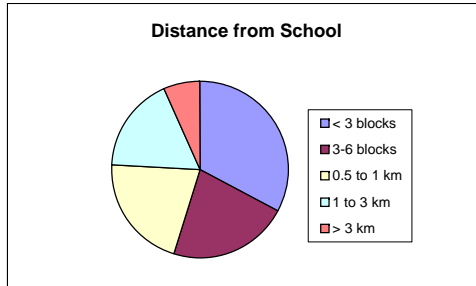

Distance from School	Total Across All Distances	
	#	%
< 3 blocks	57	33%
3-6 blocks	38.5	22%
0.5 to 1 km	37	21%
1 to 3 km	30.5	17%
> 3 km	11.5	7%
Total	174.5	100%