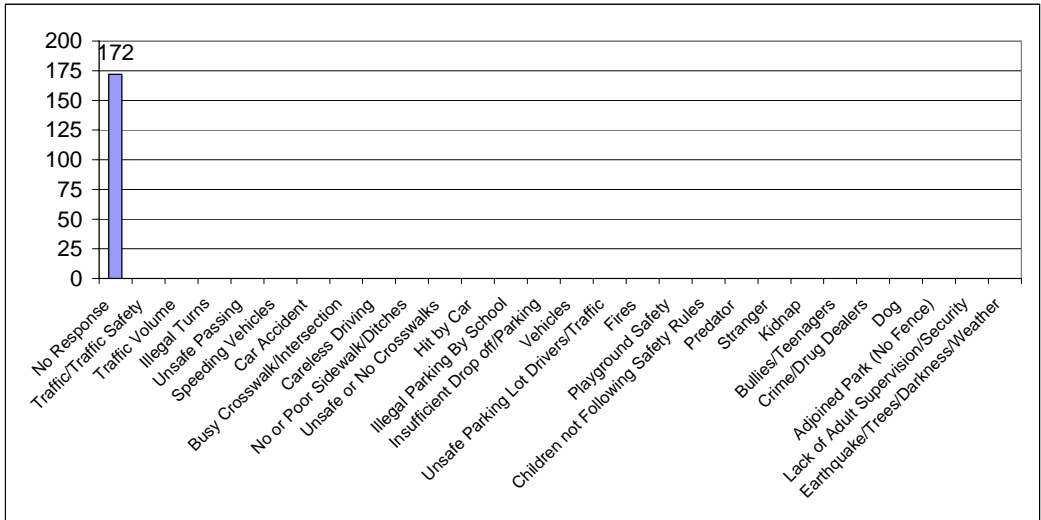

Question: What do you consider the greatest danger facing a child in the area of the school?