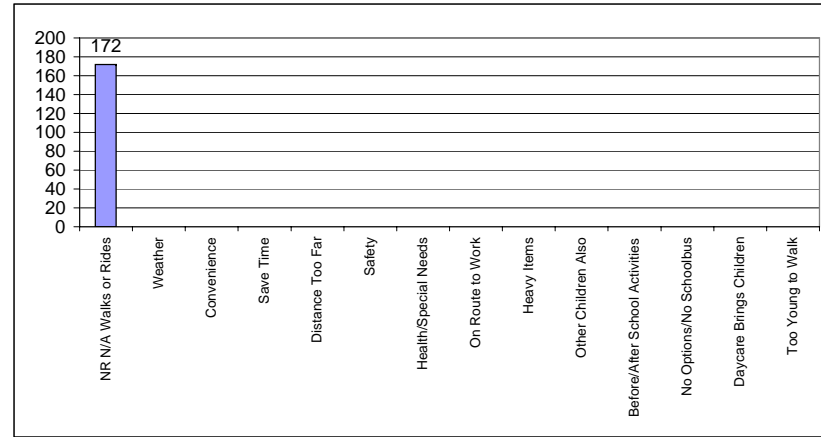

Errington Elementary School

Enrolment:	309	# of Responses Received:	172
Cross Boundary:	50	Responses as % of Enrolment:	55.7%
% Cross Boundary:	16.2%		

Question: How far away from school do you live? How do your children travel to school?

Travel Mode to School	< 3 Blocks		3 - 6 Blocks		0.5 to 1 km		1 to 3 km		> 3 km	
	#	%	#	%	#	%	#	%	#	%
Walk	31.5	55%	16	42%	13	35%	4	13%	2	17%
Bicycle	1	2%		0%		0%		0%	0.5	4%
Transit		0%		0%		0%		0%		0%
Schoolbus		0%		0%		0%		0%		0%
Car	24.5	43%	22.5	58%	23.5	64%	26	85%	9	78%
Carpool		0%		0%	0.5	1%	0.5	2%		0%
Total	57	100%	38.5	100%	37	100%	30.5	100%	11.5	100%
% of Distance Across All Distances		33%		22%		21%		17%		7%

Question: If you drive your children to school, why do you make this choice?