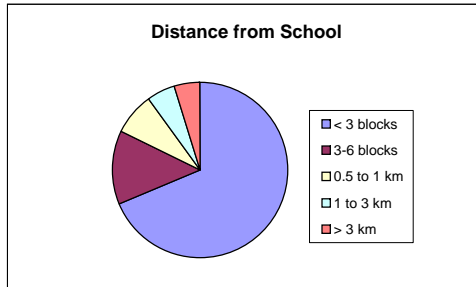

Distance from School	Total Across All Distances	
	#	%
< 3 blocks	217.5	69%
3-6 blocks	43.5	14%
0.5 to 1 km	24	8%
1 to 3 km	17	5%
> 3 km	15	5%
Total	317	100%