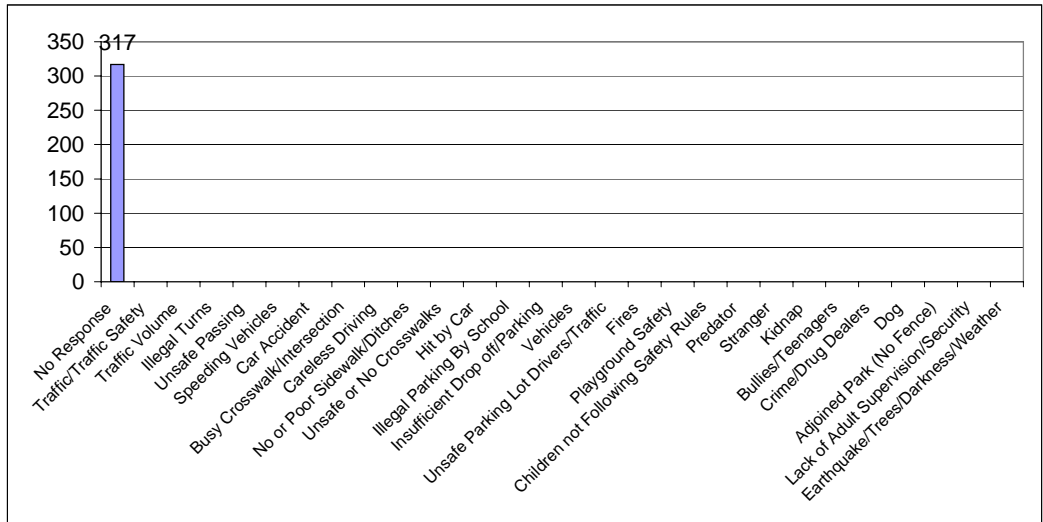

Question: What do you consider the greatest danger facing a child in the area of the school?