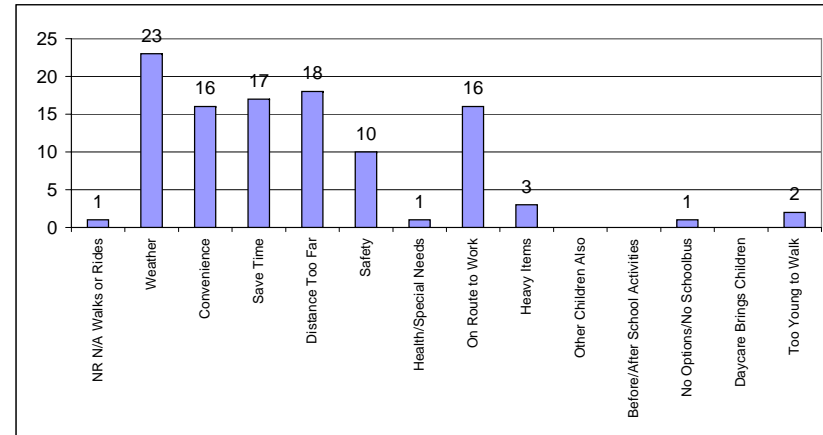

Currie Elementary School

Enrolment:	499	# of Responses Received:	317
Cross Boundary:	56	Responses as % of Enrolment:	63.5%
% Cross Boundary:	11.2%		

Question: How far away from school do you live? How do your children travel to school?

Travel Mode to School	< 3 Blocks		3 - 6 Blocks		0.5 to 1 km		1 to 3 km		> 3 km	
	#	%	#	%	#	%	#	%	#	%
Walk	192.5	89%	24.5	56%	19	79%	4	24%	2	13%
Bicycle	1.5	1%		0%		0%		0%		0%
Transit		0%		0%		0%		0%	1	7%
Schoolbus	1	0%	0.5	1%	1	4%		0%	1	7%
Car	22.5	10%	18.5	43%	4	17%	12	71%	11	73%
Carpool		0%		0%		0%	1	6%		0%
Total	217.5	100%	43.5	100%	24	100%	17	100%	15	100%
% of Distance Across All Distances		69%		14%		8%		5%		5%

Question: If you drive your children to school, why do you make this choice?