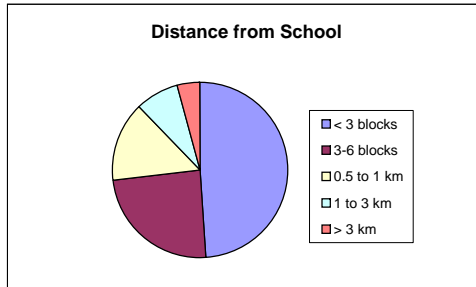

Distance from School	Total Across All Distances	
	#	%
< 3 blocks	120	49%
3-6 blocks	60	24%
0.5 to 1 km	36	15%
1 to 3 km	20	8%
> 3 km	10	4%
Total	246	100%