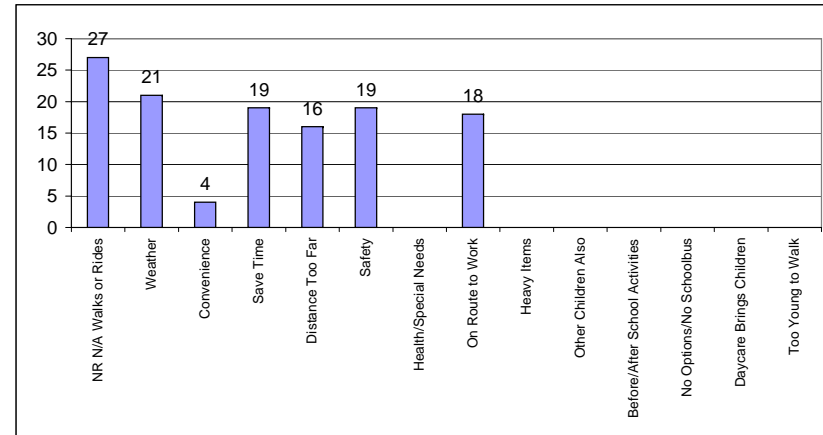

Cook Elementary School

Enrolment:	504	# of Responses Received:	246
Cross Boundary:	36	Responses as % of Enrolment:	48.8%
% Cross Boundary:	7.1%		

Question: How far away from school do you live? How do your children travel to school?

Travel Mode to School	< 3 Blocks		3 - 6 Blocks		0.5 to 1 km		1 to 3 km		> 3 km	
	#	%	#	%	#	%	#	%	#	%
Walk	99.5	83%	20.5	34%	15.5	43%	11.5	58%	1.5	15%
Bicycle	1	1%	6	10%	1.5	4%		0%	0.5	5%
Transit		0%	0.5	1%		0%		0%		0%
Schoolbus	3.5	3%	4	7%		0%	0.5	3%	1	10%
Car	16	13%	27	45%	18.5	51%	8	40%	7	70%
Carpool		0%	2	3%	0.5	1%		0%		0%
Total	120	100%	60	100%	36	100%	20	100%	10	100%
% of Distance Across All Distances		49%		24%		15%		8%		4%

Question: If you drive your children to school, why do you make this choice?