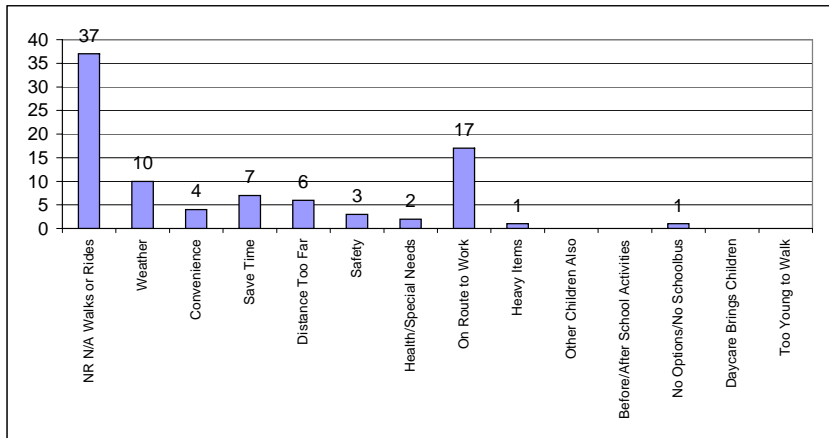

Blair Elementary School

Enrolment:	294	# of Responses Received:	133
Cross Boundary:	57	Responses as % of Enrolment:	45.2%
% Cross Boundary:	19.4%		

Question: How far away from school do you live? How do your children travel to school?

Travel Mode to School	< 3 Blocks		3 - 6 Blocks		0.5 to 1 km		1 to 3 km		> 3 km	
	#	%	#	%	#	%	#	%	#	%
Walk	29.5	77%	18	54%	1	8%	5	14%	0.5	4%
Bicycle		0%	0.5	1%	0.5	4%	0.5	1%		0%
Transit		0%		0%		0%		0%		0%
Schoolbus	3	8%	1	3%	0.5	4%		0%		0%
Car	5.5	14%	12	36%	11	85%	27	77%	12	96%
Carpool	0.5	1%	2	6%		0%	2.5	7%		0%
Total	38.5	100%	33.5	100%	13	100%	35	100%	12.5	100%
% of Distance Across All Distances		29%		25%		10%		26%		9%

Question: If you drive your children to school, why do you make this choice?