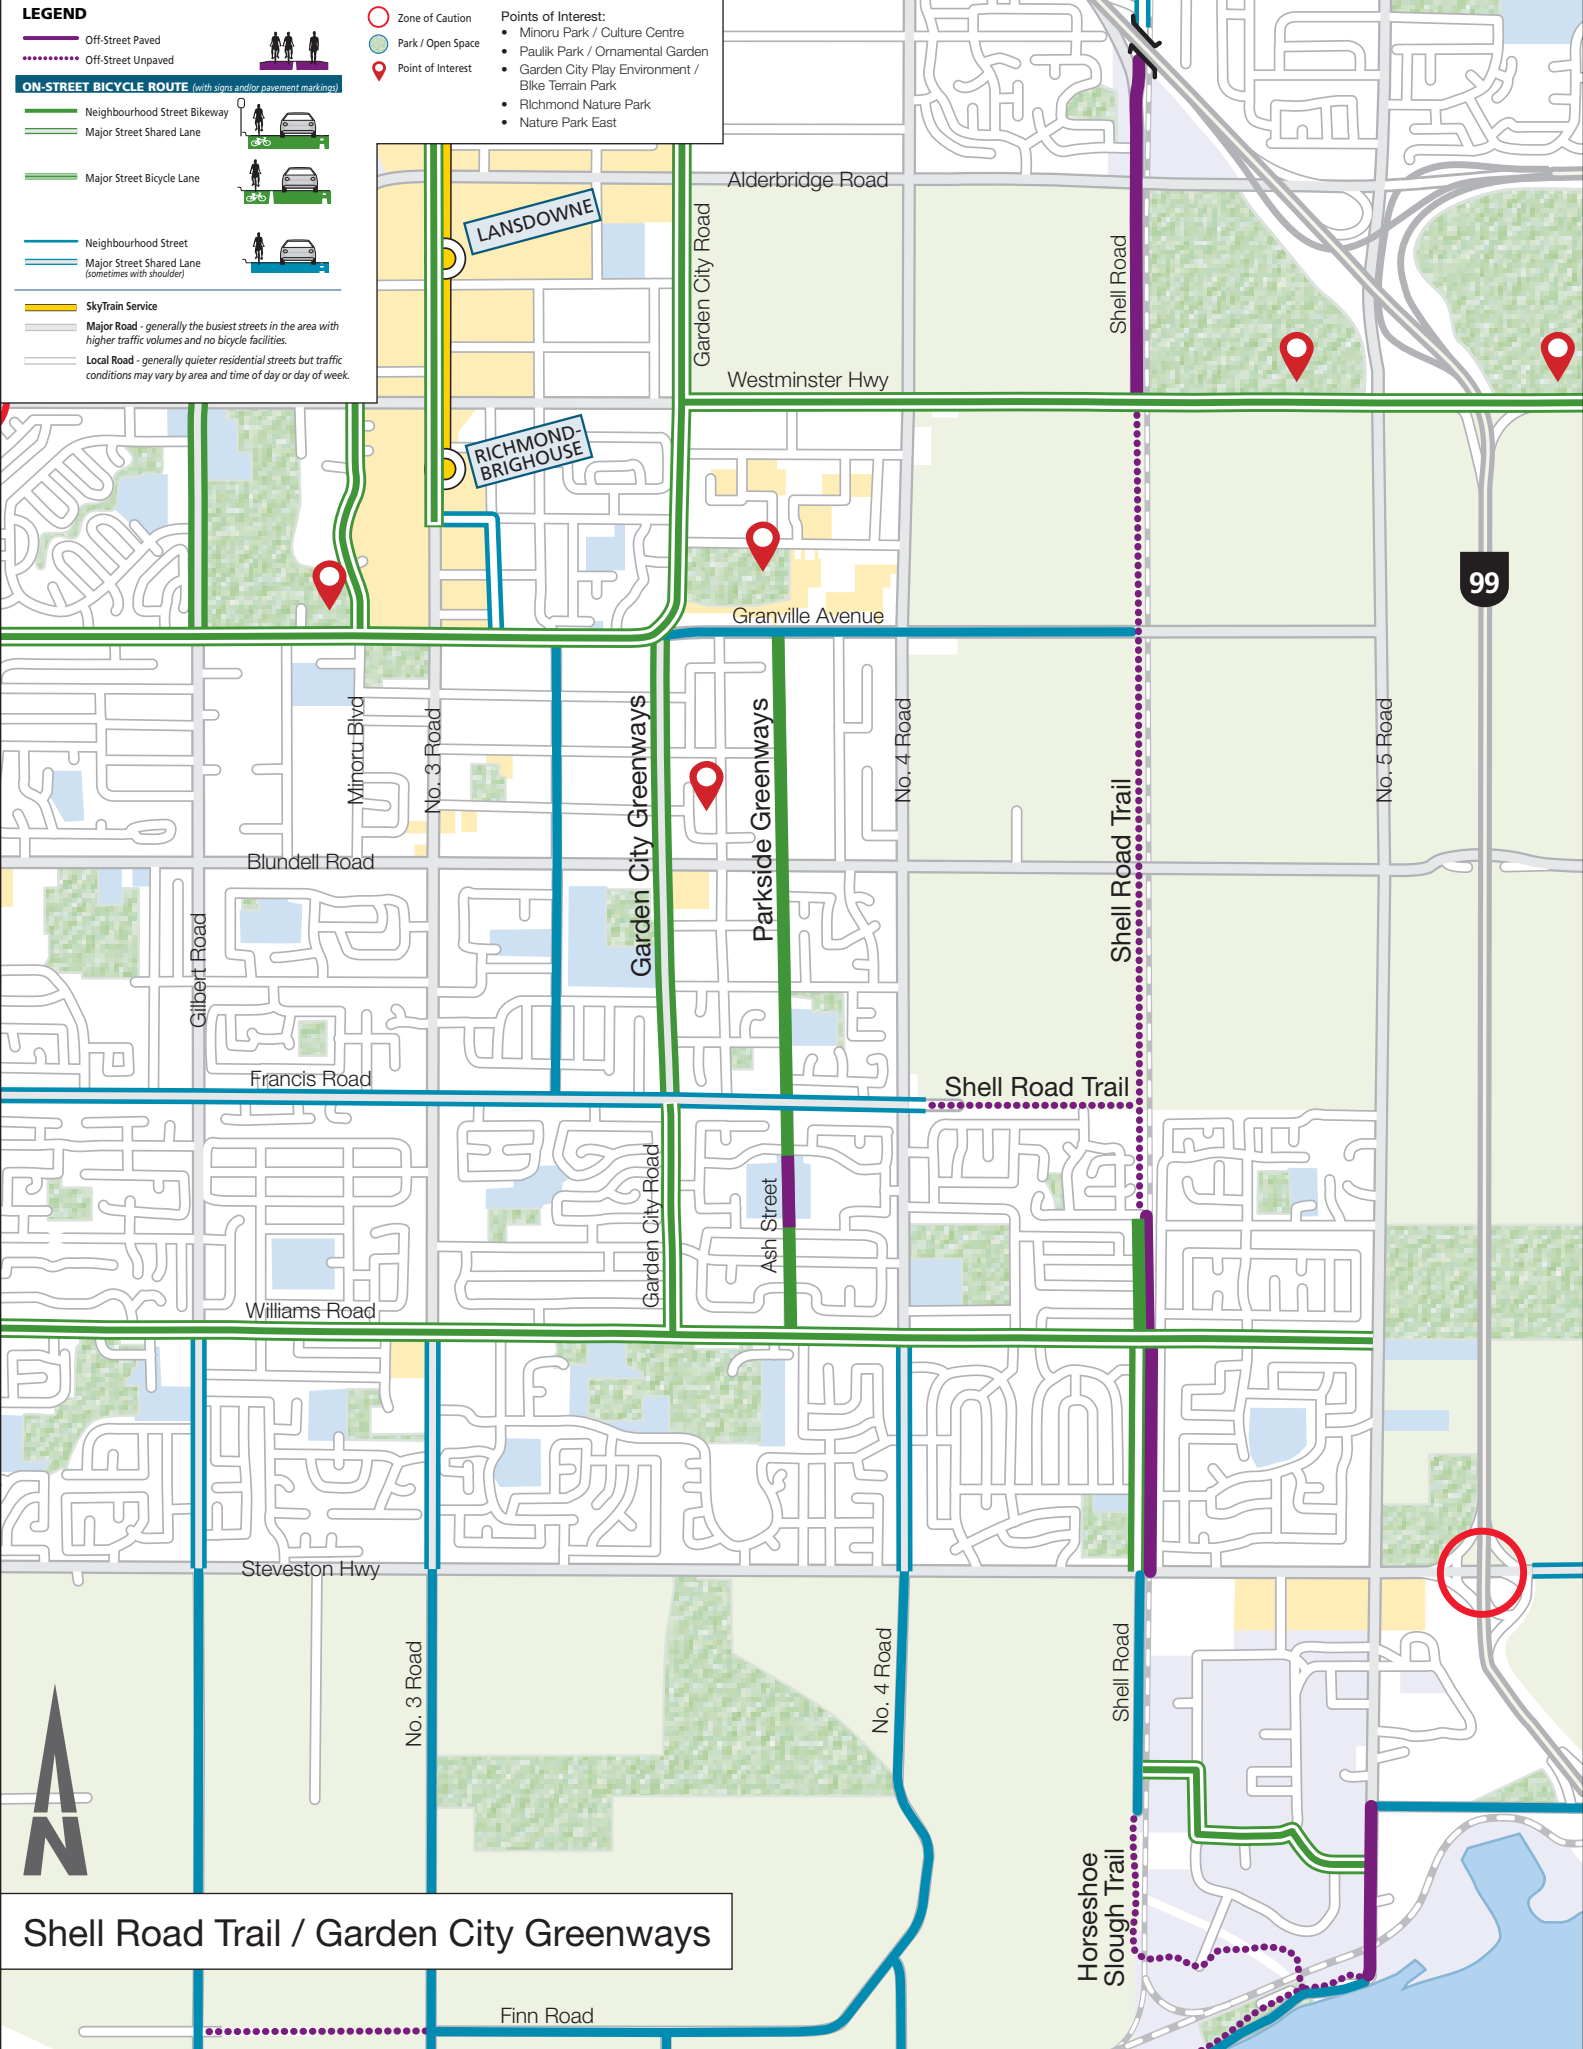

LEGEND

- Off-Street Paved
- Off-Street Unpaved

ON-STREET BICYCLE ROUTE (with signs and/or pavement markings)

- Neighbourhood Street Bikeway
- Major Street Shared Lane
- Major Street Bicycle Lane
- Neighbourhood Street
- Major Street Shared Lane (sometimes with shoulder)

SkyTrain Service

- Major Road - generally the busiest streets in the area with higher traffic volumes and no bicycle facilities.
- Local Road - generally quieter residential streets but traffic conditions may vary by area and time of day or day of week.

Points of Interest:

- Minoru Park / Culture Centre
- Paulik Park / Ornamental Garden
- Garden City Play Environment / Blke Terrain Park
- Richmond Nature Park
- Nature Park East

Other Symbols:

- Zone of Caution
- Park / Open Space
- Point of Interest

Shell Road Trail / Garden City Greenways

Finn Road