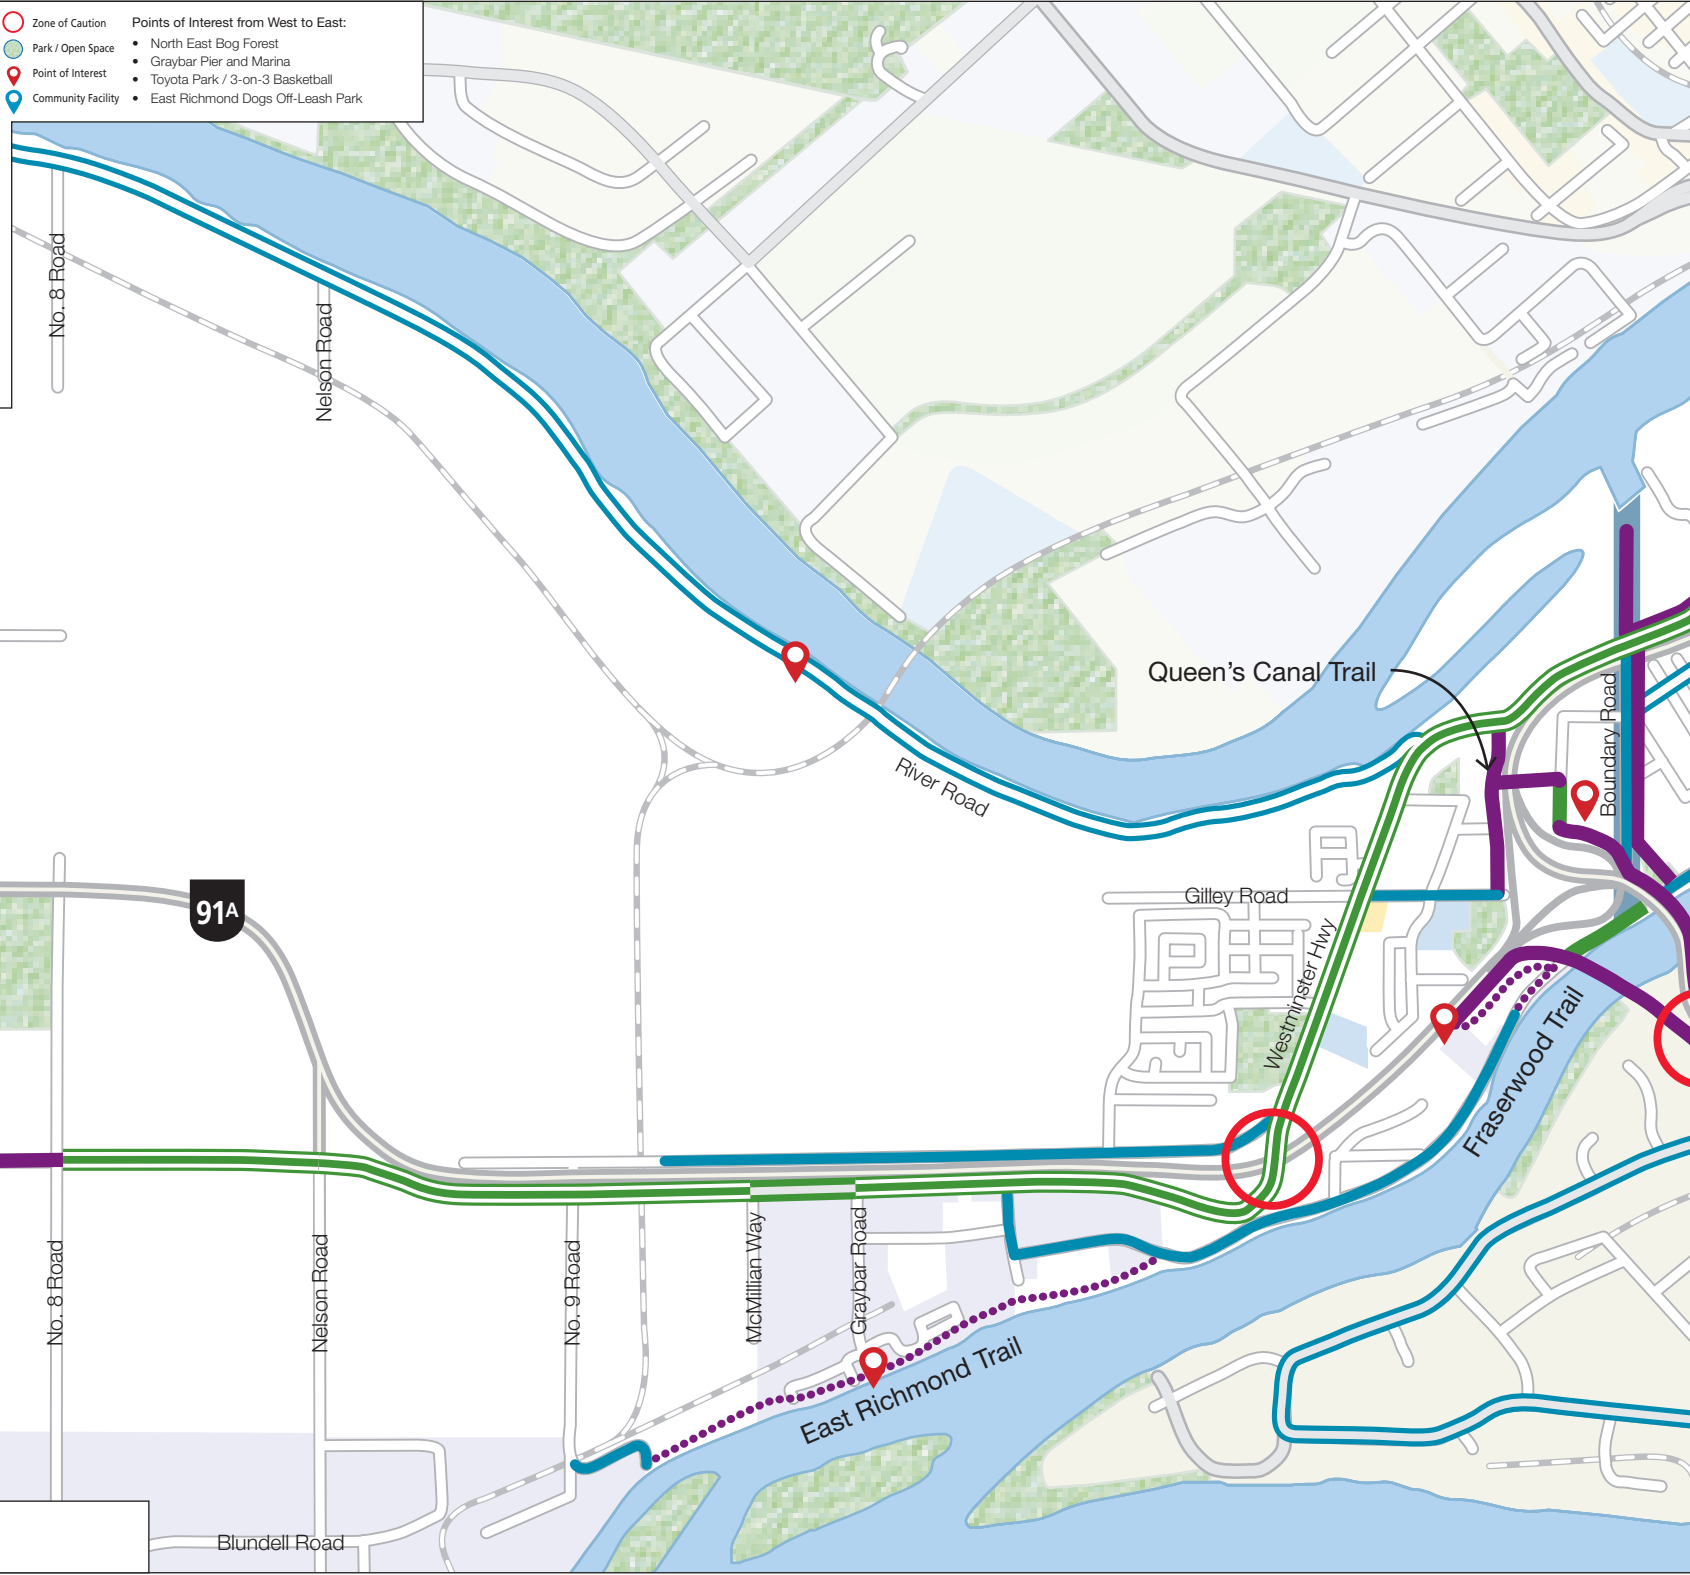

**LEGEND**

- Off-Street Paved
- Off-Street Unpaved

**ON-STREET BICYCLE ROUTE (with signs and/or pavement markings)**

- Neighbourhood Street Bikeway
- Major Street Shared Lane
- Major Street Bicycle Lane
- Neighbourhood Street
- Major Street Shared Lane (sometimes with shoulder)
- SkyTrain Service
- Major Road - generally the busiest streets in the area with higher traffic volumes and no bicycle facilities.
- Local Road - generally quieter residential streets but traffic conditions may vary by area and time of day or day of week.

- Zone of Caution
  - Park / Open Space
  - Point of Interest
  - Community Facility
- Points of Interest from West to East:
- North East Bog Forest
  - Graybar Pier and Marina
  - Toyota Park / 3-on-3 Basketball
  - East Richmond Dogs Off-Leash Park

**East Richmond Trail**

91A