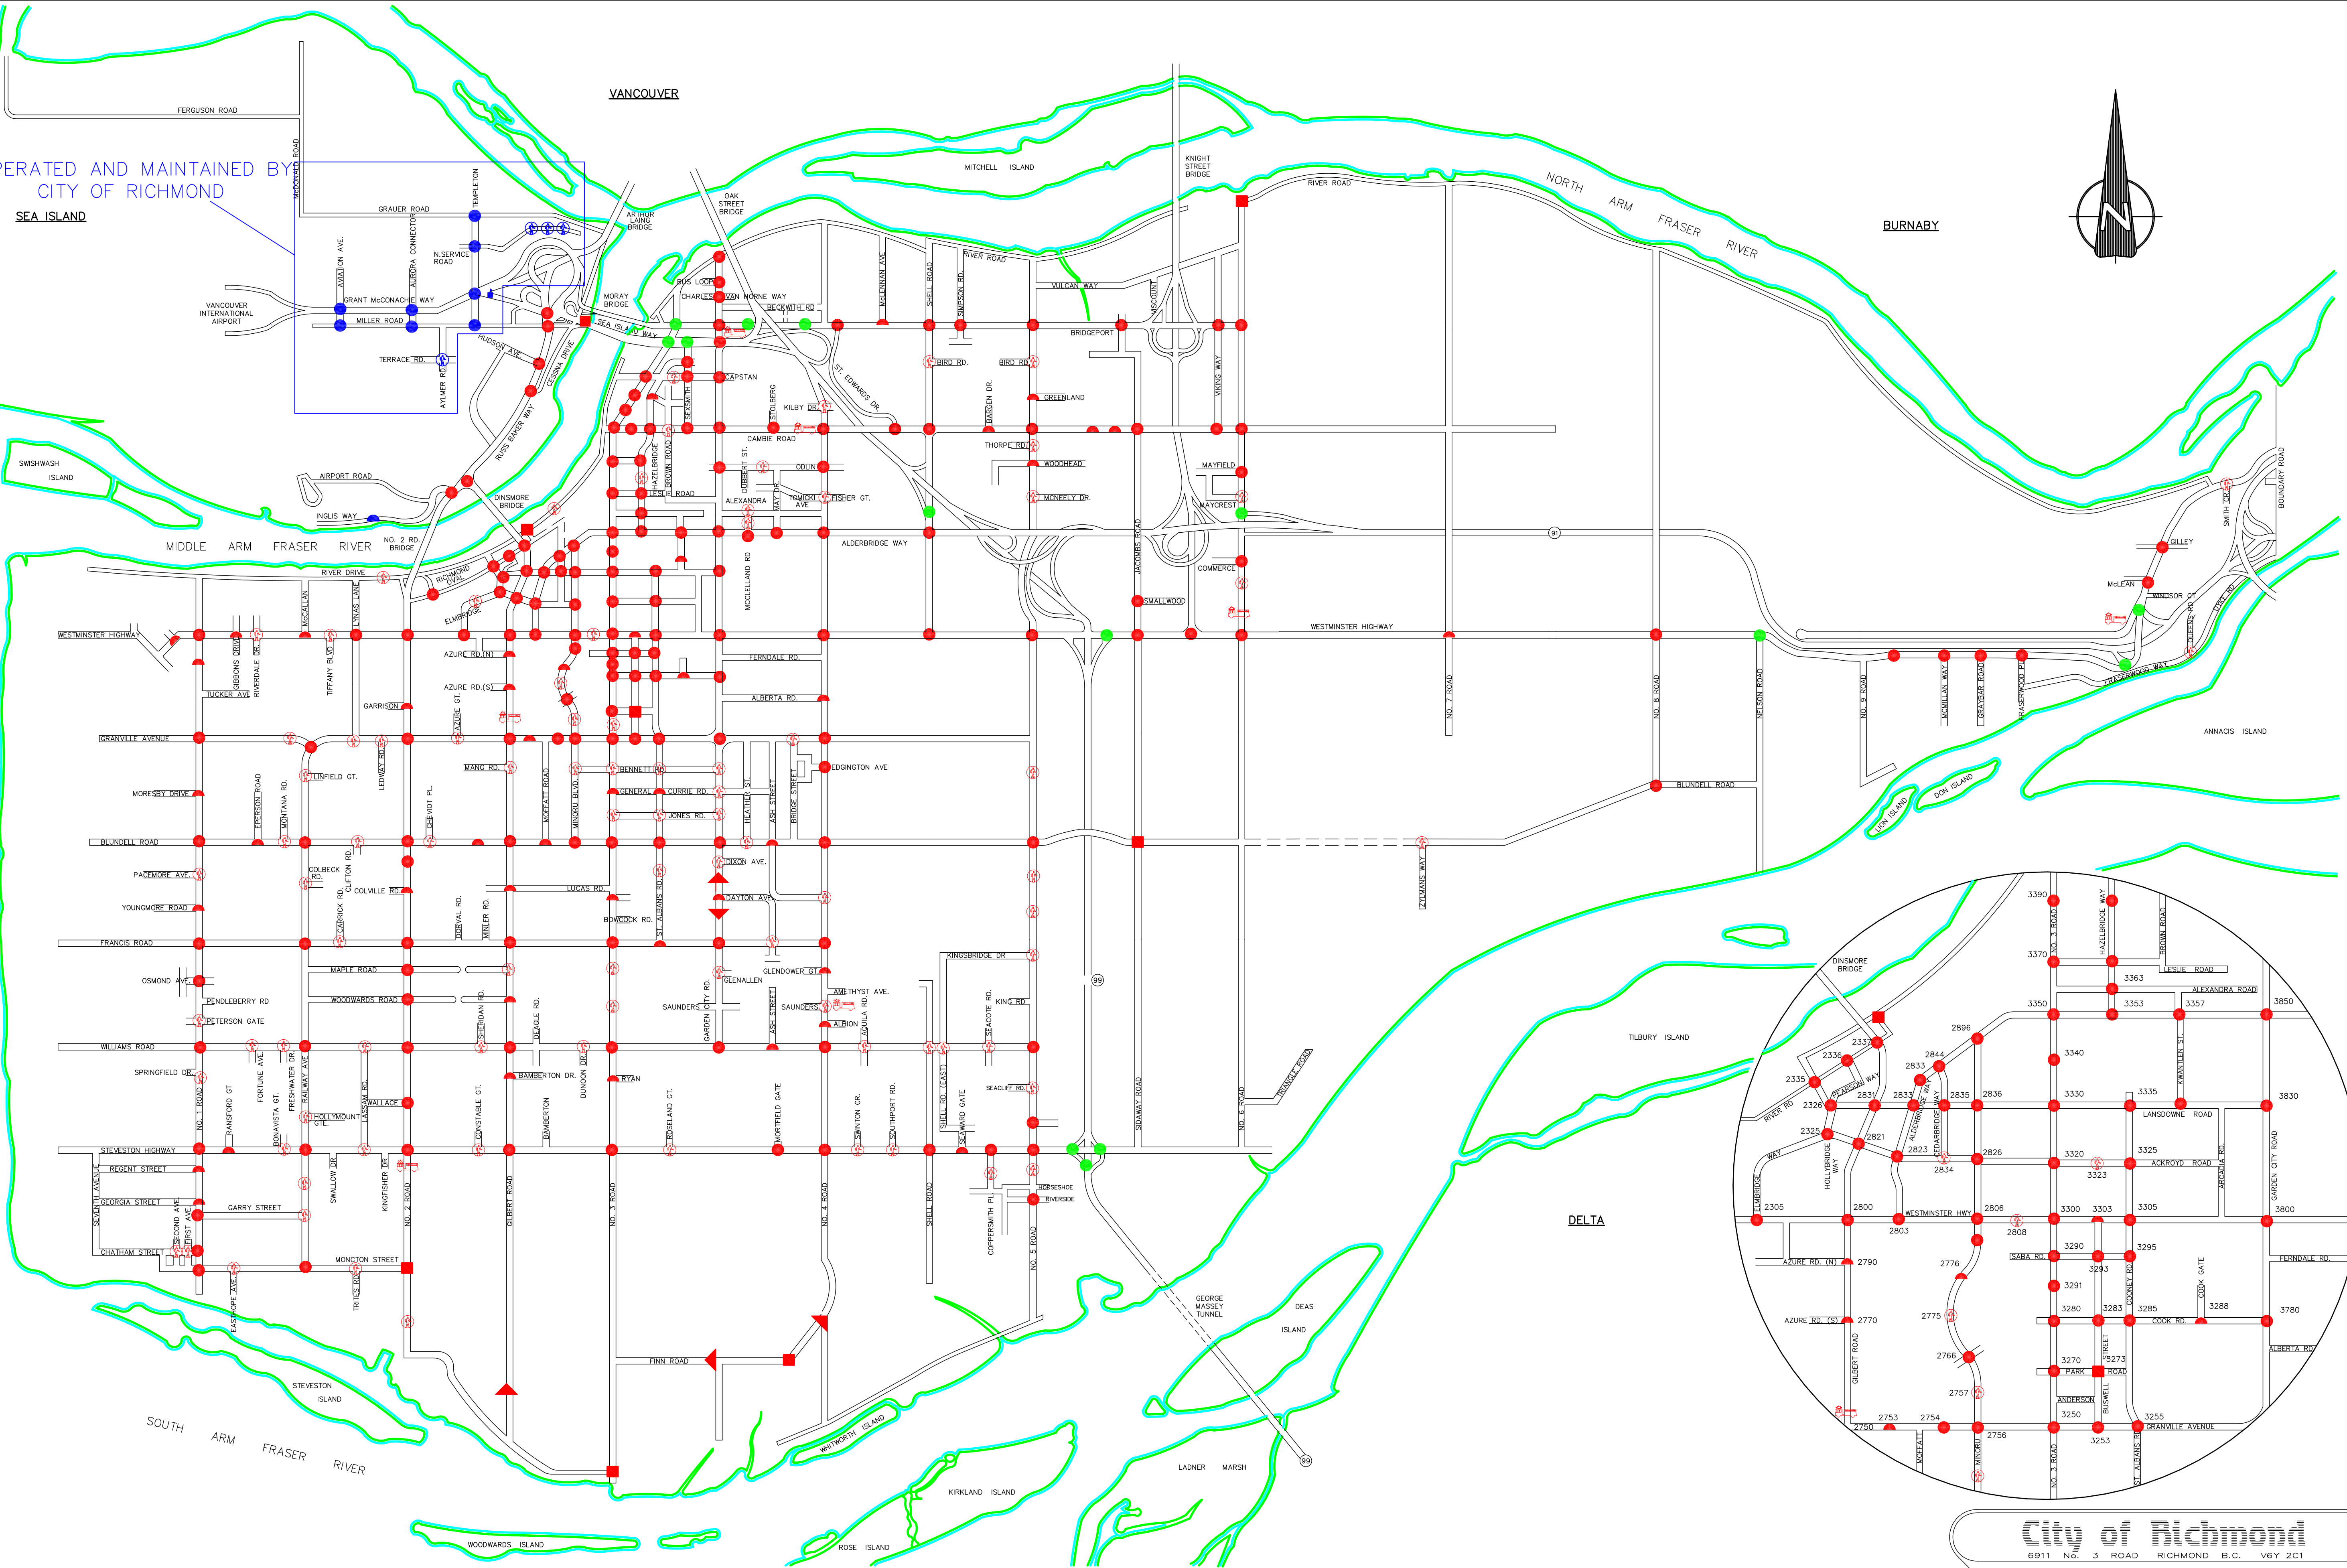

OPERATED AND MAINTAINED BY  
CITY OF RICHMOND

GULF OF GEORGIA

**LEGEND**

- CITY OF RICHMOND TRAFFIC SIGNAL
- ▲ CITY OF RICHMOND PEDESTRIAN SIGNAL
- CITY OF RICHMOND FLASHER
- 🚒 FIRE SIGNAL
- ⊕ SPECIAL CROSSWALK
- MINISTRY OF TRANSPORTATION TRAFFIC SIGNAL
- VANCOUVER AIRPORT TRAFFIC SIGNAL
- + COUNT STATION
- ▲ CITY OF RICHMOND DRIVER FEEDBACK SIGN

**TRAFFIC SIGNAL CALL-OUT INFORMATION**

COBRA ELECTRIC – 1-844-815-6125  
 MINISTRY OF TRANSPORTATION AND INFRASTRUCTURE – 1-866-707-7862  
 CN RAILWAY – 1-800-863-4883

**City of Richmond**  
 6911 NO. 3 ROAD RICHMOND B.C. V6Y 2C1

TITLE: TRAFFIC SIGNAL NETWORK

DESIGN: J.R.B.	DWG. NO: MAP	DATE: JULY 2018
DRAWN: S.L.M.	SCALE: N.T.S.	SEC. NO: MAP3.ctb
CHECKED:		
ENGINEER:		