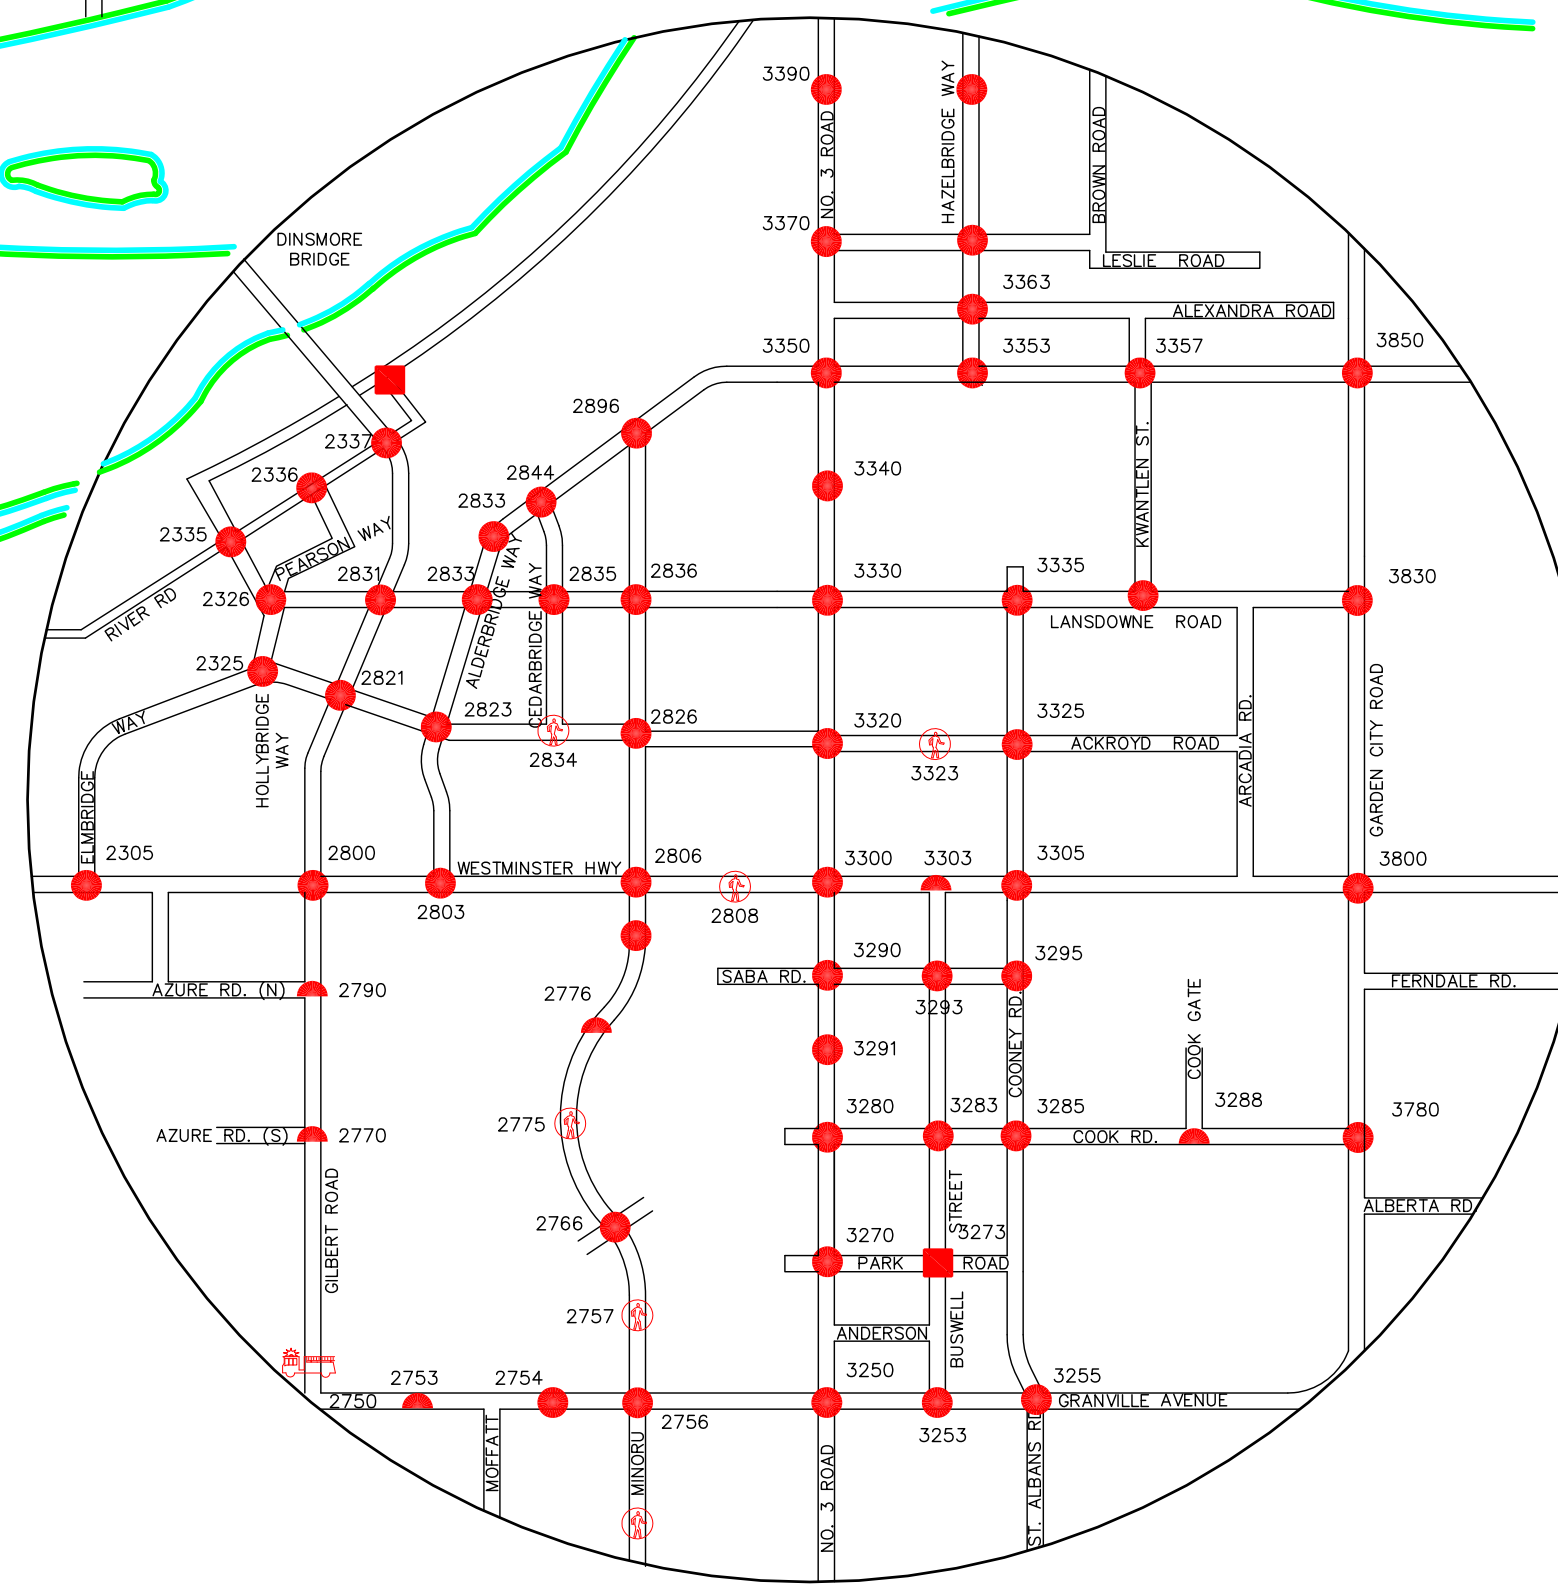

OPERATED AND MAINTAINED BY  
CITY OF RICHMOND

GULF OF GEORGIA

**LEGEND**

- CITY OF RICHMOND TRAFFIC SIGNAL
- ▲ CITY OF RICHMOND PEDESTRIAN SIGNAL
- CITY OF RICHMOND FLASHER
- 🚒 FIRE SIGNAL
- ⊕ SPECIAL CROSSWALK
- MINISTRY OF TRANSPORTATION TRAFFIC SIGNAL
- VANCOUVER AIRPORT TRAFFIC SIGNAL
- + COUNT STATION
- ▲ CITY OF RICHMOND DRIVER FEEDBACK SIGN

**TRAFFIC SIGNAL CALL-OUT INFORMATION**

COBRA ELECTRIC – 1-844-815-6125  
 MINISTRY OF TRANSPORTATION AND INFRASTRUCTURE – 1-866-707-7862  
 CN RAILWAY – 1-800-863-4883

**City of Richmond**  
 6911 NO. 3 ROAD RICHMOND B.C. V6Y 2C1

TITLE: TRAFFIC SIGNAL NETWORK

DESIGN: J.R.B.	DWG. NO: MAP	DATE: JULY 2018
DRAWN: S.L.M.	SCALE: N.T.S.	SEC. NO: MAP3.ctb
CHECKED:		
ENGINEER:		