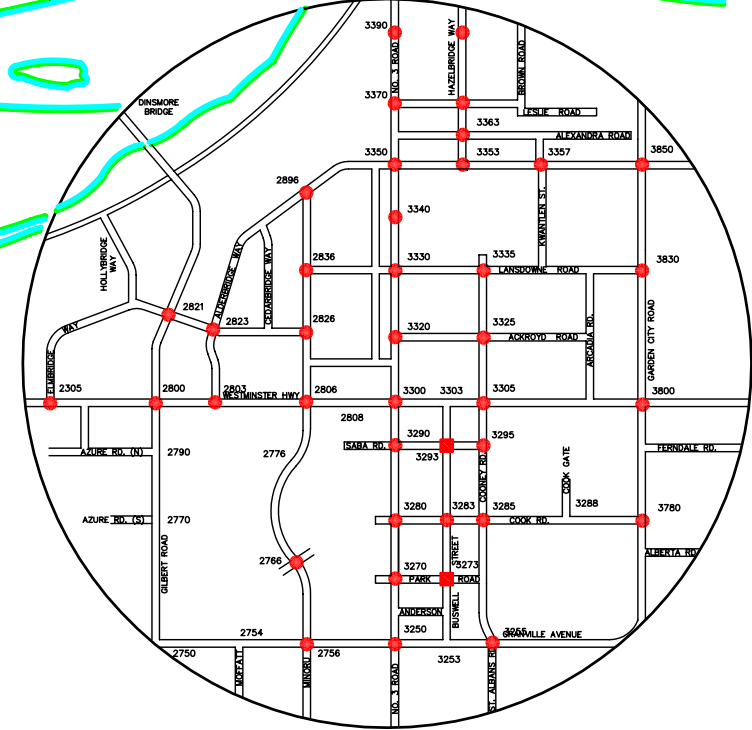

GULF OF GEORGIA

NOTE: ALL SIGNALS ON SEA ISLAND TRANSPORT CANADA JURISDICTION

- CITY OF RICHMOND TRAFFIC SIGNAL
- MINISTRY OF TRANSPORTATION TRAFFIC SIGNAL
- VANCOUVER AIRPORT TRAFFIC SIGNAL

City of Richmond
6911 No. 3 Road, Richmond, B.C. V8Y 2C1

TITLE:
TRAFFIC SIGNAL CONTROL SYSTEM

DESIGN: J.R.B.	DWG. NO: MAP	DATE: OCTOBER 2006
DRAWN: SLM/B.J.	SCALE: N.T.S.	SHT. NO:
CHECKED:	SEC. NO:	
ENGINEER:		