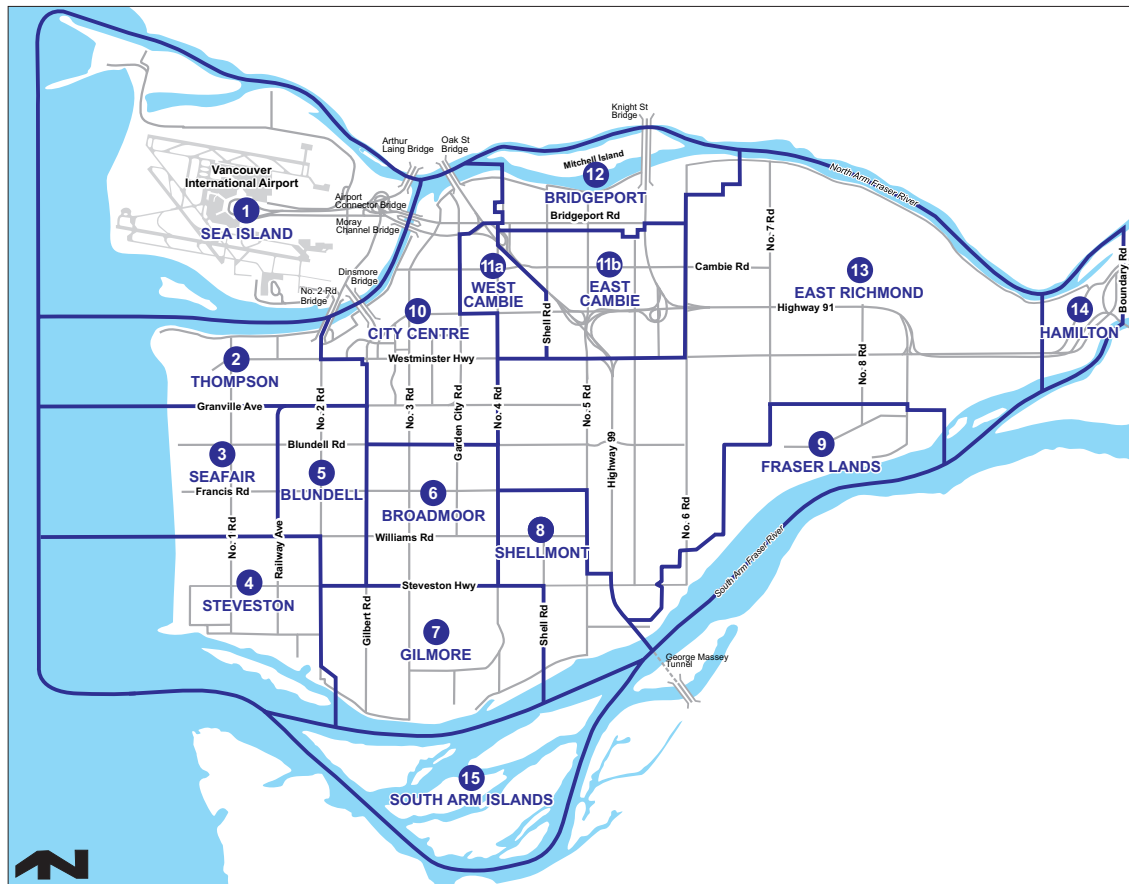

## Countries of Origin For Recent Immigrants, 2016

Between January 1, 2011, and May 10, 2016, an estimated 15,245 immigrants came to Richmond. The graphic below provides information on the countries of origin for recent immigrants to Richmond.

Source: Statistics Canada, 2016 Census.

## The Six Leading Countries of Birth for Recent Immigrants to Richmond, 2016

Collectively the six countries listed below represent 84.4% of the total recent immigrants to Richmond.

Country	2016 Census
China	8,940
Philippines	2,135
India	565
Hong Kong	485
Taiwan	470
Pakistan	270

## Destinations For Recent Immigrants to Richmond by Planning Area Richmond's Planning Areas Map

The graph on the next page shows in which Planning Areas recent immigrants to Richmond chose to reside in 2016.