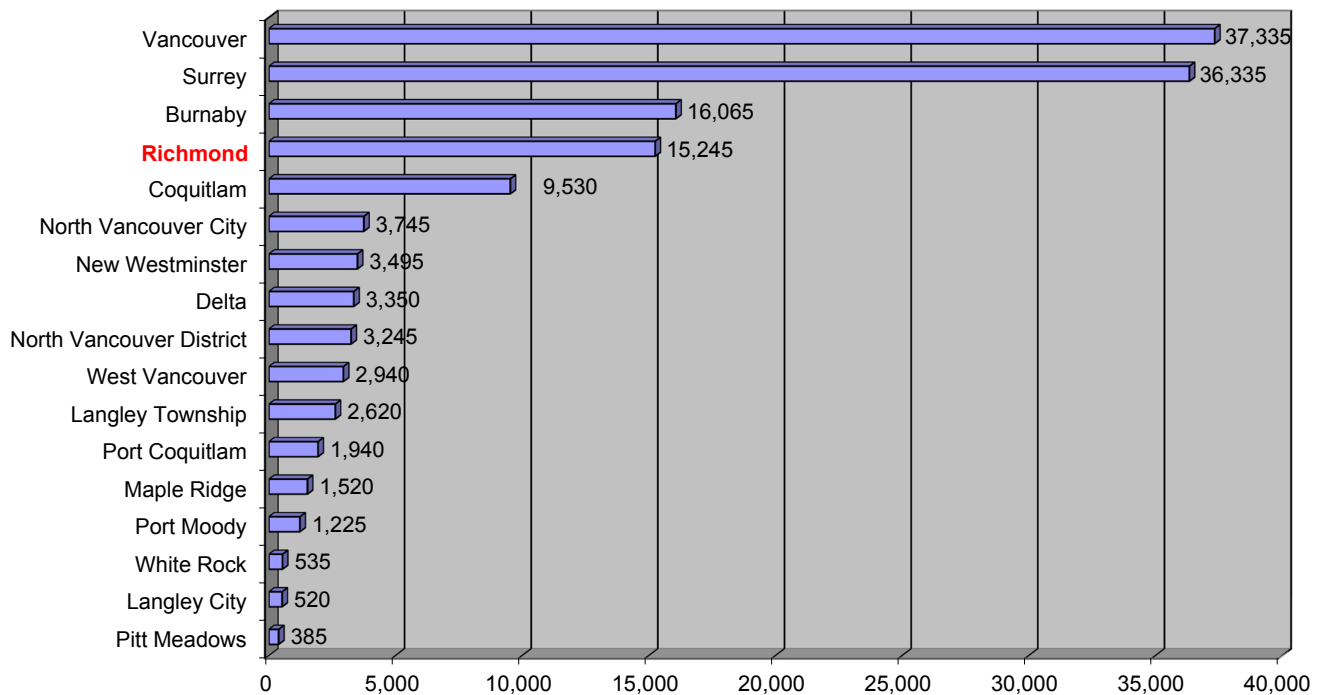

Metro Vancouver Destination Cities for Recent Immigrants, 2016 Census