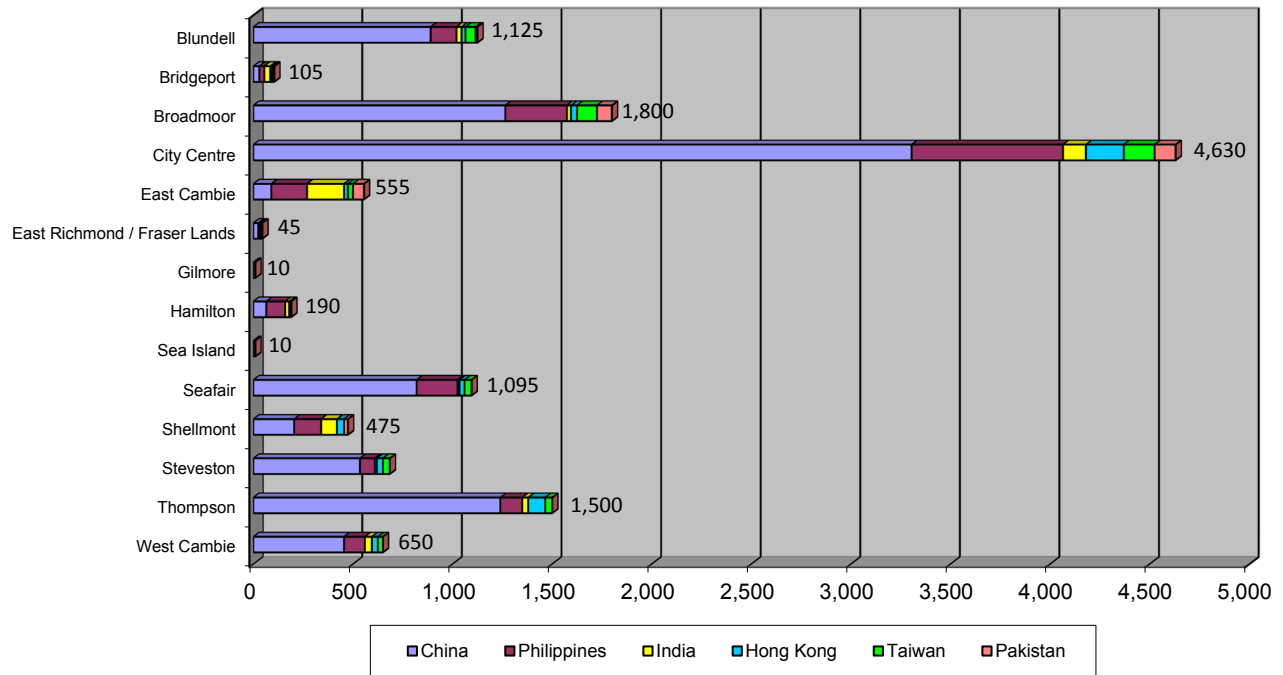

## Countries of Origin For Recent Immigrants, 2016

Between January 1, 2011, and May 10, 2016, an estimated 15,245 immigrants came to Richmond. The graphic below provides information on the countries of origin for recent immigrants to Richmond.

## The Six Leading Countries of Birth for Recent Immigrants to Richmond, 2016

Collectively the six countries listed below represent 84.4% of the total recent immigrants to Richmond.

Country	2016 Census
China	8,940
Philippines	2,135
India	565
Hong Kong	485
Taiwan	470
Pakistan	270

Source: Statistics Canada, 2016 Census.

## Destinations for Recent Immigrants from the Six Leading Countries of Birth, 2016 Census