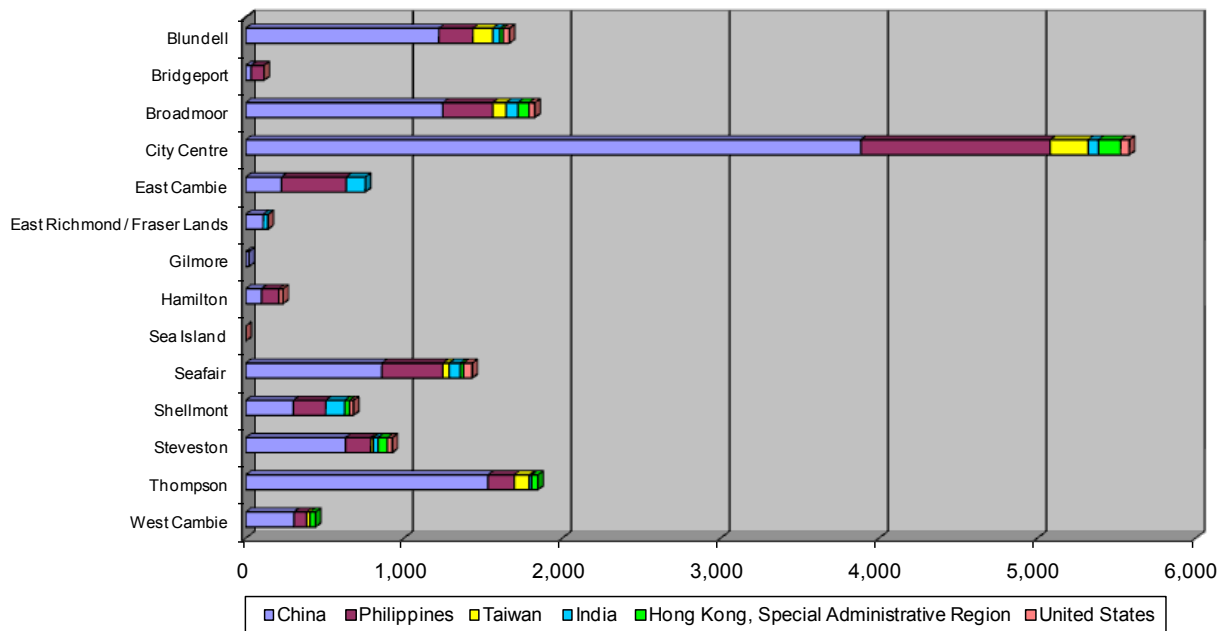

Destinations for Recent Immigrants from the Six Leading Countries of Birth (2011 National Household Survey)