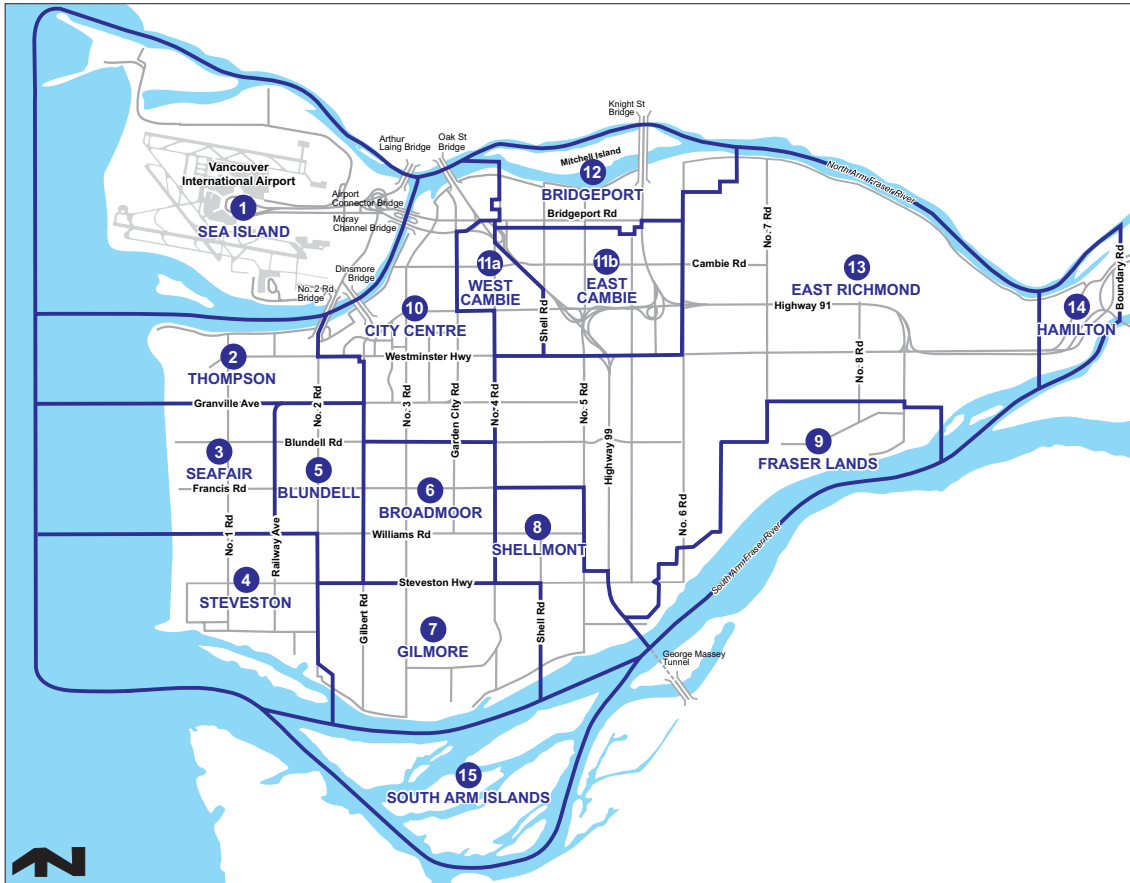

Between January 1, 2011, and May 10, 2016, an estimated 15,245 immigrants came to Richmond from countries all over the world. The graphic below provides an overall sense of the countries of origin for recent immigrants to Richmond.

The Six Leading Countries of Birth for Recent Immigrants to Richmond, 2016

Collectively the six countries listed below represent 84.4% of the total recent immigrants to Richmond.

Country	2016 Census
China	8,940
Phillippines	2,135
India	565
Hong Kong	485
Taiwan	470
Pakistan	270

Source: Statistics Canada, 2016 Census.

Destinations For Recent Immigrants to Richmond by Planning Area Richmond's Planning Areas Map

The graph below shows which Planning Areas that recent immigrants to Richmond chose to reside in 2011. The City Centre, Broadmoor, Thompson, Blundell, and Seafair Planning Areas received the greatest number of recent immigrants.

The top three source countries for recent immigrants to Richmond are China, the Philippines and India.

The top three Planning Area destinations for recent immigrants to Richmond are the City Centre, Broadmoor, and Thompson.