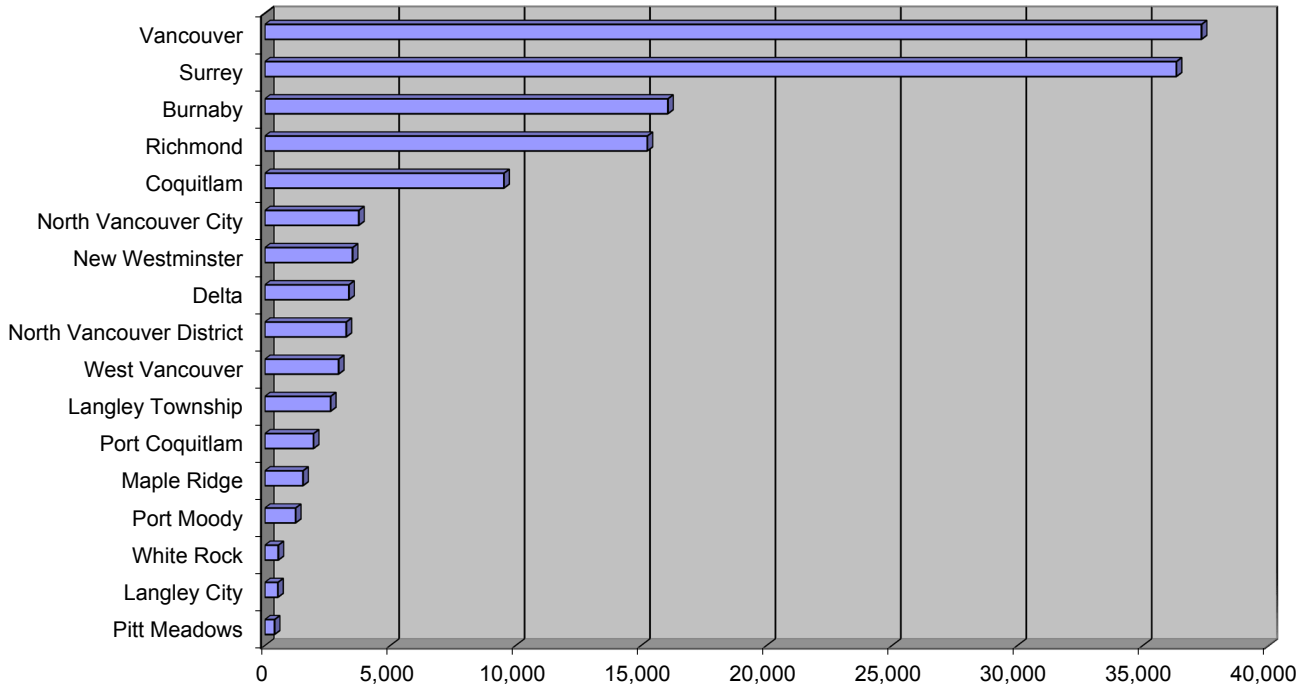

How Does Richmond Compare?

Out of 17 municipalities in Metro Vancouver, Richmond received the fourth largest number of recent immigrants between 2011 and 2016.

Metro Vancouver Destination Cities for Recent Immigrants (2016 Census)

Summary

Canada is a nation of immigrants and Richmond's population reflects this as 60% of its population were born in countries other than Canada. The immigration population continues to climb as a percentage of total population.

The top three source countries for recent immigrants to Richmond are China, the Philippines and India.

The top three Planning Area destinations for recent immigrants to Richmond are the City Centre, Broadmoor, and Thompson.

Richmond continues to receive a significant number of new immigrants arriving in the Lower Mainland.

For Further Information:

Please contact the Policy Planning Department at 604-276-4116 or communityplanning@richmond.ca.

City of Richmond

6911 No. 3 Road, Richmond, BC V6Y 2C1
www.richmond.ca