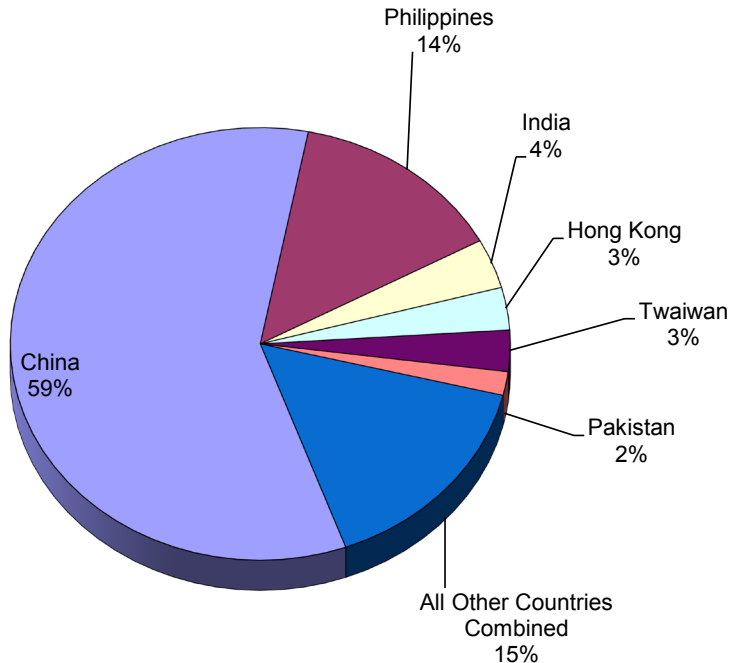

Immigration Hot Facts

Immigrants in Richmond

According to the 2016 Census, 36.5% of Richmond residents were Canadian by birth, 60.2% were immigrants and the remaining 3.3% were non-permanent residents (person from another country who has a work or study permit, or who is a refugee claimant). Over the past fifteen years, the overall proportion of immigrant residents has been increasing.

60% percent of the total immigrant population in Richmond were 25 years or older at time of immigration, while 33.2% were 5-24 years old at time of immigration.

Countries of Origin For Recent Immigrants, 2016

Between January 1, 2011, and May 10, 2016, an estimated 15,245 immigrants came to Richmond from countries all over the world. The graphic below provides an overall sense of the countries of origin for recent immigrants to Richmond.

The top three source countries for recent immigrants to Richmond are China, the Philippines and India.

The top three Planning Area destinations for recent immigrants to Richmond are the City Centre, Broadmoor, and Thompson.