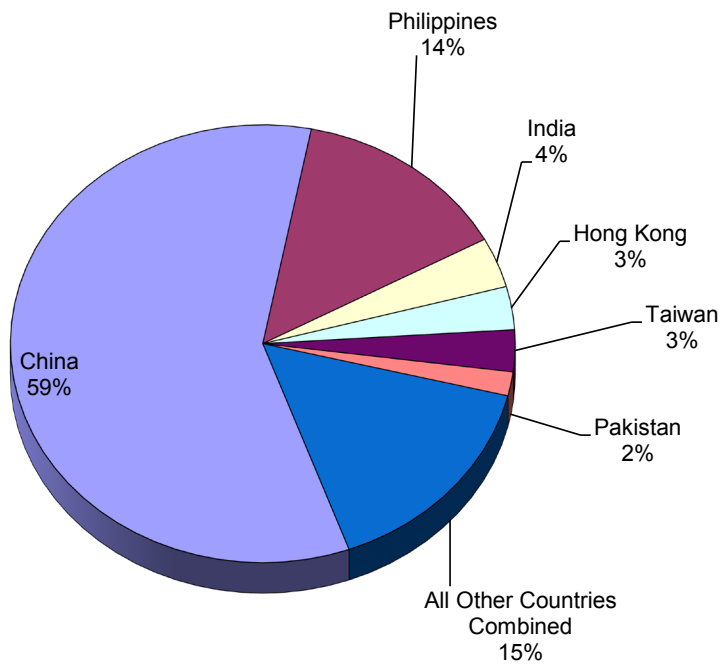

## Introduction

This Hot Facts issue examines:

- Profile of immigrants in Richmond;
- Countries of origin for recent immigrants in Richmond, and within Richmond Planning Areas.

60% percent of the total immigrant population in Richmond was 25 years or older at time of immigration, while 33.2% was 5-24 years old at time of immigration.

## Countries of Origin For Recent Immigrants, 2016

Between January 1, 2011, and May 10, 2016, an estimated 15,245 immigrants came to Richmond. The graphic below provides information on the countries of origin for recent immigrants to Richmond.

## The Six Leading Countries of Birth for Recent Immigrants to Richmond, 2016

Collectively the six countries listed below represent 84.4% of the total recent immigrants to Richmond.

Country	2016 Census
China	8,940
Philippines	2,135
India	565
Hong Kong	485
Taiwan	470
Pakistan	270