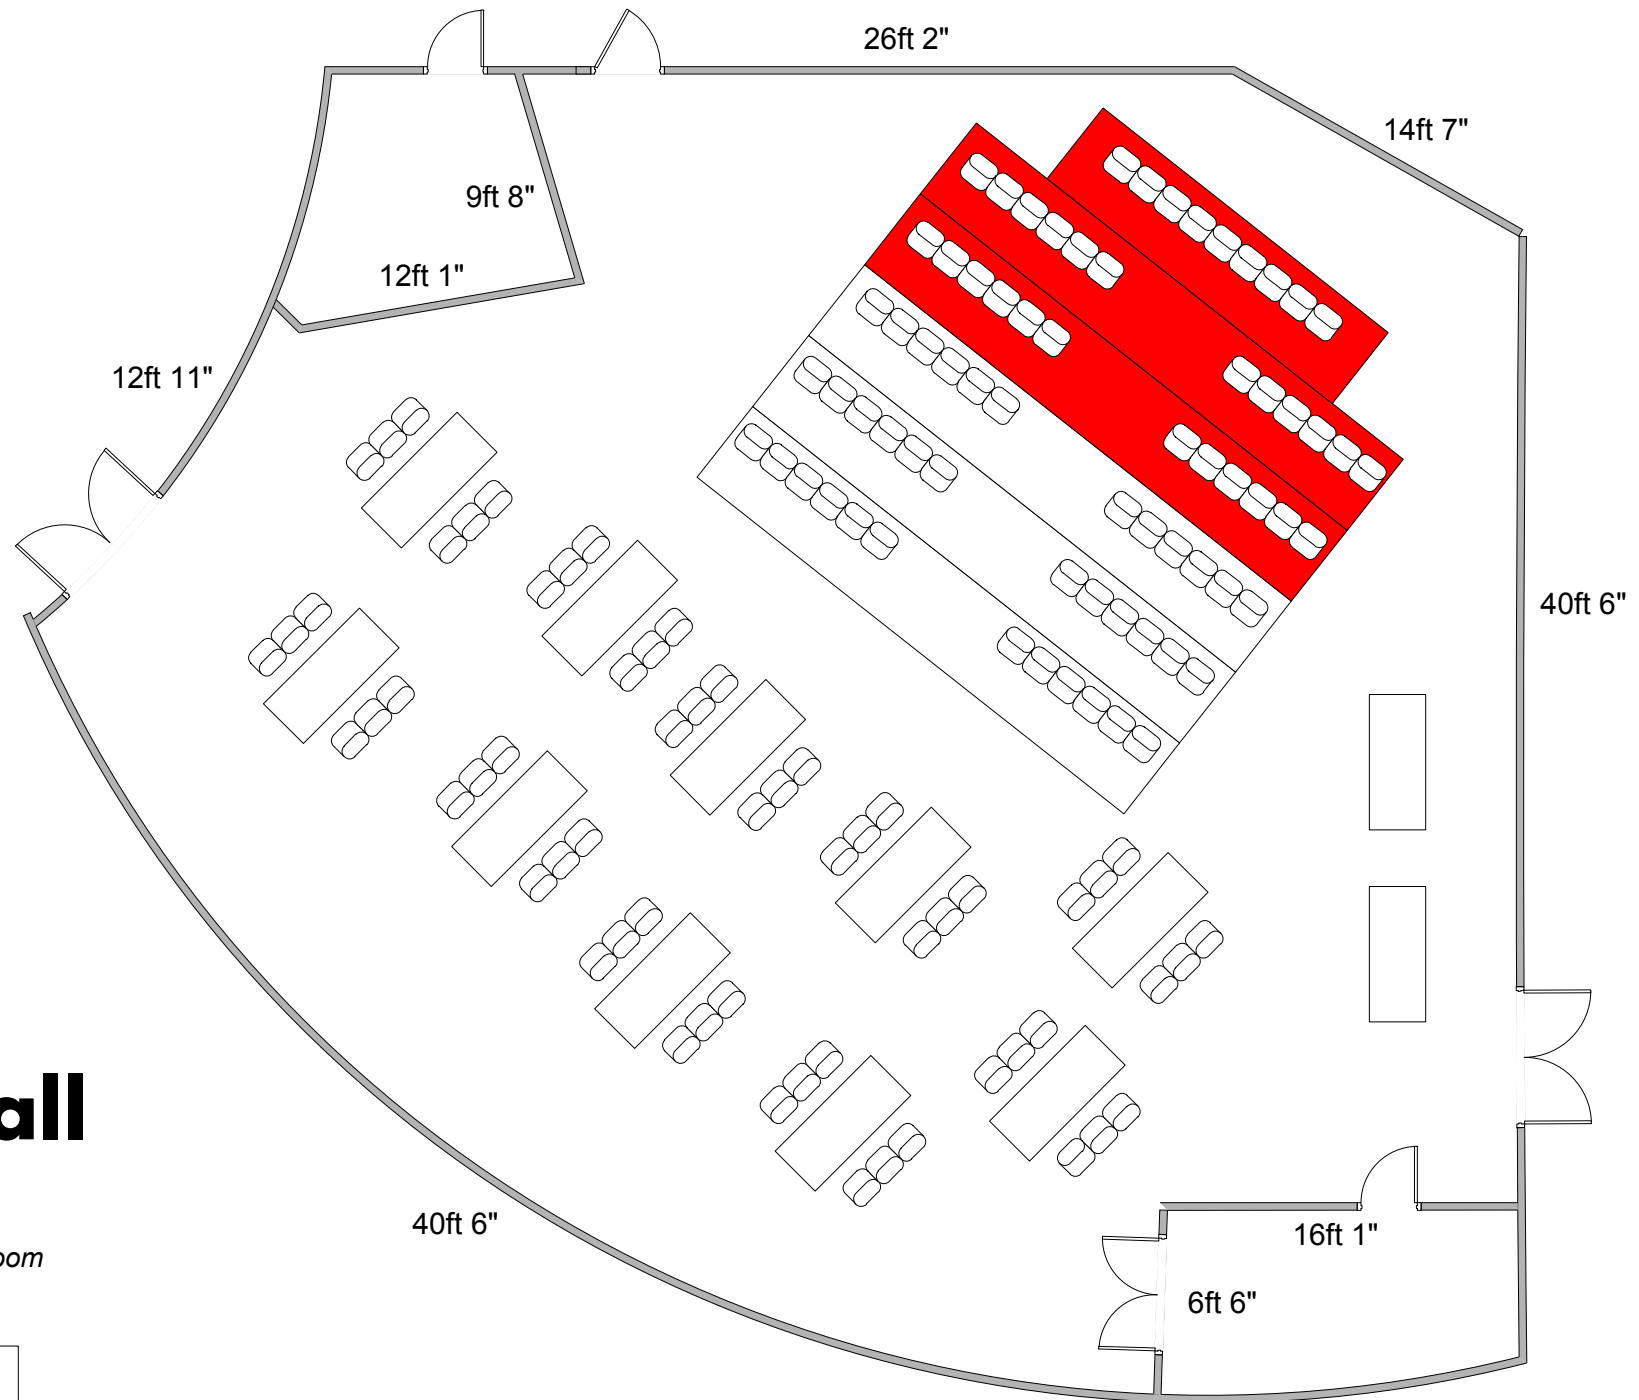

Performance Hall

Maximum Capacity: 120

Performance Hall

Maximum Capacity: 100

Note: capacity reduced due to addition of tables in room

■ Not available for use in this configuration