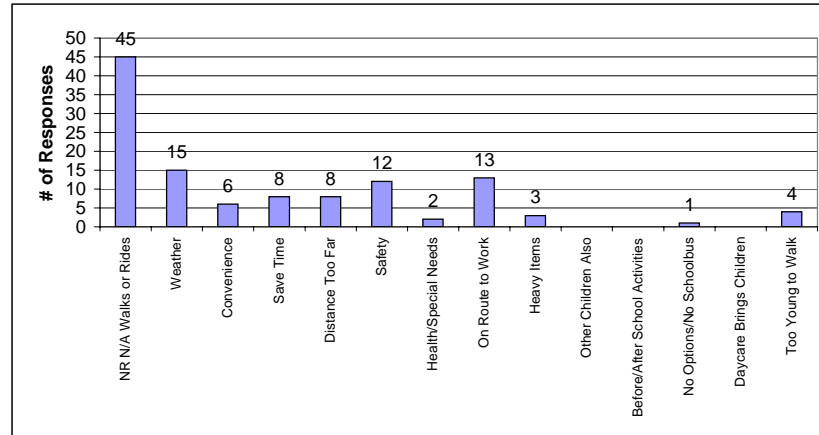

Byng Elementary School

Enrolment:	398	# of Responses Received:	141
Cross Boundary:	38	Responses as % of Enrolment:	35.4%
% Cross Boundary:	9.5%		

Question: How far away from school do you live? How do your children travel to school?

Travel Mode to School	< 3 Blocks		3 - 6 Blocks		0.5 to 1 km		1 to 3 km		> 3 km	
	#	%	#	%	#	%	#	%	#	%
Walk	48.5	80%	15	43%	1.5	9%	1	8%		0%
Bicycle	1	2%	3	9%	0.5	3%		0%		0%
Transit		0%		0%		0%		0%	2	40%
Schoolbus		0%		0%		0%		0%		0%
Car	11	18%	16.5	48%	14	88%	10.5	88%	3	60%
Carpool		0%		0%		0%	0.5	4%		0%
Total	60.5	100%	34.5	100%	16	100%	12	100%	5	100%
% of Distance Across All Distances		47%		27%		13%		9%		4%

Question: If you drive your children to school, why do you make this choice?