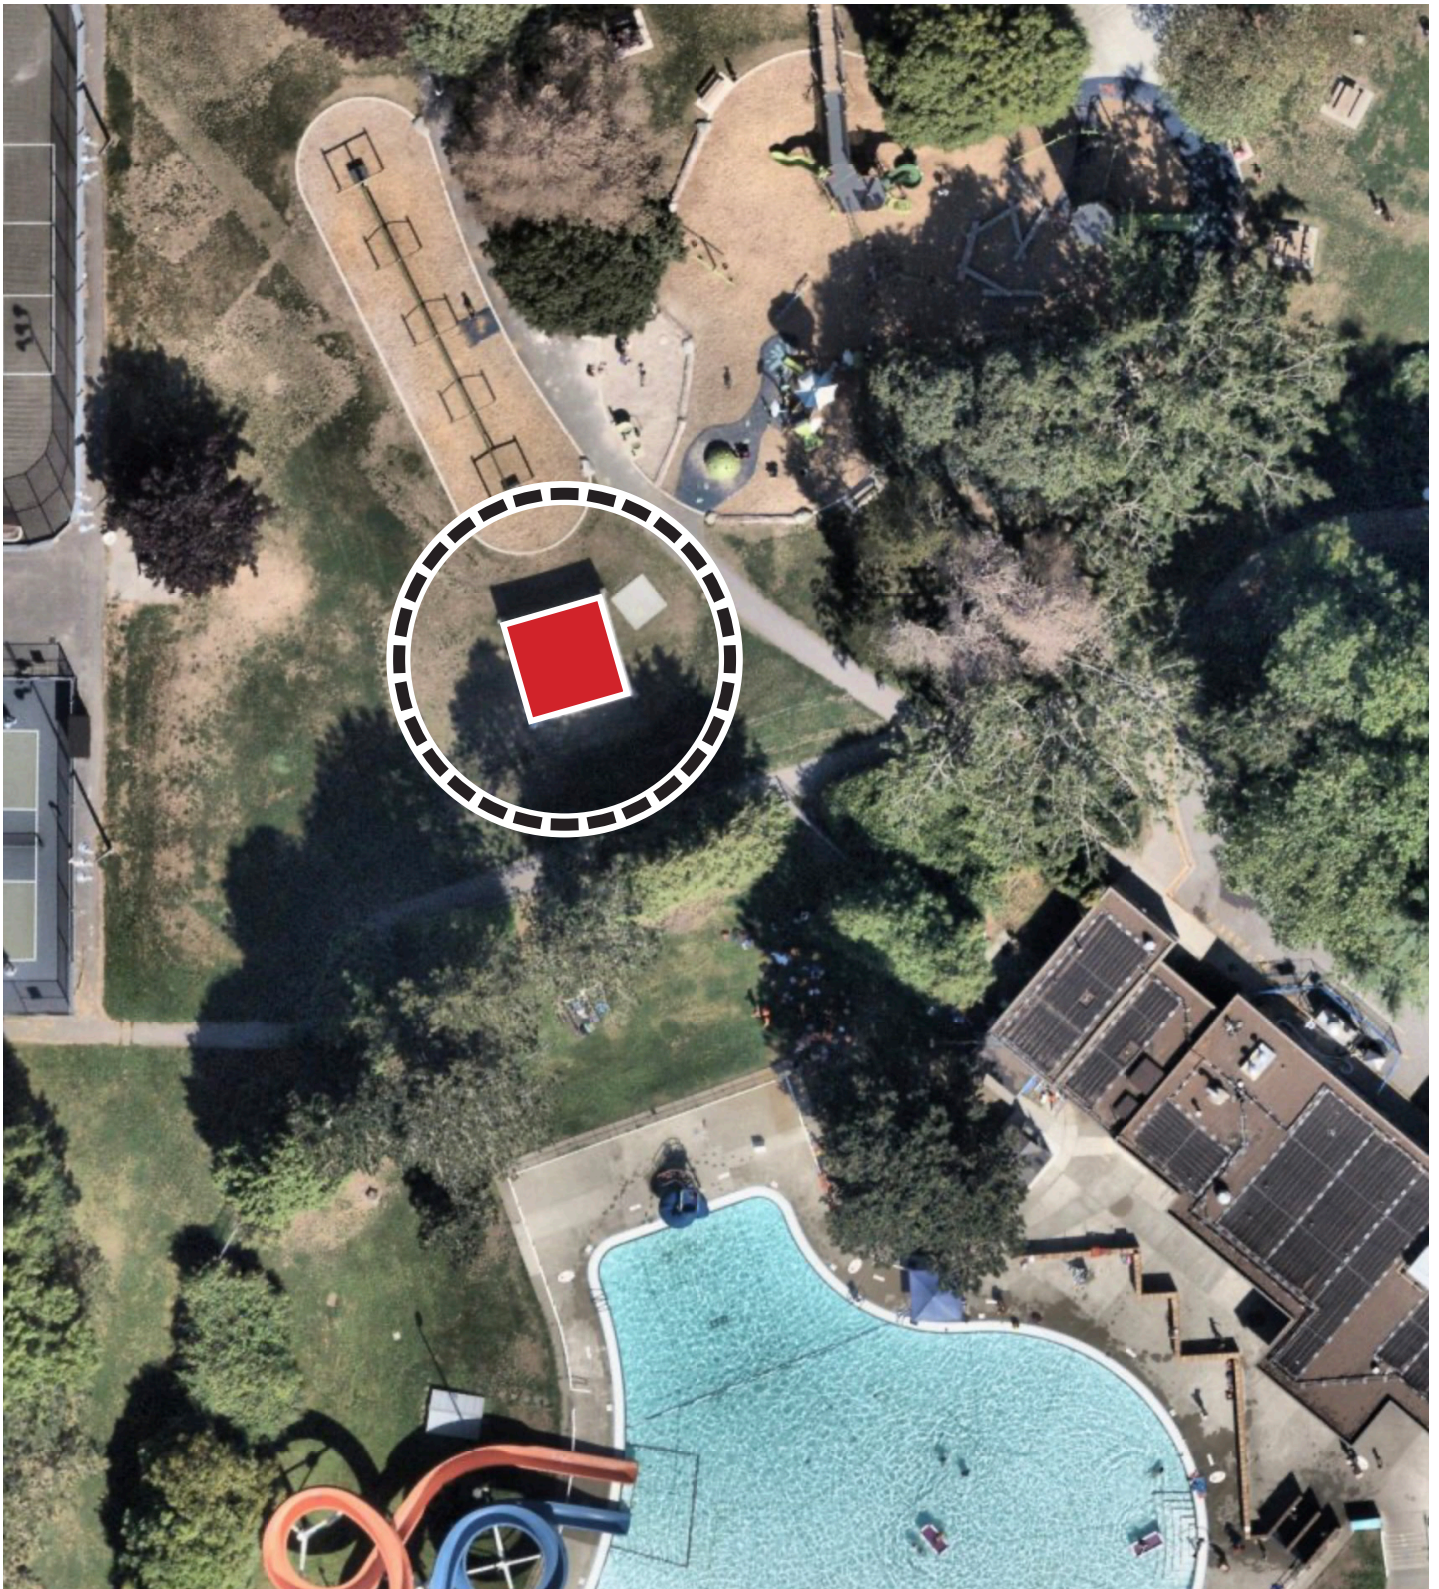

Pop-Up Shelter Locations

Pop-up Shelter Locations Overview Map

UPDATE: June 2026

Scale: NTS

Pop-Up Shelter Locations

	<p>Pop-up Shelter Locations Minoru Park, west of Cultural Centre Annex (7700 Minoru Gate)</p>	<p>UPDATE: June 2026 Scale: NTS</p>
---	---	---

Pop-Up Shelter Locations

	<p>Pop-up Shelter Locations South Arm Community Park (8680 Willams Road / north of outdoor pool)</p>	<p>UPDATE: June 2026 Scale: NTS</p>
---	--	---

Pop-Up Shelter Locations

Pop-up Shelter Locations
Terra Nova Rural Park - Adventure Play area
(2340 River Road)

UPDATE: June 2026

Scale: NTS

Pop-Up Shelter Locations

	<p>Pop-up Shelter Locations Britannia Shipyards - Festival Field (5180 Westwater Drive)</p>	<p>UPDATE: June 2026</p> <p>Scale: NTS</p>
---	---	--

Pop-Up Shelter Locations

	<p>Pop-up Shelter Locations Paulik Park - northwest side of park near House of Roots public art (7620 Heather Street)</p>	<p>UPDATE: June 2026</p> <p>Scale: NTS</p>
---	--	--

Pop-Up Shelter Locations

	<p>Pop-up Shelter Locations Steveston Park dog off-leash area (4011 Moncton Street)</p>	<p>UPDATE: June 2026 Scale: NTS</p>
---	---	---