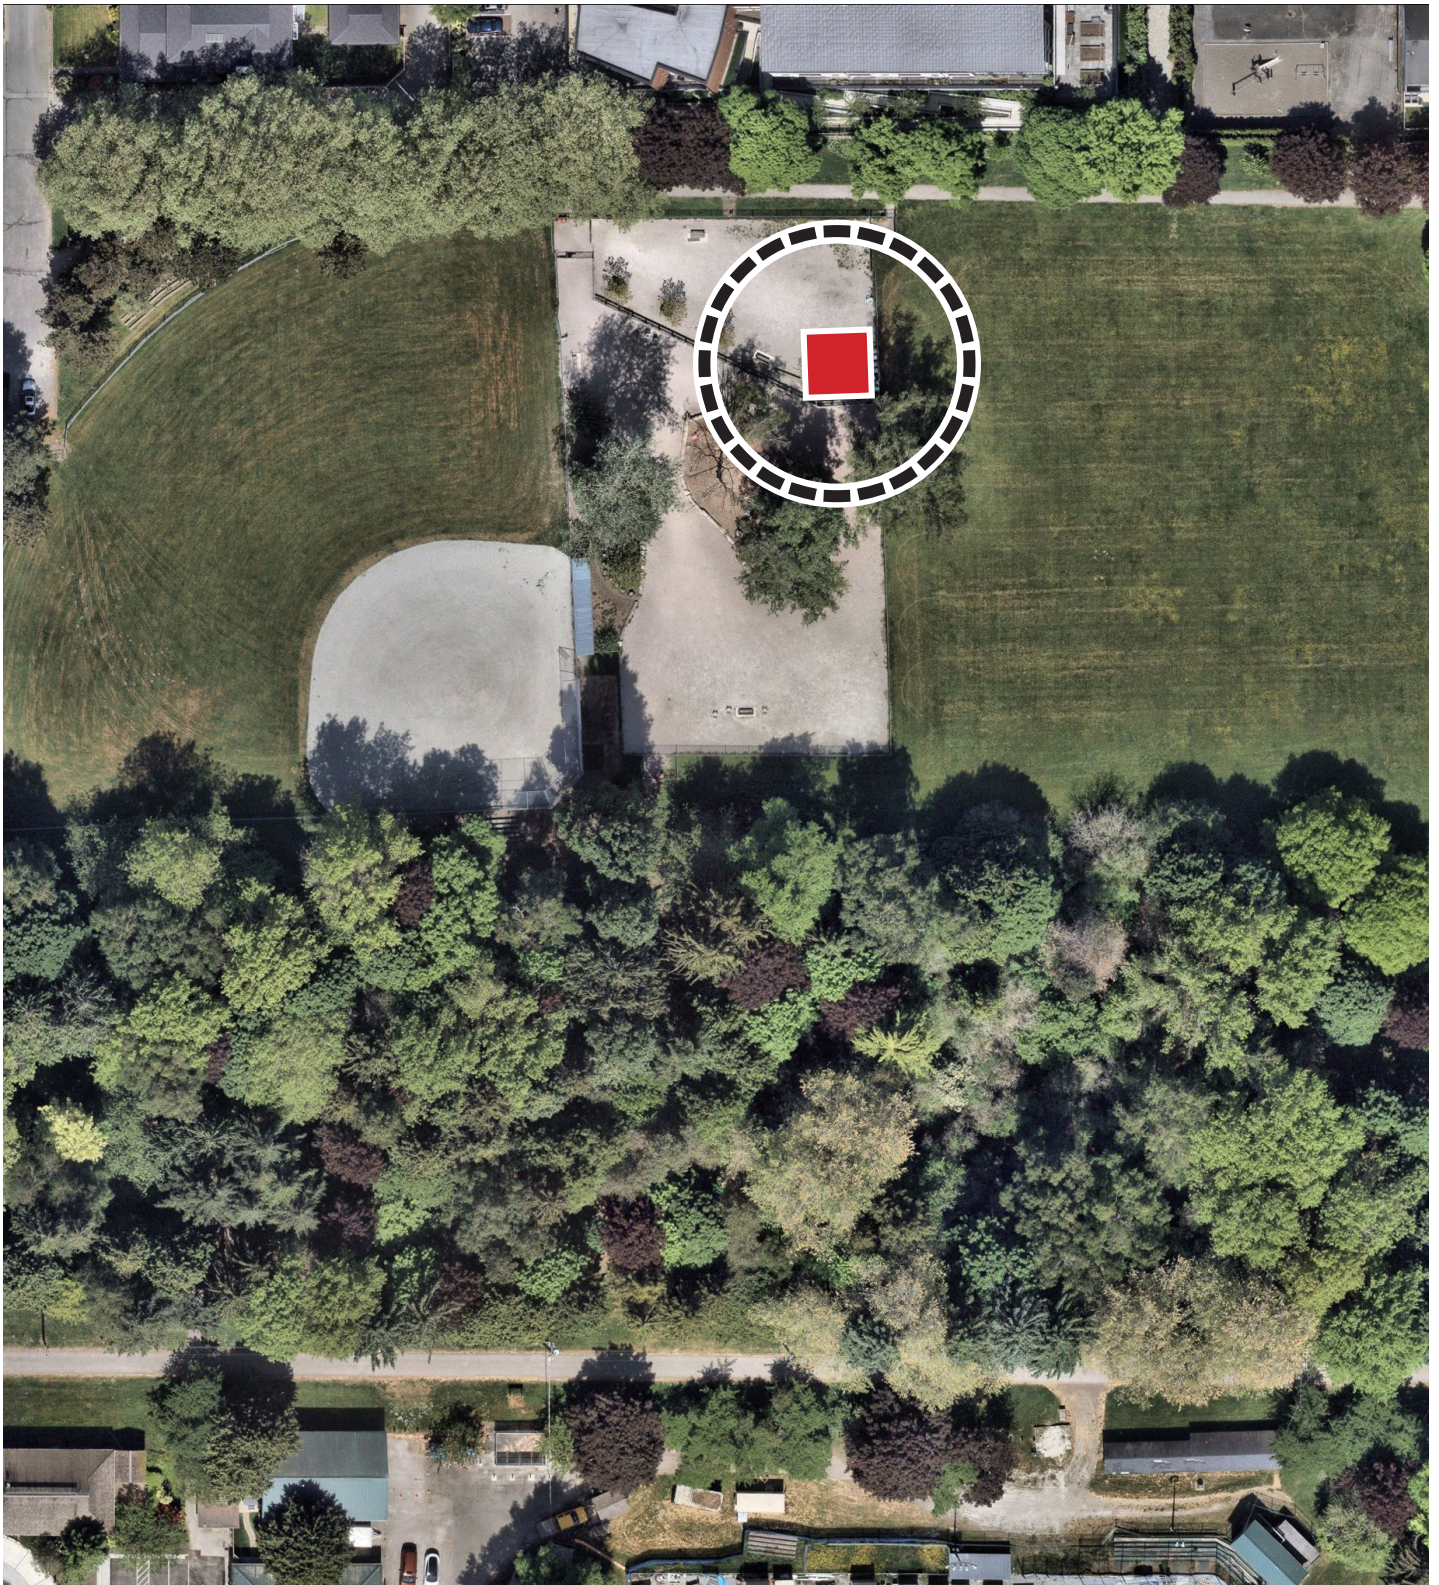

Pop-Up Shelter Locations

Pop-up Shelter Locations Overview Map

UPDATE: June 2026

Scale: NTS

Pop-Up Shelter Locations

	<p>Pop-up Shelter Locations Minoru Park, west of Cultural Centre Annex (7700 Minoru Gate)</p>	<p>UPDATE: June 2026 Scale: NTS</p>
---	---	---

Pop-Up Shelter Locations

	<p>Pop-up Shelter Locations South Arm Community Park (8680 Willams Road / north of outdoor pool)</p>	<p>UPDATE: June 2026 Scale: NTS</p>
---	--	---

Pop-Up Shelter Locations

Pop-up Shelter Locations
Terra Nova Rural Park - Adventure Play area
(2340 River Road)

UPDATE: June 2026

Scale: NTS

Pop-Up Shelter Locations

	<p>Pop-up Shelter Locations Britannia Shipyards - Festival Field (5180 Westwater Drive)</p>	<p>UPDATE: June 2026</p> <p>Scale: NTS</p>
---	---	--

Pop-Up Shelter Locations

	<p>Pop-up Shelter Locations Paulik Park - northwest side of park near House of Roots public art (7620 Heather Street)</p>	<p>UPDATE: June 2026</p> <p>Scale: NTS</p>
---	--	--

Pop-Up Shelter Locations

	<p>Pop-up Shelter Locations Steveston Park dog off-leash area (4011 Moncton Street)</p>	<p>UPDATE: June 2026 Scale: NTS</p>
---	---	---