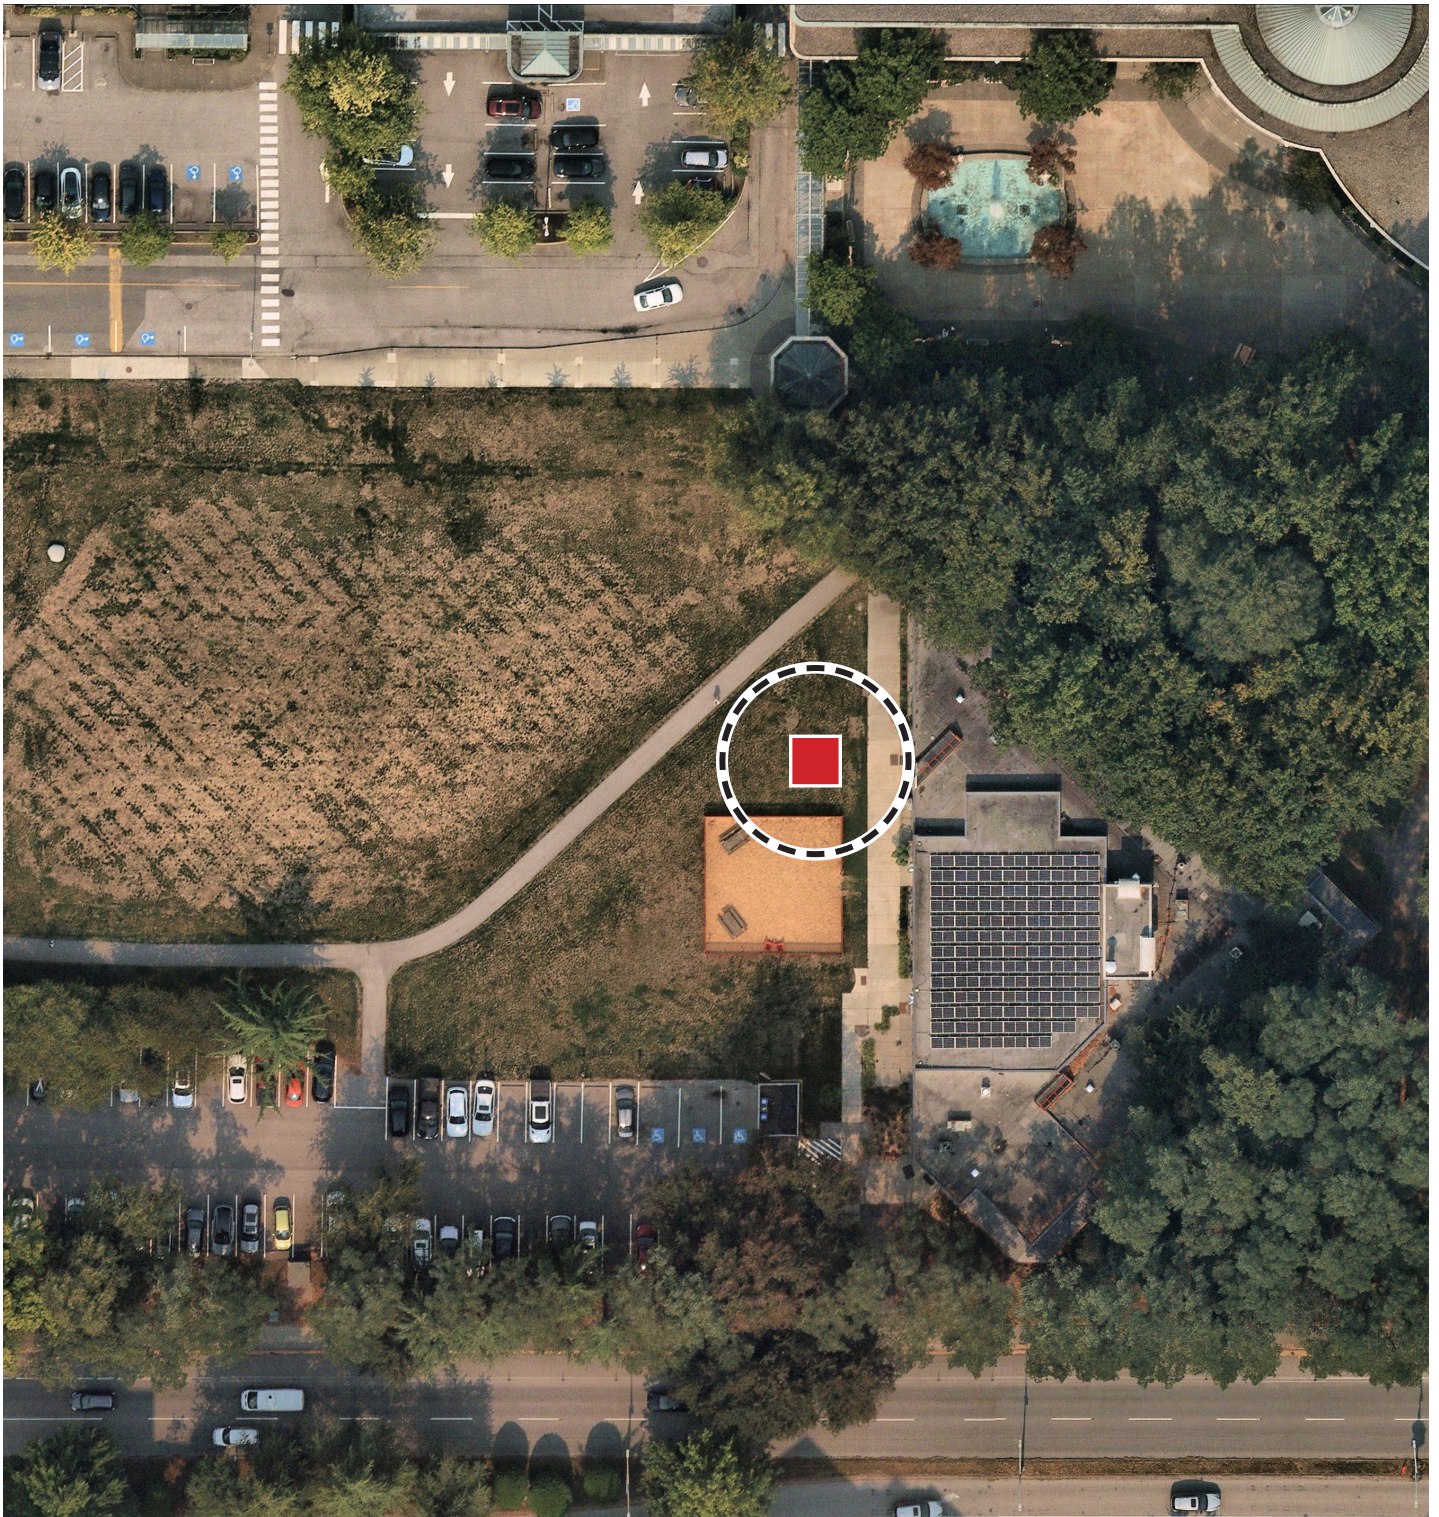

Pop-Up Shelter Locations

Pop-up Shelter Locations Overview Map

UPDATE: June 2026

Scale: NTS

Pop-Up Shelter Locations

	<p>Pop-up Shelter Locations Minoru Park, west of Cultural Centre Annex (7700 Minoru Gate)</p>	<p>UPDATE: June 2026 Scale: NTS</p>
---	---	---

Pop-Up Shelter Locations

	<p>Pop-up Shelter Locations South Arm Community Park (8680 Willams Road / north of outdoor pool)</p>	<p>UPDATE: June 2026 Scale: NTS</p>
---	--	---

Pop-Up Shelter Locations

Pop-up Shelter Locations
Terra Nova Rural Park - Adventure Play area
(2340 River Road)

UPDATE: June 2026

Scale: NTS

Pop-Up Shelter Locations

	<p>Pop-up Shelter Locations Britannia Shipyards - Festival Field (5180 Westwater Drive)</p>	<p>UPDATE: June 2026</p> <p>Scale: NTS</p>
---	---	--

Pop-Up Shelter Locations

	<p>Pop-up Shelter Locations Paulik Park - northwest side of park near House of Roots public art (7620 Heather Street)</p>	<p>UPDATE: June 2026</p> <p>Scale: NTS</p>
---	--	--

Pop-Up Shelter Locations

	<p>Pop-up Shelter Locations Steveston Park dog off-leash area (4011 Moncton Street)</p>	<p>UPDATE: June 2026 Scale: NTS</p>
---	---	---