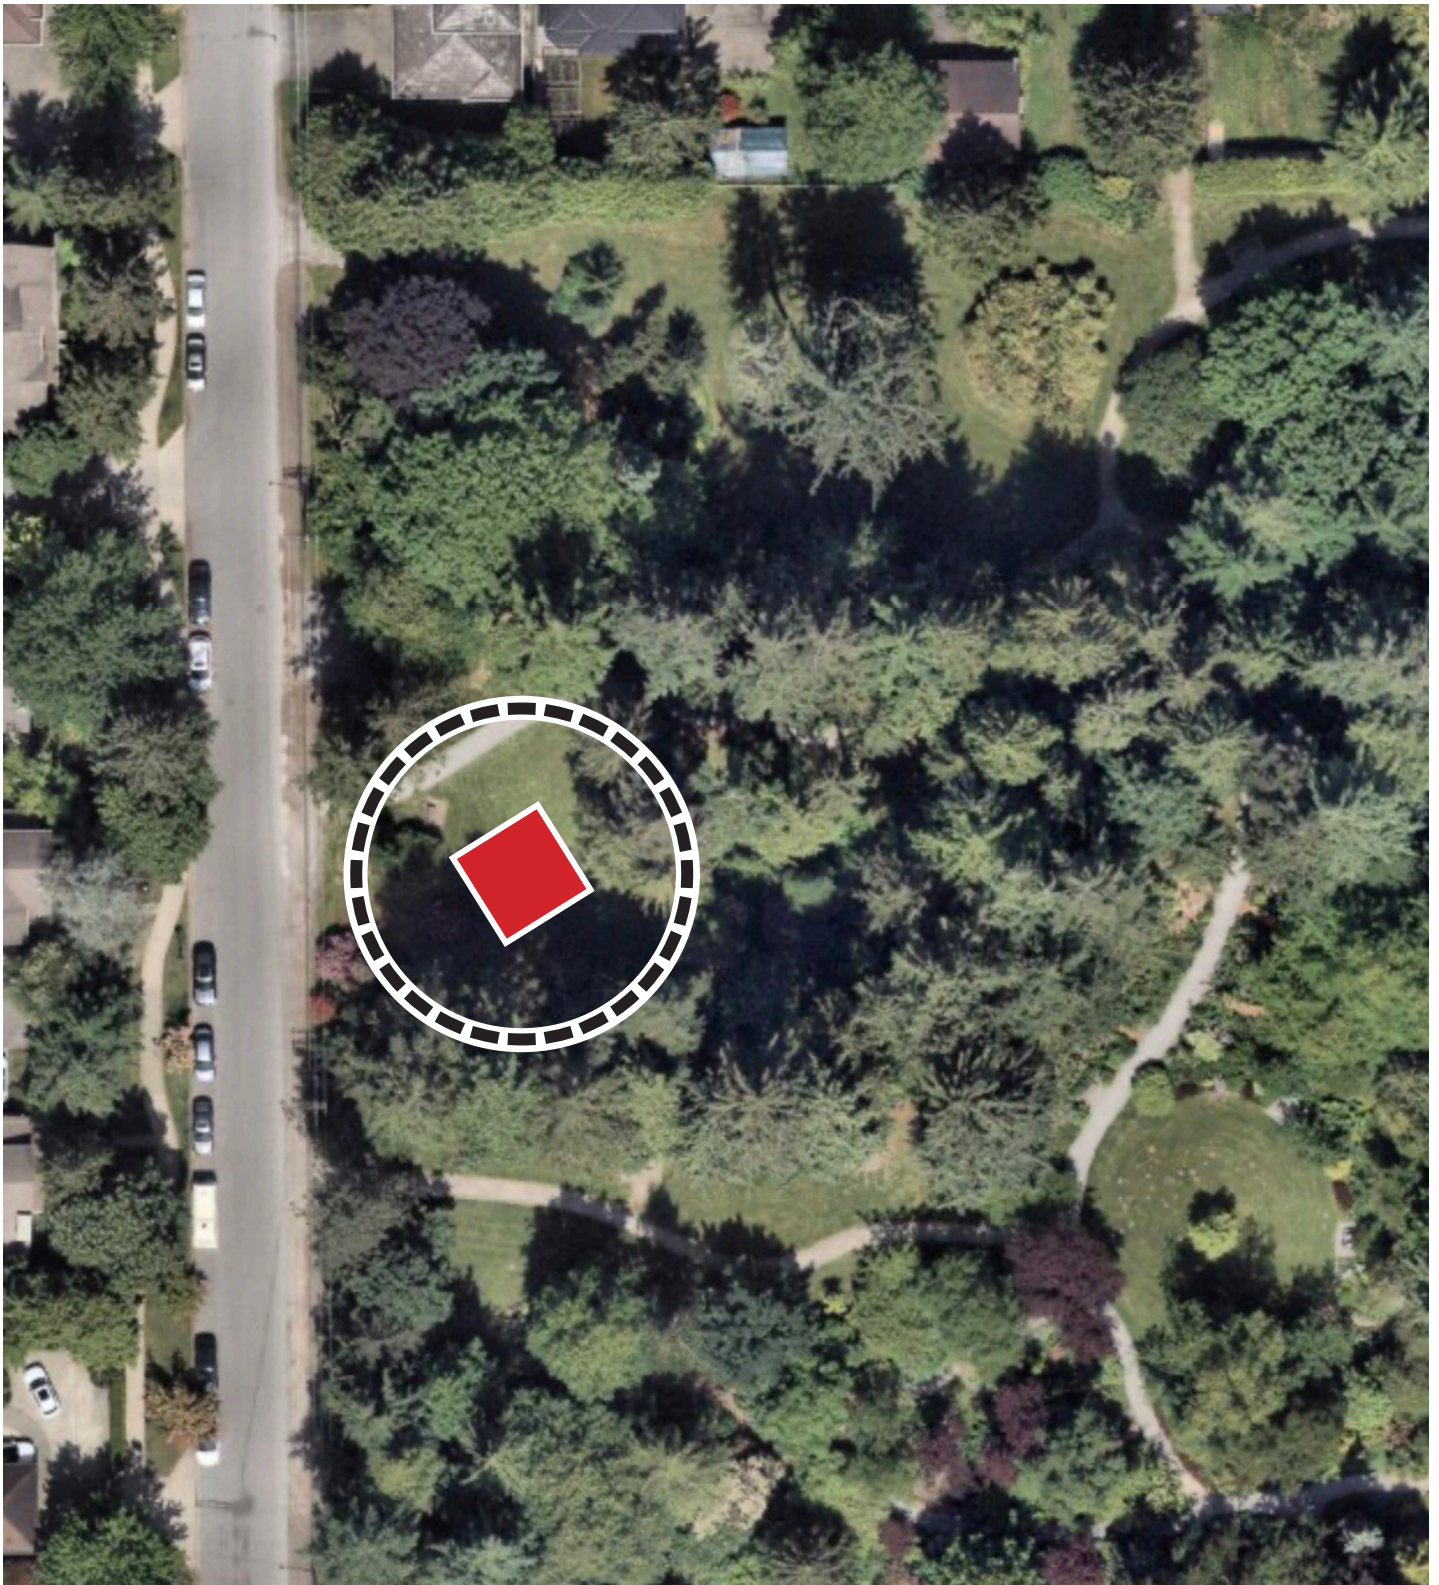

Pop-Up Shelter Locations

Pop-up Shelter Locations Overview Map

UPDATE: June 2026

Scale: NTS

Pop-Up Shelter Locations

	<p>Pop-up Shelter Locations Minoru Park, west of Cultural Centre Annex (7700 Minoru Gate)</p>	<p>UPDATE: June 2026 Scale: NTS</p>
---	---	---

Pop-Up Shelter Locations

	<p>Pop-up Shelter Locations South Arm Community Park (8680 Willams Road / north of outdoor pool)</p>	<p>UPDATE: June 2026 Scale: NTS</p>
---	--	---

Pop-Up Shelter Locations

Pop-up Shelter Locations
Terra Nova Rural Park - Adventure Play area
(2340 River Road)

UPDATE: June 2026

Scale: NTS

Pop-Up Shelter Locations

	<p>Pop-up Shelter Locations Britannia Shipyards - Festival Field (5180 Westwater Drive)</p>	<p>UPDATE: June 2026</p> <p>Scale: NTS</p>
---	---	--

Pop-Up Shelter Locations

	<p>Pop-up Shelter Locations Paulik Park - northwest side of park near House of Roots public art (7620 Heather Street)</p>	<p>UPDATE: June 2026</p> <p>Scale: NTS</p>
---	--	--

Pop-Up Shelter Locations

	<p>Pop-up Shelter Locations Steveston Park dog off-leash area (4011 Moncton Street)</p>	<p>UPDATE: June 2026 Scale: NTS</p>
---	---	---