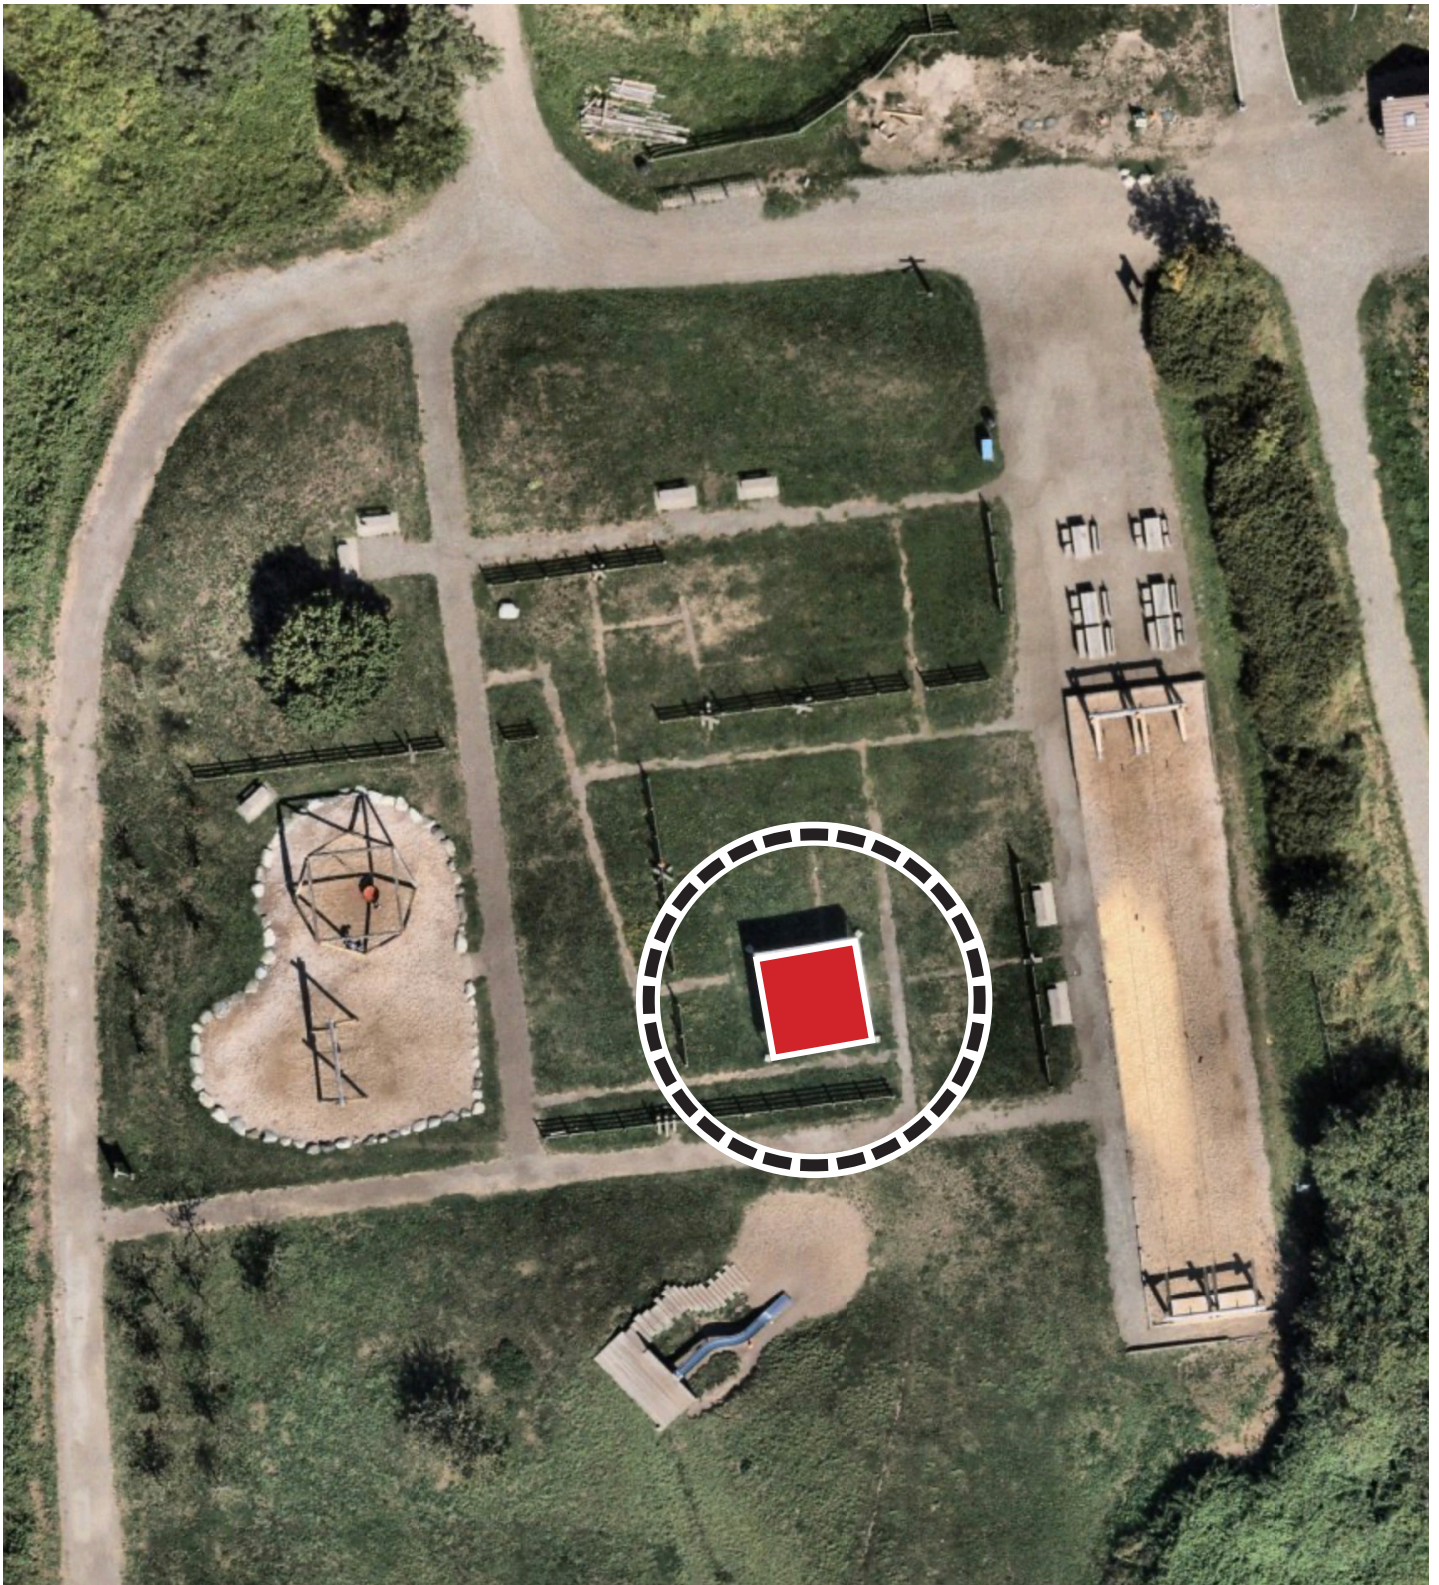

Pop-Up Shelter Locations

Pop-up Shelter Locations Overview Map

UPDATE: June 2026

Scale: NTS

Pop-Up Shelter Locations

	<p>Pop-up Shelter Locations Minoru Park, west of Cultural Centre Annex (7700 Minoru Gate)</p>	<p>UPDATE: June 2026 Scale: NTS</p>
---	---	---

Pop-Up Shelter Locations

	<p>Pop-up Shelter Locations South Arm Community Park (8680 Willams Road / north of outdoor pool)</p>	<p>UPDATE: June 2026 Scale: NTS</p>
---	--	---

Pop-Up Shelter Locations

Pop-up Shelter Locations
Terra Nova Rural Park - Adventure Play area
(2340 River Road)

UPDATE: June 2026

Scale: NTS

Pop-Up Shelter Locations

	<p>Pop-up Shelter Locations Britannia Shipyards - Festival Field (5180 Westwater Drive)</p>	<p>UPDATE: June 2026</p> <p>Scale: NTS</p>
---	---	--

Pop-Up Shelter Locations

	<p>Pop-up Shelter Locations Paulik Park - northwest side of park near House of Roots public art (7620 Heather Street)</p>	<p>UPDATE: June 2026</p> <p>Scale: NTS</p>
---	--	--

Pop-Up Shelter Locations

	<p>Pop-up Shelter Locations Steveston Park dog off-leash area (4011 Moncton Street)</p>	<p>UPDATE: June 2026 Scale: NTS</p>
---	---	---