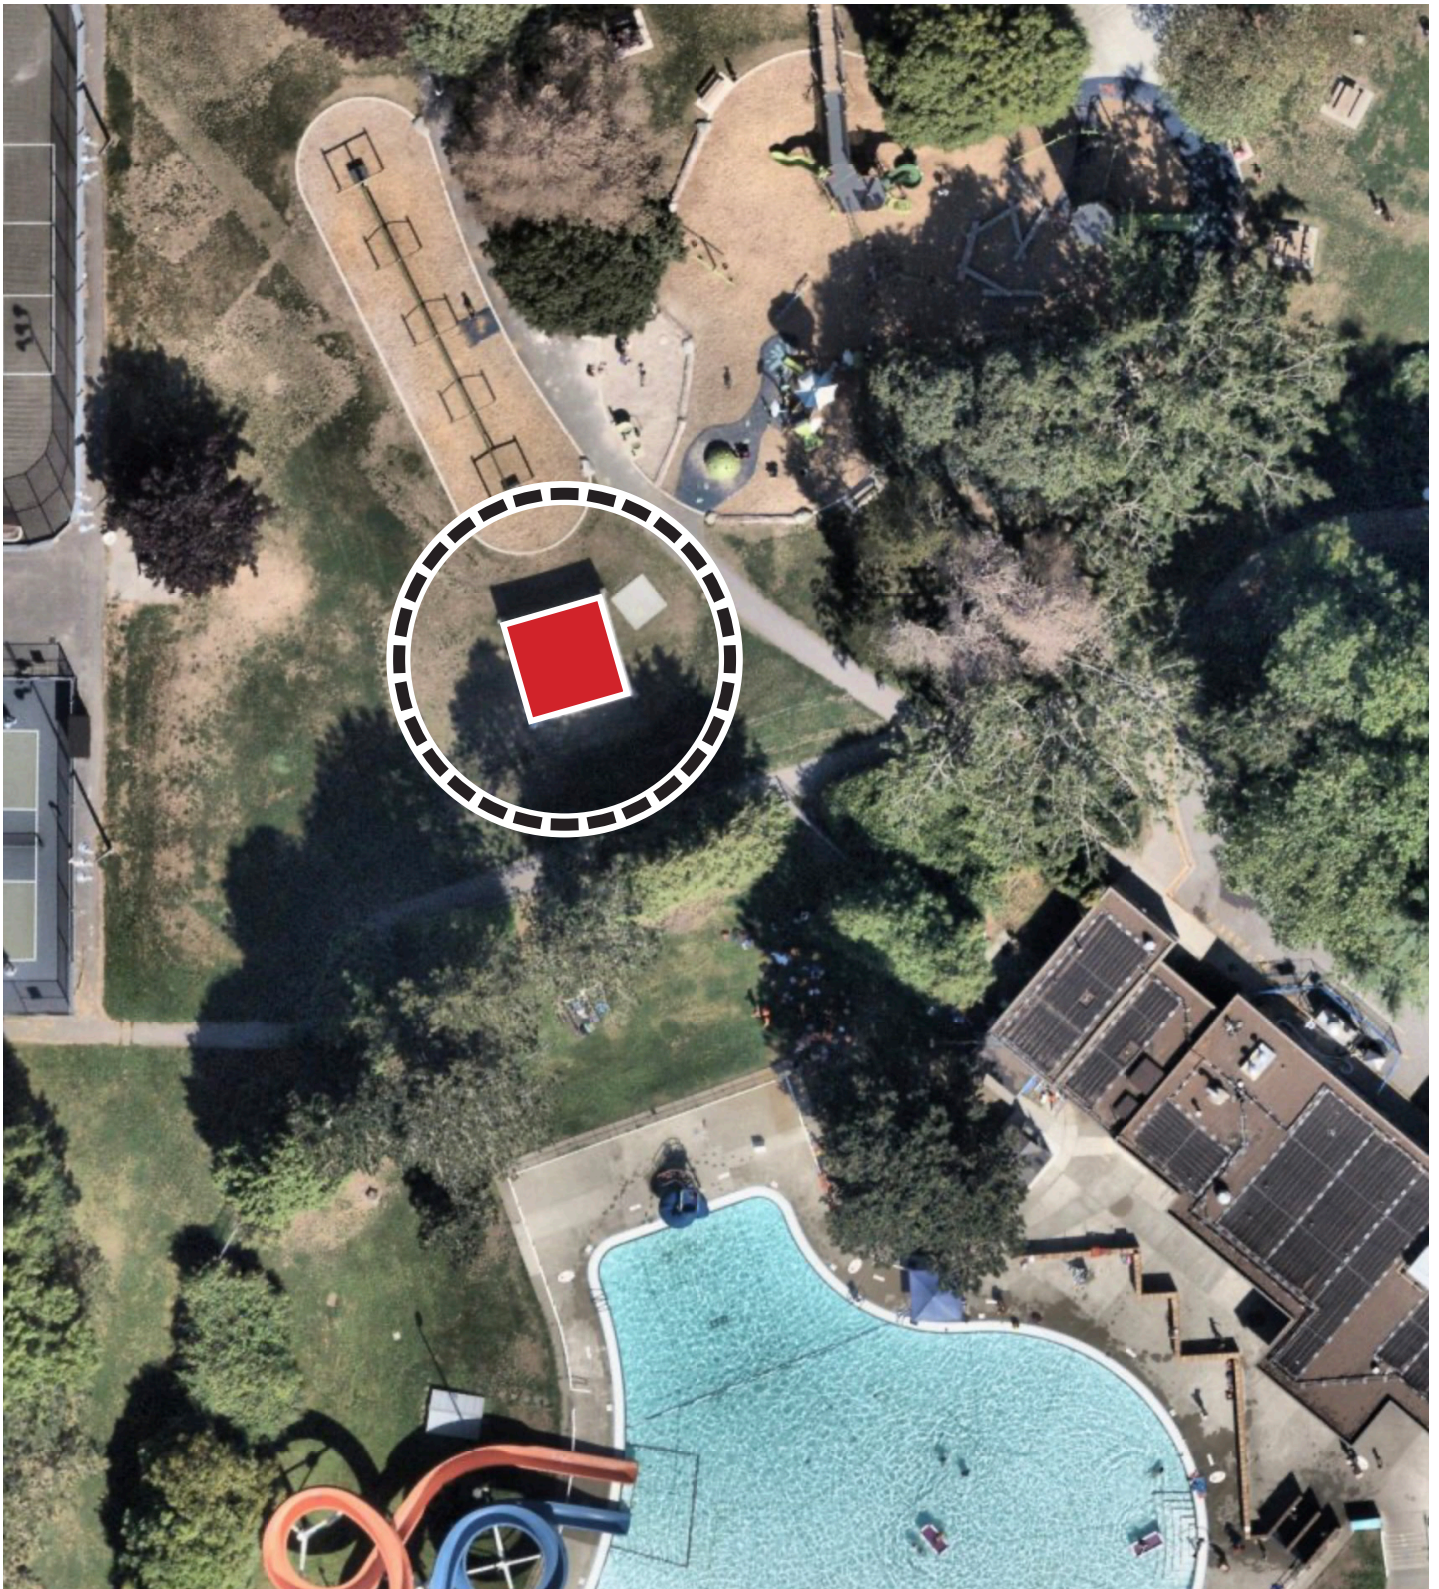

Pop-Up Shelter Locations

Pop-up Shelter Locations Overview Map

Created: April 2026

Scale: NTS

Pop-Up Shelter Locations

	<p>Pop-up Shelter Locations Minoru Park, west of Cultural Centre Annex (7700 Minoru Gate)</p>	<p>Created: April 2026 Scale: NTS</p>
---	---	---

Pop-Up Shelter Locations

	<p>Pop-up Shelter Locations South Arm Community Park (8680 Willams Road / north of outdoor pool)</p>	<p>Created: April 2026 Scale: NTS</p>
---	--	---

Pop-Up Shelter Locations

Pop-up Shelter Locations
Terra Nova Rural Park - Adventure Play area
(2340 River Road)

Created: April 2026

Scale: NTS

Pop-Up Shelter Locations

	<p>Pop-up Shelter Locations Britannia Shipyards - Festival Field (5180 Westwater Drive)</p>	<p>Created: April 2026 Scale: NTS</p>
---	---	--

Pop-Up Shelter Locations

	<p>Pop-up Shelter Locations Paulik Park - northwest side of park near House of Roots public art (7620 Heather Street)</p>	<p>Created: April 2026 Scale: NTS</p>
---	---	--