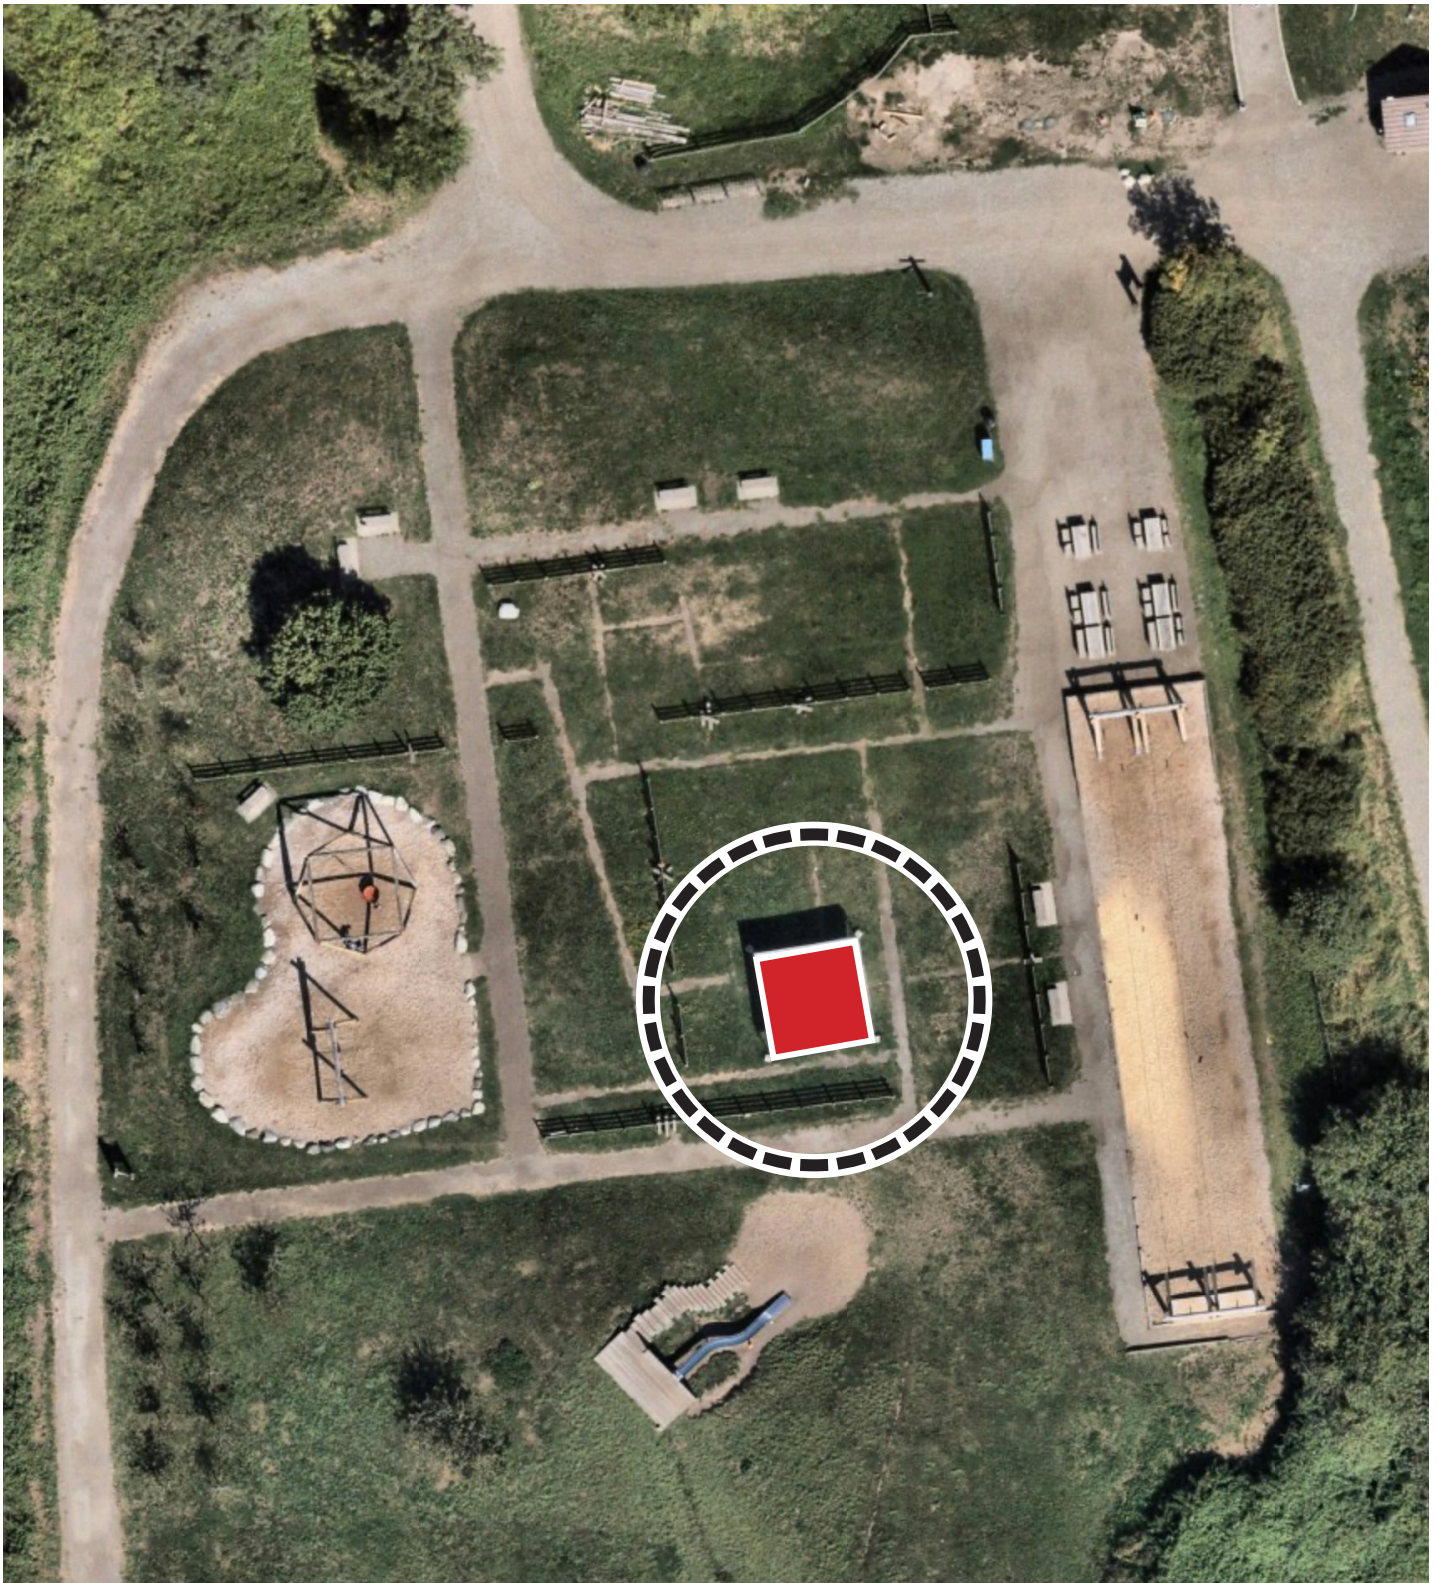

Pop-Up Shelter Locations

Pop-up Shelter Locations Overview Map

Created: April 2026

Scale: NTS

Pop-Up Shelter Locations

	<p>Pop-up Shelter Locations Minoru Park, west of Cultural Centre Annex (7700 Minoru Gate)</p>	<p>Created: April 2026 Scale: NTS</p>
---	---	---

Pop-Up Shelter Locations

	<p>Pop-up Shelter Locations South Arm Community Park (8680 Willams Road / north of outdoor pool)</p>	<p>Created: April 2026 Scale: NTS</p>
---	--	---

Pop-Up Shelter Locations

Pop-up Shelter Locations
Terra Nova Rural Park - Adventure Play area
(2340 River Road)

Created: April 2026

Scale: NTS

Pop-Up Shelter Locations

	<p>Pop-up Shelter Locations Britannia Shipyards - Festival Field (5180 Westwater Drive)</p>	<p>Created: April 2026 Scale: NTS</p>
---	---	--

Pop-Up Shelter Locations

	<p>Pop-up Shelter Locations Paulik Park - northwest side of park near House of Roots public art (7620 Heather Street)</p>	<p>Created: April 2026 Scale: NTS</p>
---	---	--