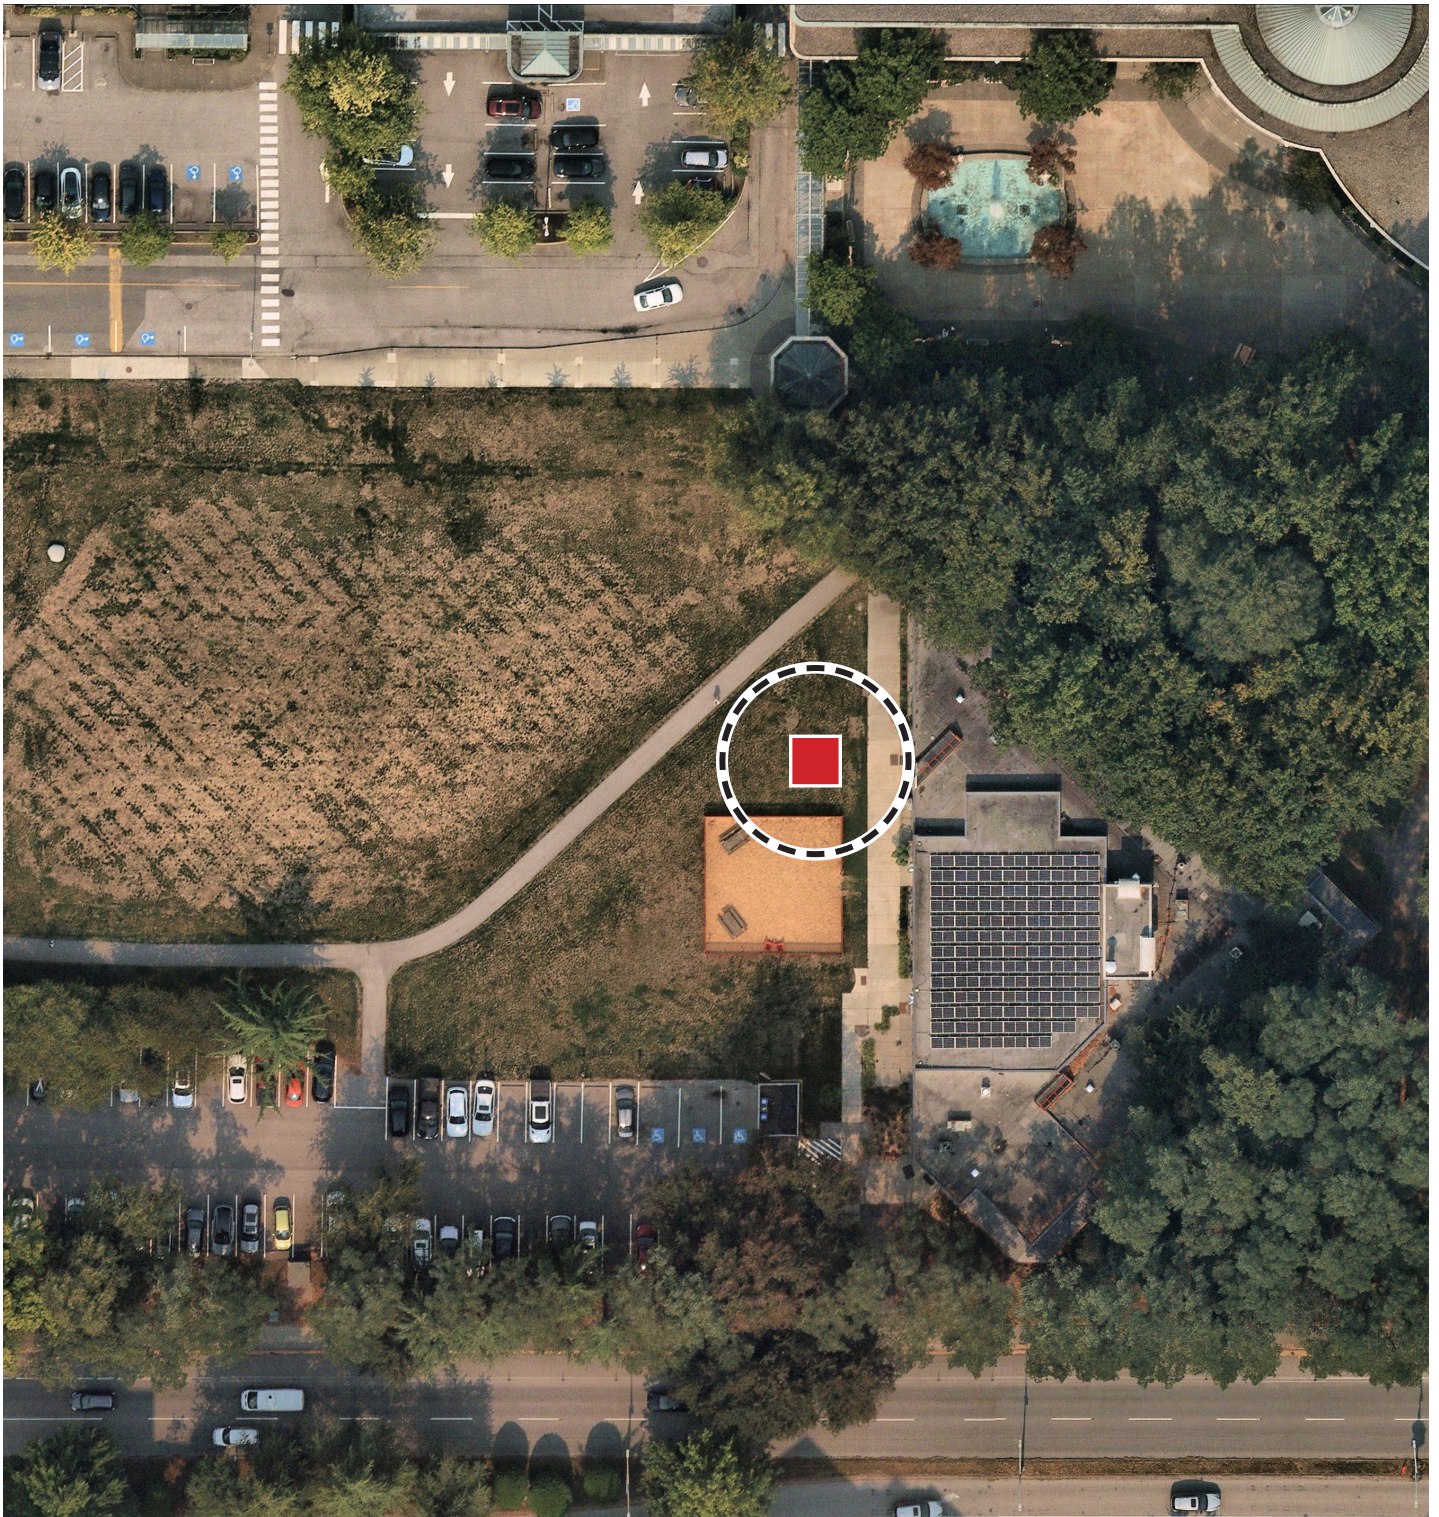

Pop-Up Shelter Locations

Pop-up Shelter Locations Overview Map

Created: April 2026

Scale: NTS

Pop-Up Shelter Locations

	<p>Pop-up Shelter Locations Minoru Park, west of Cultural Centre Annex (7700 Minoru Gate)</p>	<p>Created: April 2026 Scale: NTS</p>
---	---	---

Pop-Up Shelter Locations

	<p>Pop-up Shelter Locations South Arm Community Park (8680 Willams Road / north of outdoor pool)</p>	<p>Created: April 2026 Scale: NTS</p>
---	--	---

Pop-Up Shelter Locations

Pop-up Shelter Locations
Terra Nova Rural Park - Adventure Play area
(2340 River Road)

Created: April 2026

Scale: NTS

Pop-Up Shelter Locations

	<p>Pop-up Shelter Locations Britannia Shipyards - Festival Field (5180 Westwater Drive)</p>	<p>Created: April 2026 Scale: NTS</p>
---	---	--

Pop-Up Shelter Locations

	<p>Pop-up Shelter Locations Paulik Park - northwest side of park near House of Roots public art (7620 Heather Street)</p>	<p>Created: April 2026 Scale: NTS</p>
---	---	--