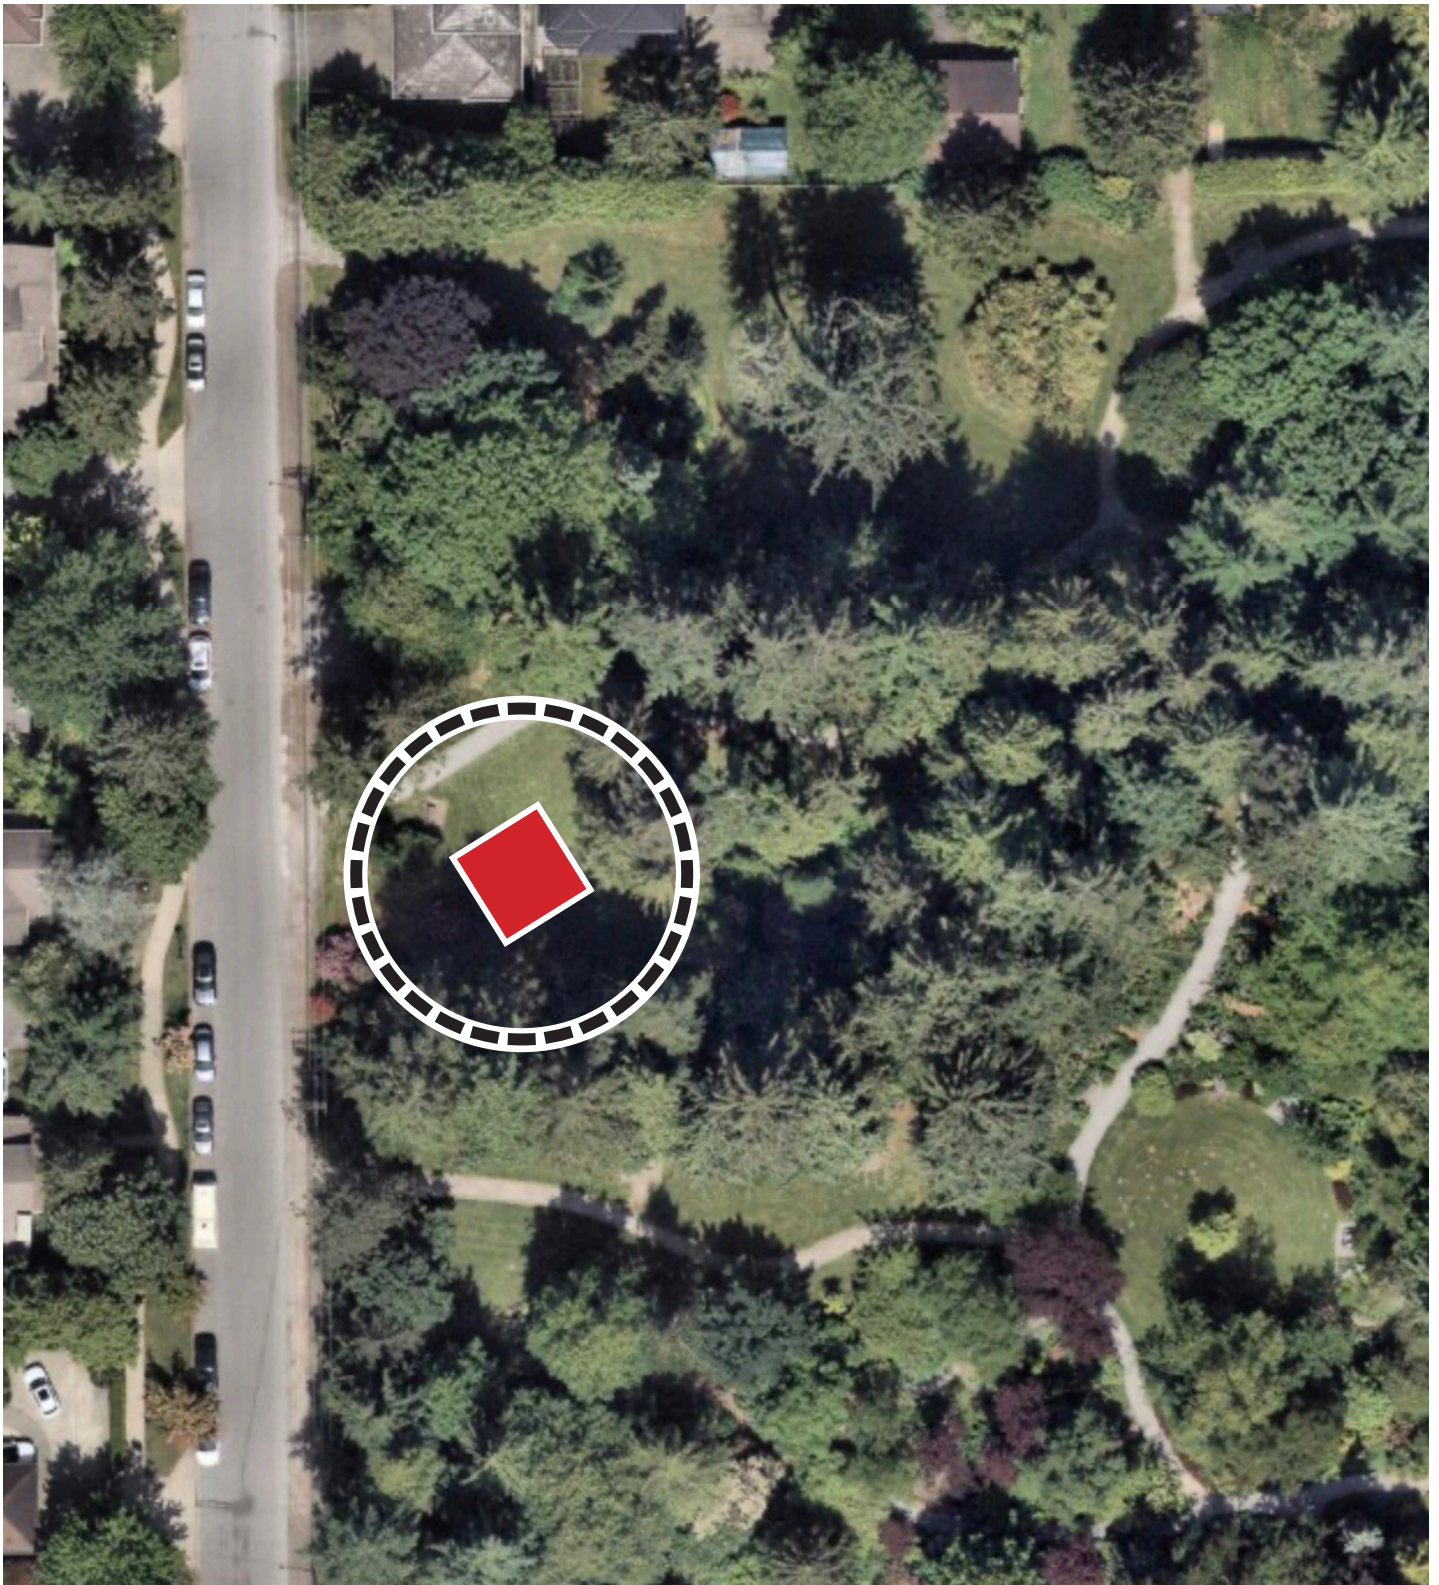

Pop-Up Shelter Locations

Pop-up Shelter Locations Overview Map

Created: April 2026

Scale: NTS

Pop-Up Shelter Locations

	<p>Pop-up Shelter Locations Minoru Park, west of Cultural Centre Annex (7700 Minoru Gate)</p>	<p>Created: April 2026 Scale: NTS</p>
---	---	---

Pop-Up Shelter Locations

	<p>Pop-up Shelter Locations South Arm Community Park (8680 Willams Road / north of outdoor pool)</p>	<p>Created: April 2026 Scale: NTS</p>
---	--	---

Pop-Up Shelter Locations

Pop-up Shelter Locations
Terra Nova Rural Park - Adventure Play area
(2340 River Road)

Created: April 2026

Scale: NTS

Pop-Up Shelter Locations

	<p>Pop-up Shelter Locations Britannia Shipyards - Festival Field (5180 Westwater Drive)</p>	<p>Created: April 2026 Scale: NTS</p>
---	---	--

Pop-Up Shelter Locations

	<p>Pop-up Shelter Locations Paulik Park - northwest side of park near House of Roots public art (7620 Heather Street)</p>	<p>Created: April 2026 Scale: NTS</p>
---	---	--