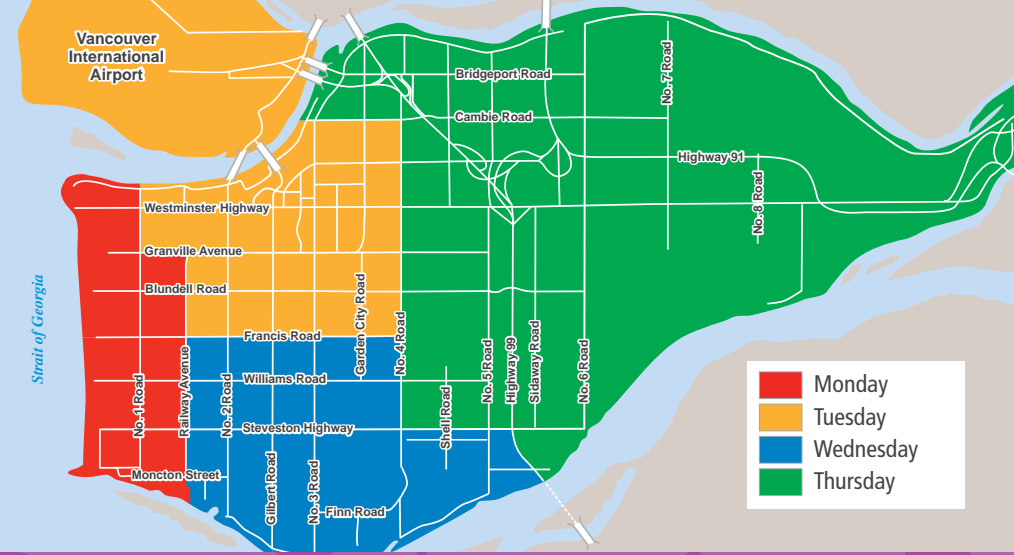

WEEKLY GARBAGE 2023 COLLECTION CALENDAR

Let's rethink waste

Looking for tips to reduce waste and protect the environment?

Find ideas and resources at richmond.ca/rethink.

richmond.ca/recycle