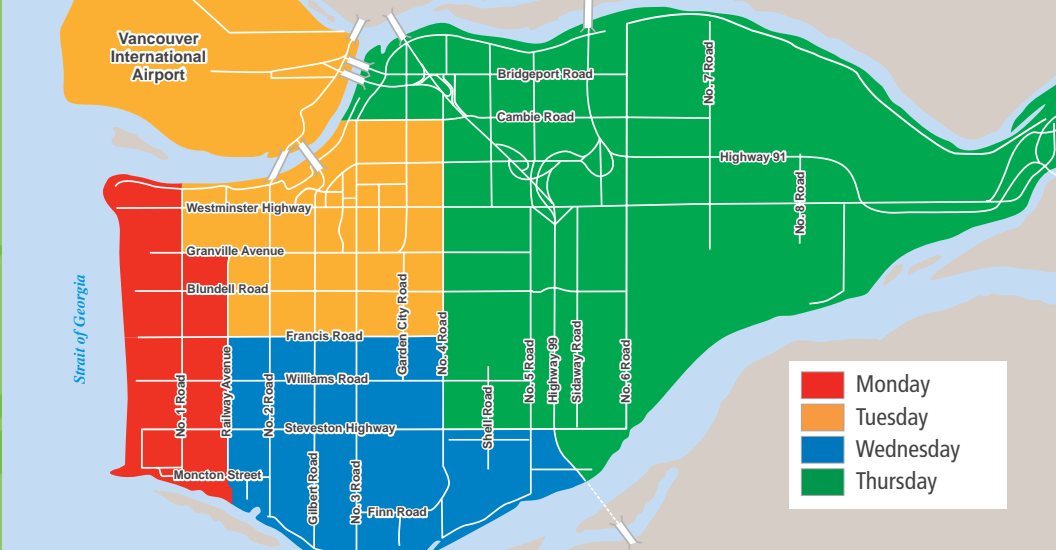

RECYCLING AND WASTE COLLECTION OVERVIEW

BLUE BOX/CART PROGRAM

Weekly collection of mixed containers, paper and glass bottles/jars.

GREEN CART PROGRAM

Weekly collection of food scraps, food soiled paper and yard trimmings.

LARGE ITEM PICK UP PROGRAM

Pick up of six household items per year. Call 604-270-4722 to arrange pick up.

RICHMOND RECYCLING DEPOT

Free drop off of polystyrene foam (e.g. Styrofoam), upholstered furniture, flexible plastic, butane cylinders, electronics, propane tanks, fire extinguishers, lead acid batteries, and more household items. Located at 5555 Lynas Lane. Open seven days a week, 9:00 a.m. to 6:15 p.m.

RICHMOND RECYCLING & GARBAGE COLLECTION GUIDE

For more details on your recycling and garbage collection and other recycling options, see the guide online at richmond.ca/recycle.

USEFUL CONTACT INFORMATION

RICHMOND ENVIRONMENTAL PROGRAMS

604-276-4010
garbageandrecycling@richmond.ca

- Report missed collection
- Report illegal dumping
- Request recycling guide/brochures
- Request Green Cart
- Request recycling supplies

RCBC RECYCLING HOTLINE

604-732-9253 (604-RECYCLE)
rcbc.ca

RECYCLING WIZARD

richmond.ca/recyclesearch

WEEKLY RECYCLING 2023 COLLECTION CALENDAR

Let's
rethink
waste

Looking for tips to reduce waste and protect the environment?

Find ideas and resources at richmond.ca/rethink.

Printed on 100% post consumer content

richmond.ca/recycle

richmond.ca/recycle