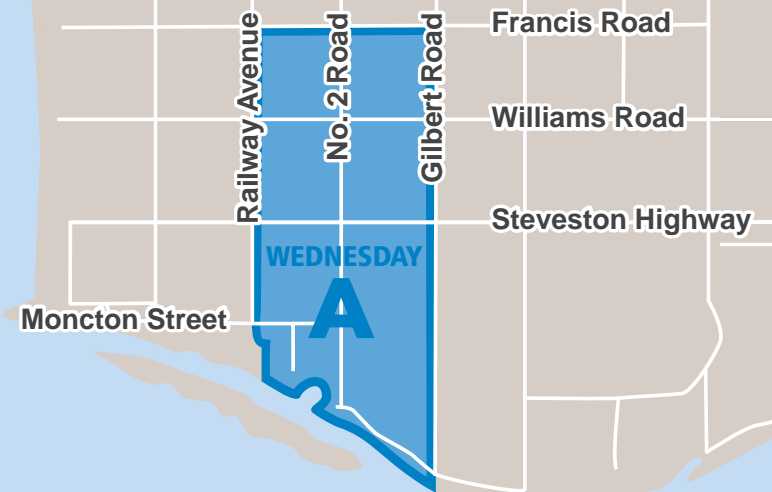

RCBC RECYCLING HOTLINE

604-732-9253 (604-RECYCLE)
rcbc.ca

RECYCLING WIZARD

richmond.ca/recyclesearch

Strait of Georgia

ZONE: WEDNESDAY A

2023 COLLECTION CALENDAR

Let's rethink waste