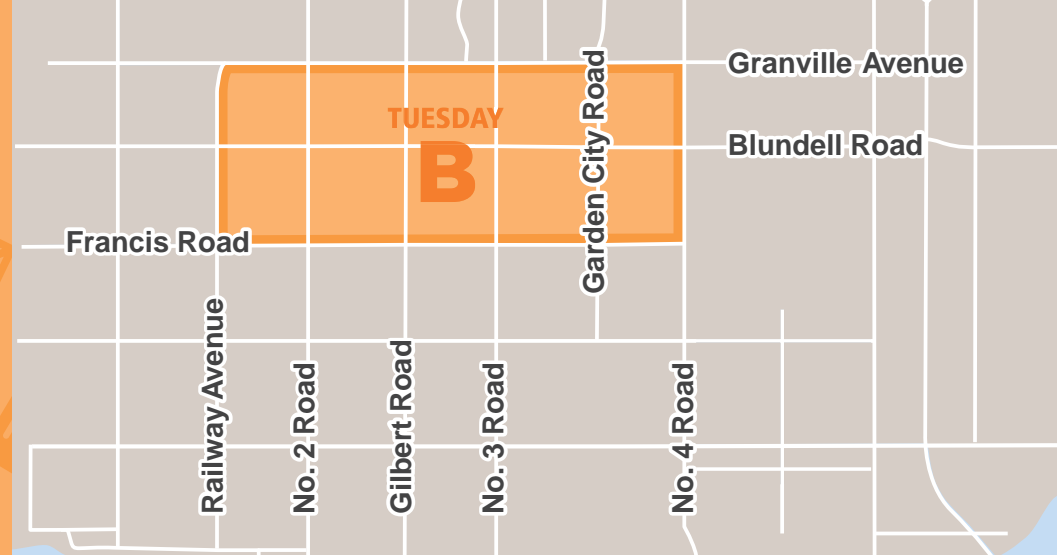

### RECYCLING WIZARD

[richmond.ca/recyclesearch](http://richmond.ca/recyclesearch)

ZONE: TUESDAY B