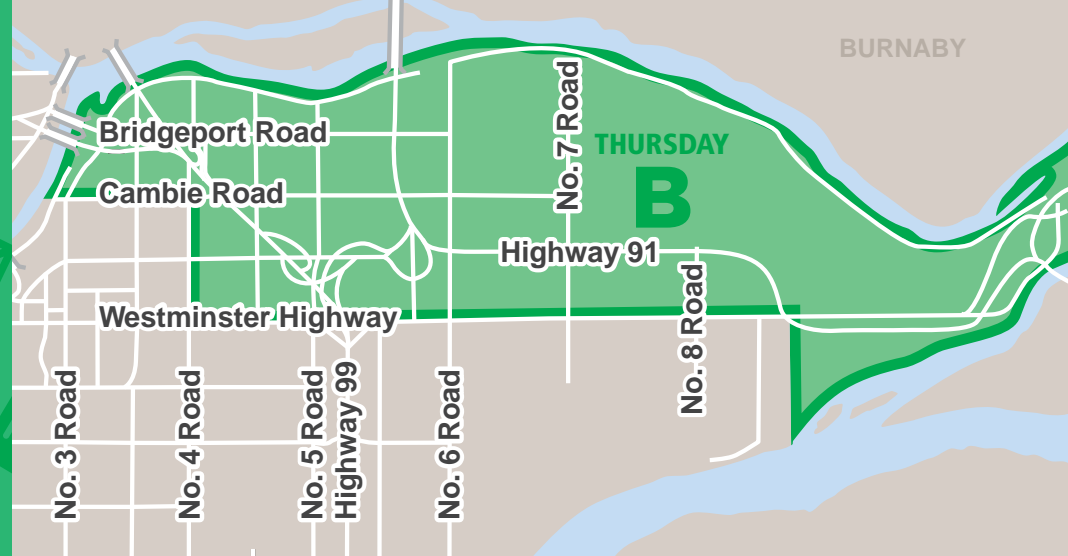

RCBC RECYCLING HOTLINE

604-732-9253 (604-RECYCLE)
rcbc.ca

RECYCLING WIZARD

richmond.ca/recyclesearch

ZONE: THURSDAY B

2023 COLLECTION CALENDAR

Let's rethink waste

Looking for tips to reduce waste and protect the environment?