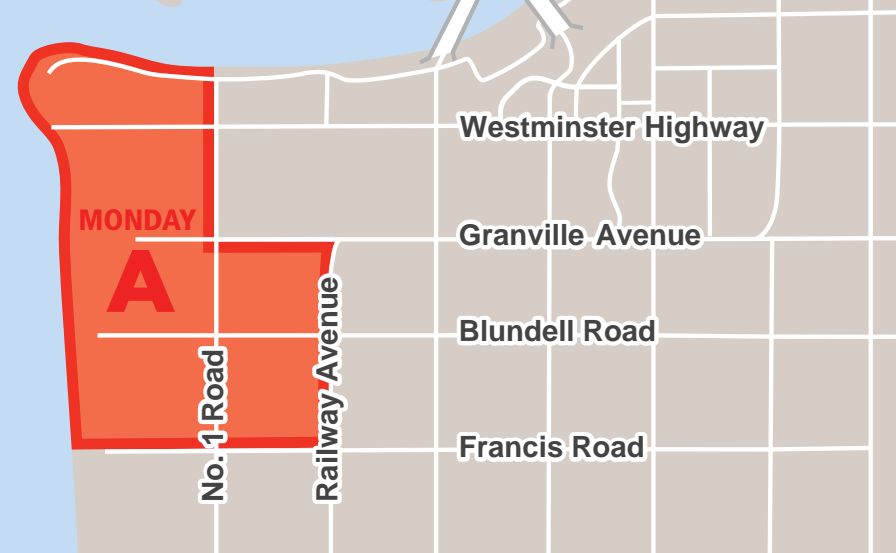

RCBC RECYCLING HOTLINE

604-732-9253 (604-RECYCLE)
rcbc.ca

RECYCLING WIZARD

richmond.ca/recyclesearch

Strait of Georgia

ZONE: MONDAY A

2023 COLLECTION CALENDAR

Let's rethink waste