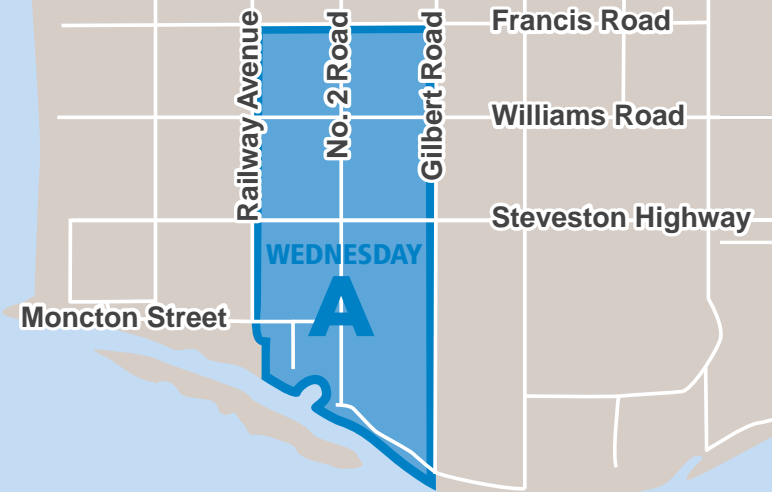

RCBC RECYCLING HOTLINE

604-732-9253 (604-RECYCLE)
rcbc.ca

RECYCLING WIZARD

richmond.ca/recyclesearch

Issued: December 2020

Strait of Georgia

ZONE: WEDNESDAY A 2021 COLLECTION CALENDAR

Starting
January 2 –
Recycling Depot
open 7 days
per week