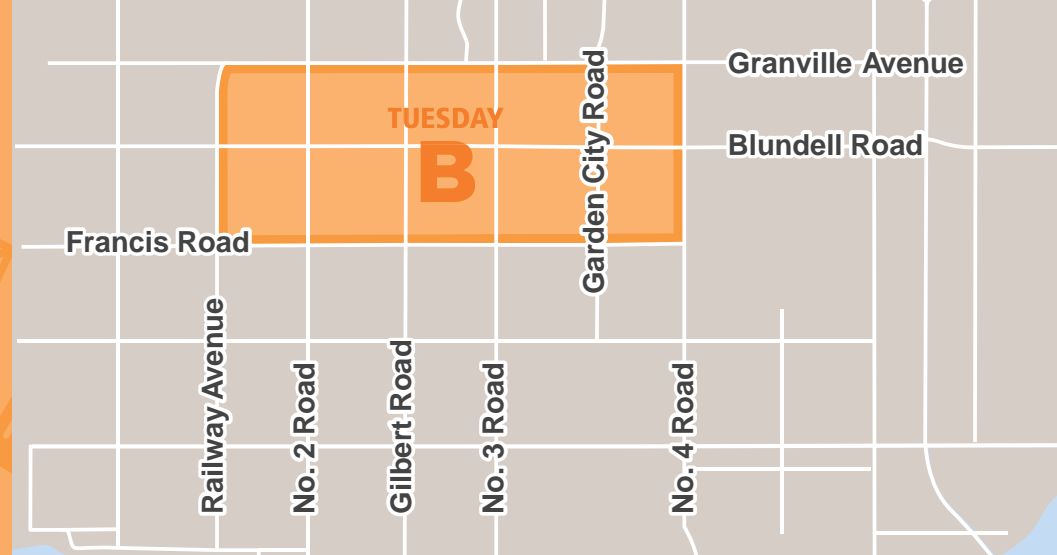

RCBC RECYCLING HOTLINE

604-732-9253 (604-RECYCLE)
rcbc.ca

RECYCLING WIZARD

richmond.ca/recyclesearch

Issued: December 2020

ZONE: TUESDAY B

2021 COLLECTION CALENDAR

Starting
 January 2 –
 Recycling Depot
 open 7 days
 per week