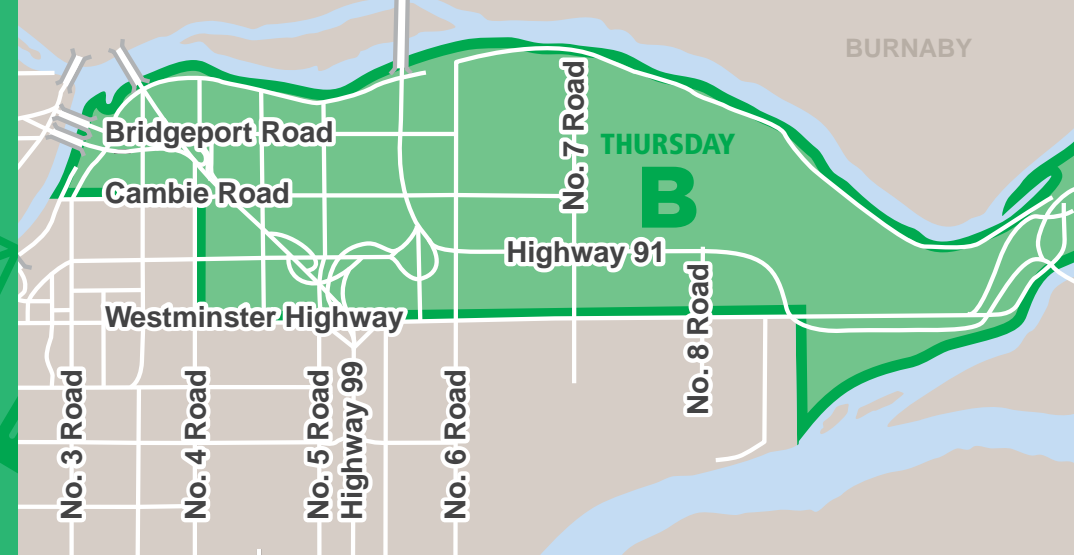

RCBC RECYCLING HOTLINE

604-732-9253 (604-RECYCLE)
rcbc.ca

RECYCLING WIZARD

richmond.ca/recyclesearch

Issued: December 2020

ZONE: THURSDAY B

2021 COLLECTION CALENDAR

Starting
 January 2 –
 Recycling Depot
 open 7 days
 per week