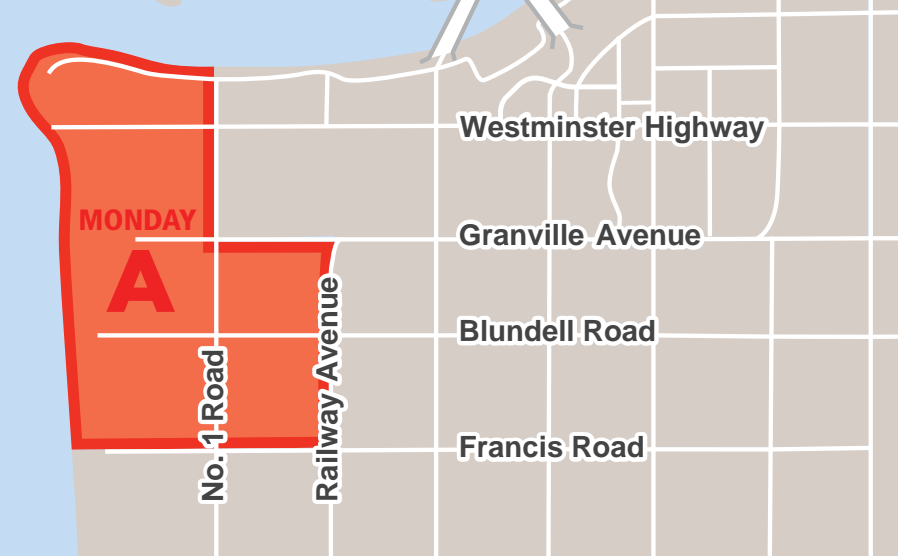

RCBC RECYCLING HOTLINE

604-732-9253 (604-RECYCLE)
rcbc.ca

RECYCLING WIZARD

richmond.ca/recyclesearch

Issued: December 2020

Strait of Georgia

ZONE: MONDAY A 2021 COLLECTION CALENDAR

Starting
January 2 –
Recycling Depot
open 7 days
per week