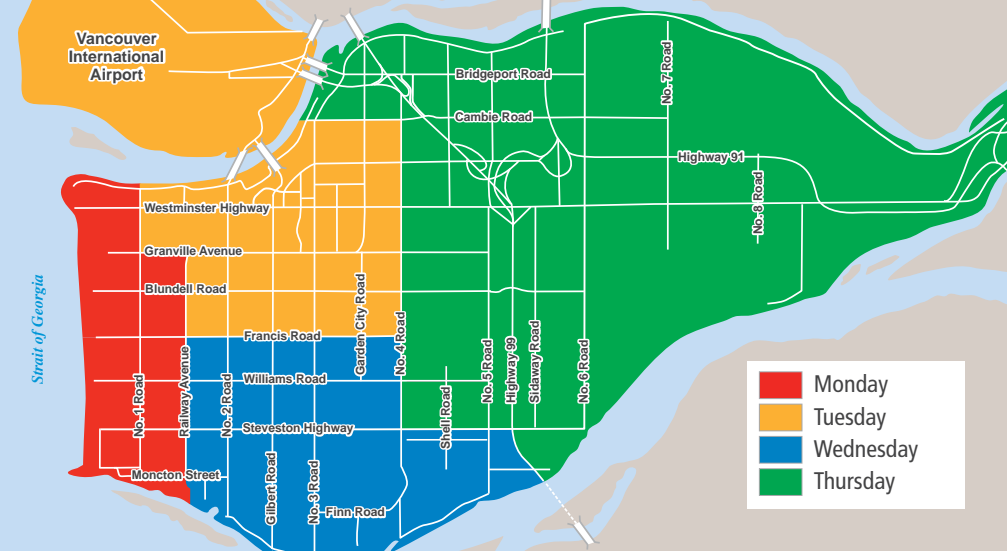

RCBC RECYCLING HOTLINE

604-732-9253 (604-RECYCLE)
rcbc.ca

RECYCLING WIZARD

richmond.ca/recyclesearch

Issued: December 2020

- Monday
- Tuesday
- Wednesday
- Thursday

WEEKLY GARBAGE 2021 COLLECTION CALENDAR

Starting January 2 – Recycling Depot open 7 days per week