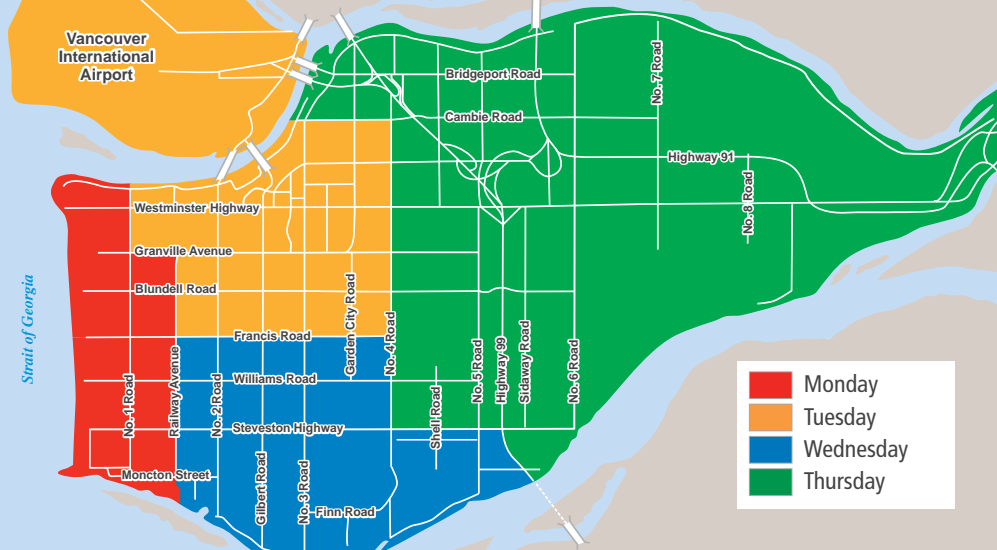

- Monday
- Tuesday
- Wednesday
- Thursday