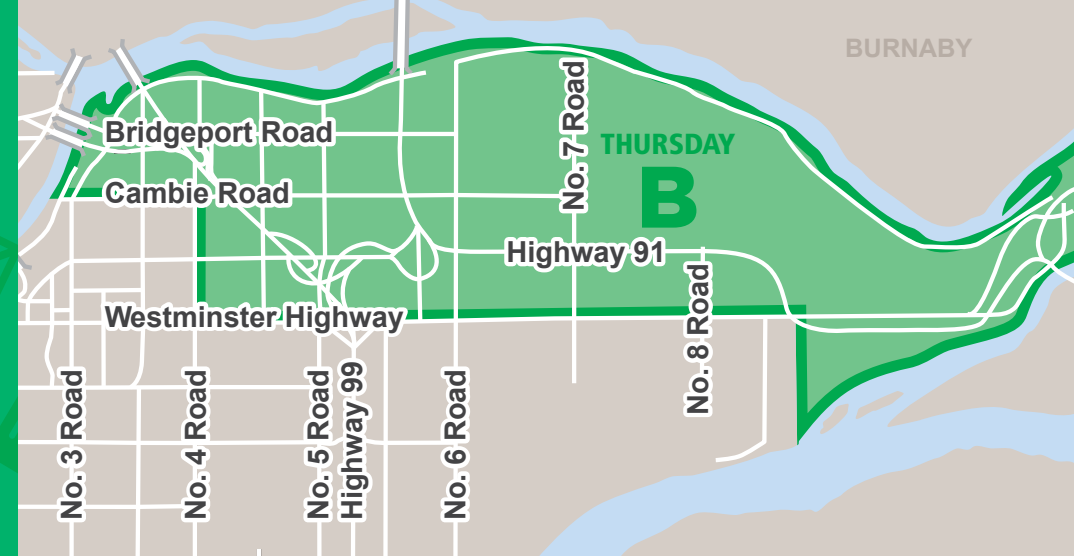

RCBC RECYCLING HOTLINE

604-732-9253 (604-RECYCLE)

RECYCLING WIZARD

richmond.ca/recyclesearch

Issued: December 2019

Let's trim our waste!

ZONE: THURSDAY B 2020 COLLECTION CALENDAR

GET THE FREE RICHMOND COLLECTION SCHEDULE APP!