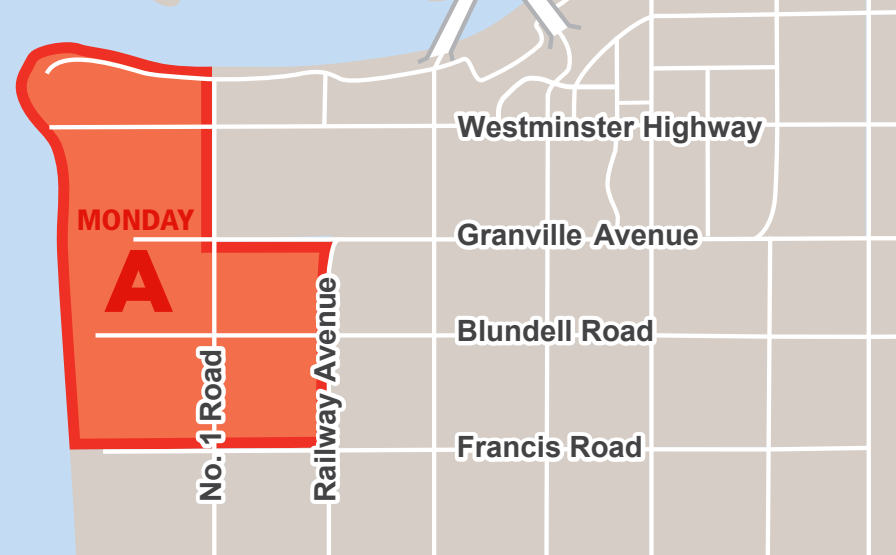

Let's trim our waste!

ZONE: MONDAY A 2020 COLLECTION CALENDAR

GET THE FREE RICHMOND COLLECTION SCHEDULE APP!

- Set up weekly reminders for collection
- Search the Recycling Wizard for how to recycle items
- Play the Recycling Challenge Game
- Request recycling supplies