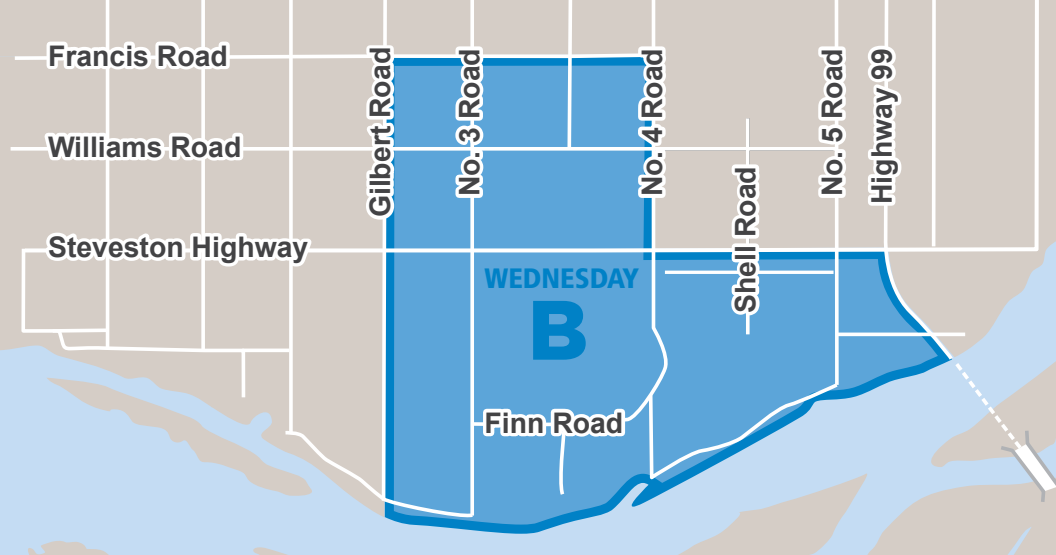

Let's trim our waste!