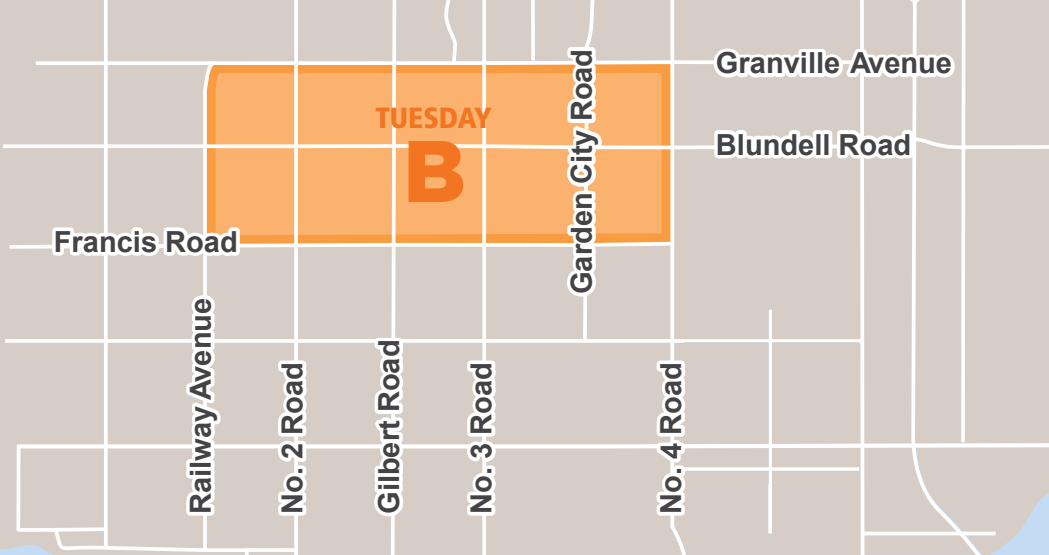

Let's trim our waste!

ZONE: TUESDAY B