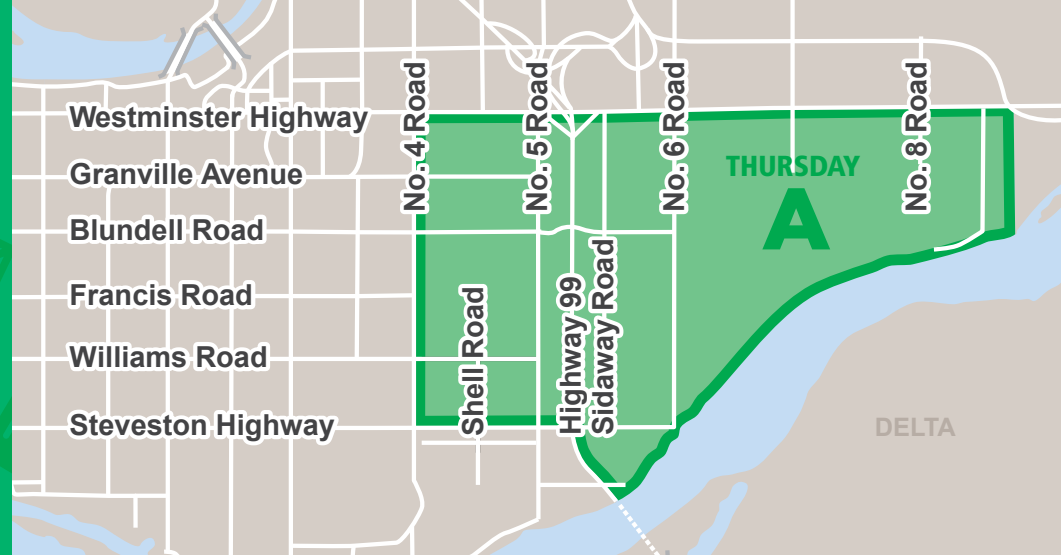

RCBC RECYCLING HOTLINE

604-732-9253 (604-RECYCLE)

RECYCLING WIZARD

richmond.ca/recyclesearch

Issued: December 2019

richmond.ca/recycle

Let's trim our waste!

ZONE: THURSDAY A 2020 COLLECTION CALENDAR