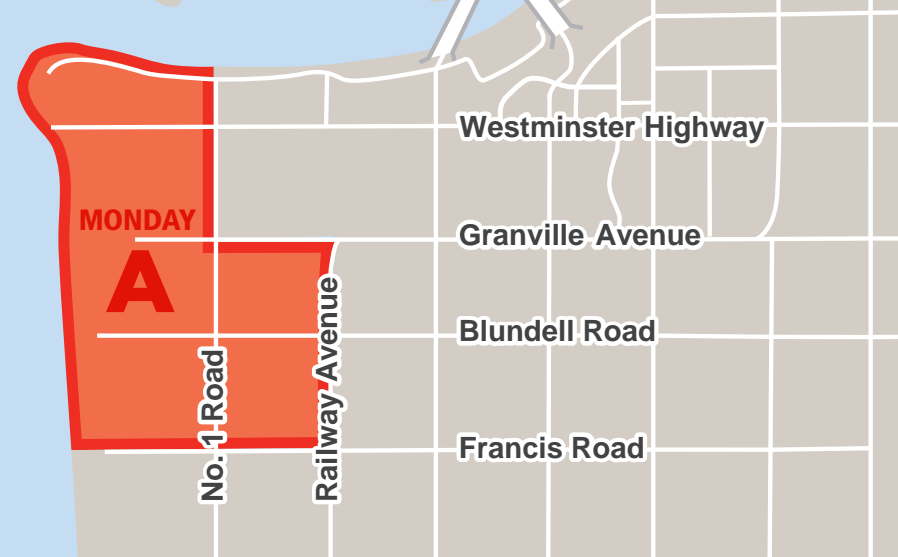

Printed on 100% post consumer content

www.richmond.ca/recycle

Gulf of Georgia

Let's trim our waste!

ZONE: MONDAY A