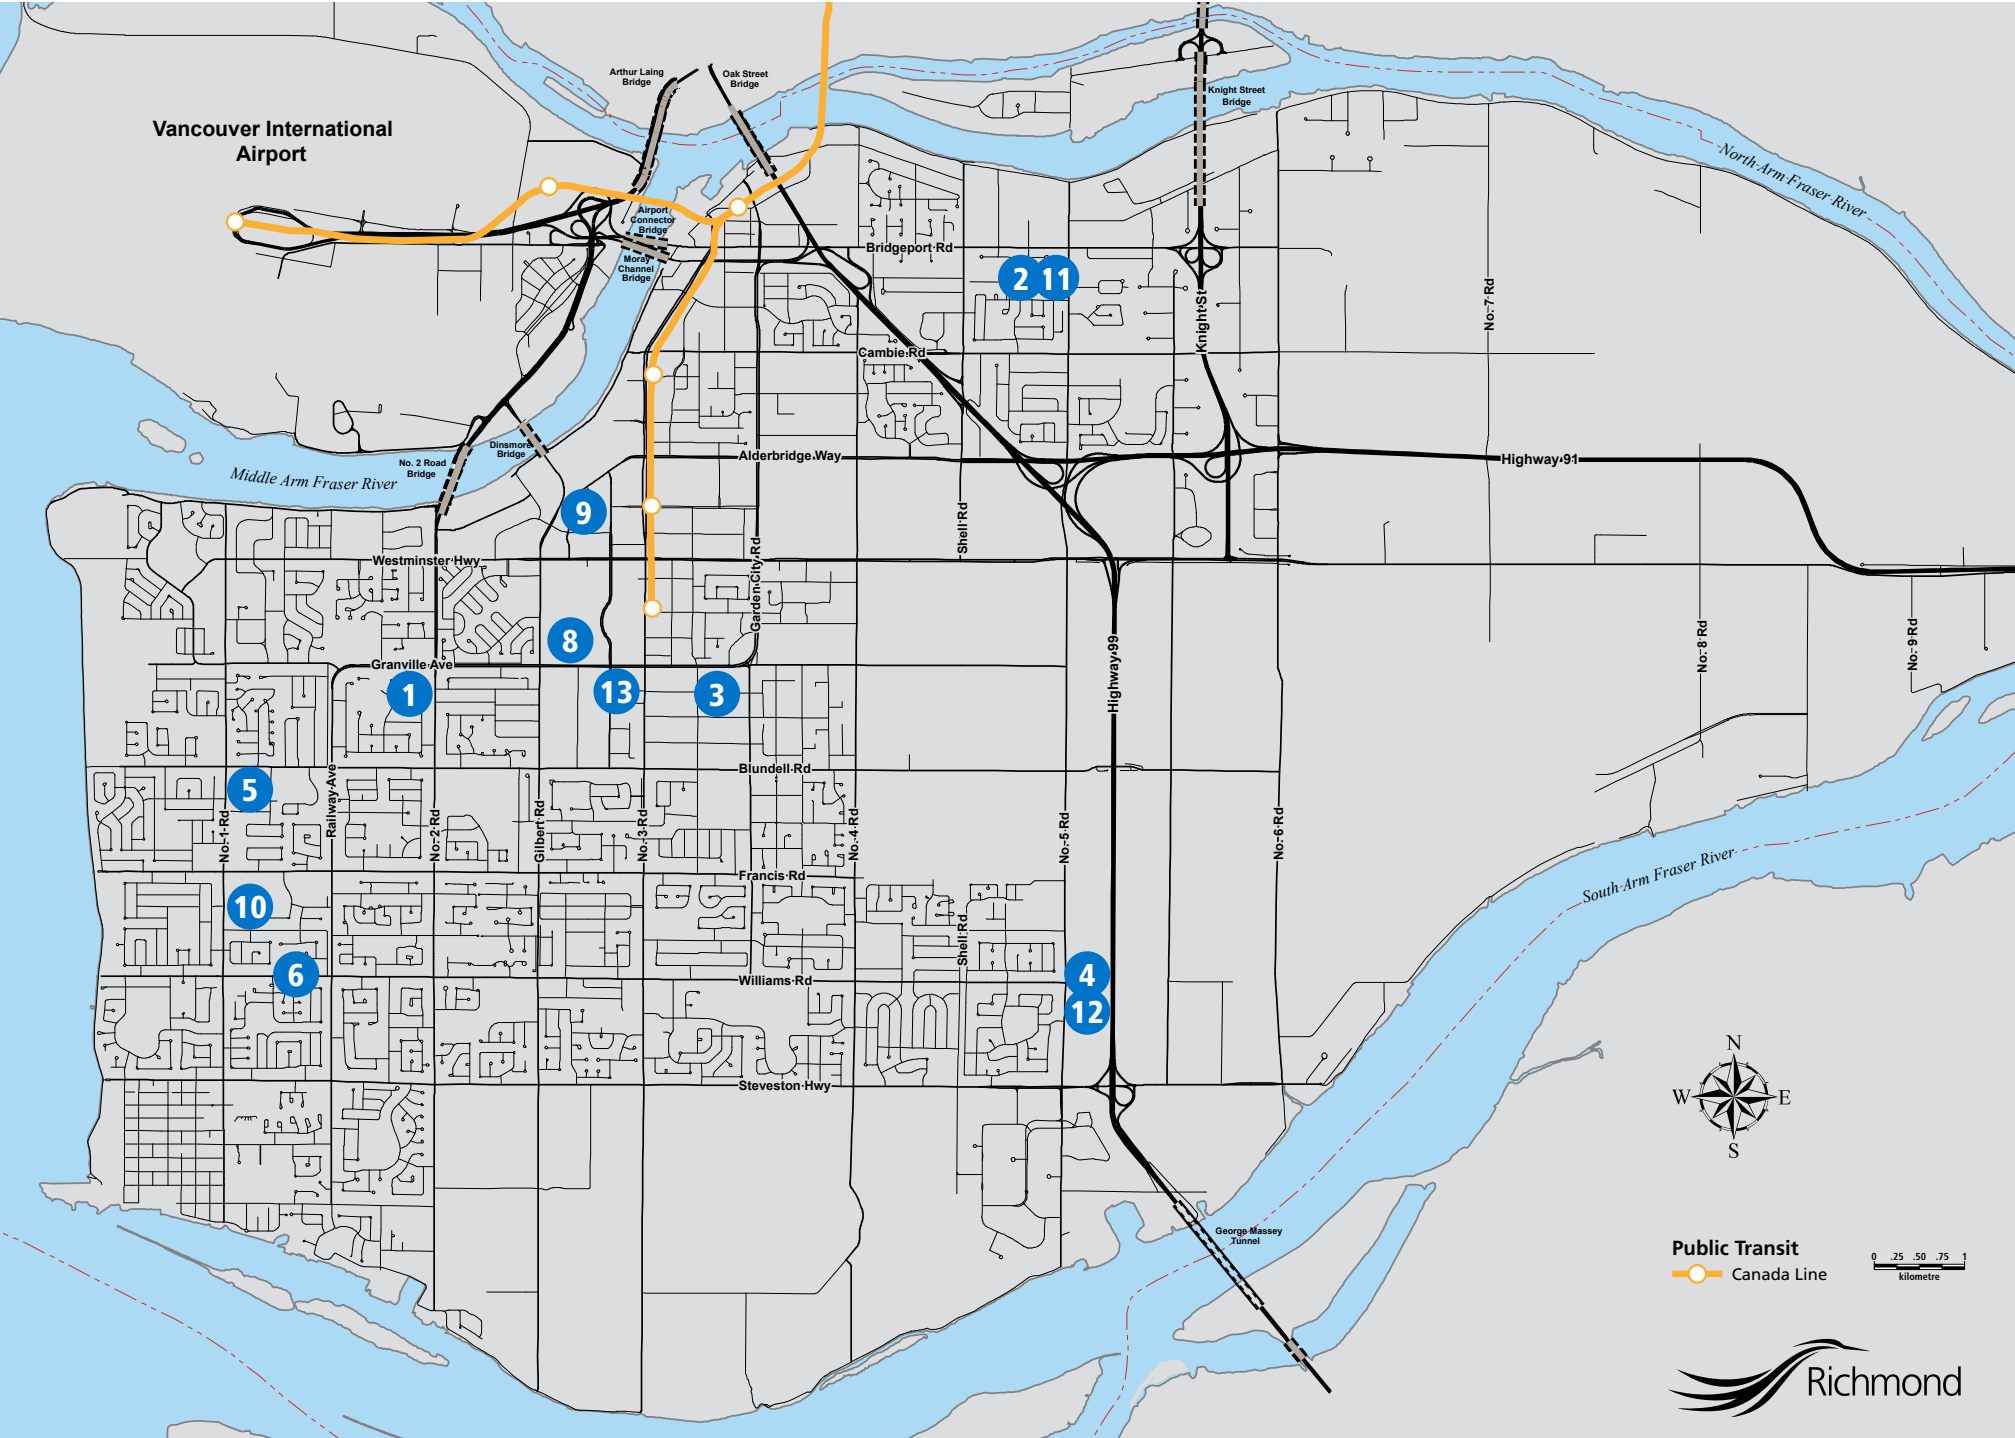

City of Richmond—No or Low Cost Community Meals and Food Programs

Public Transit
Canada Line