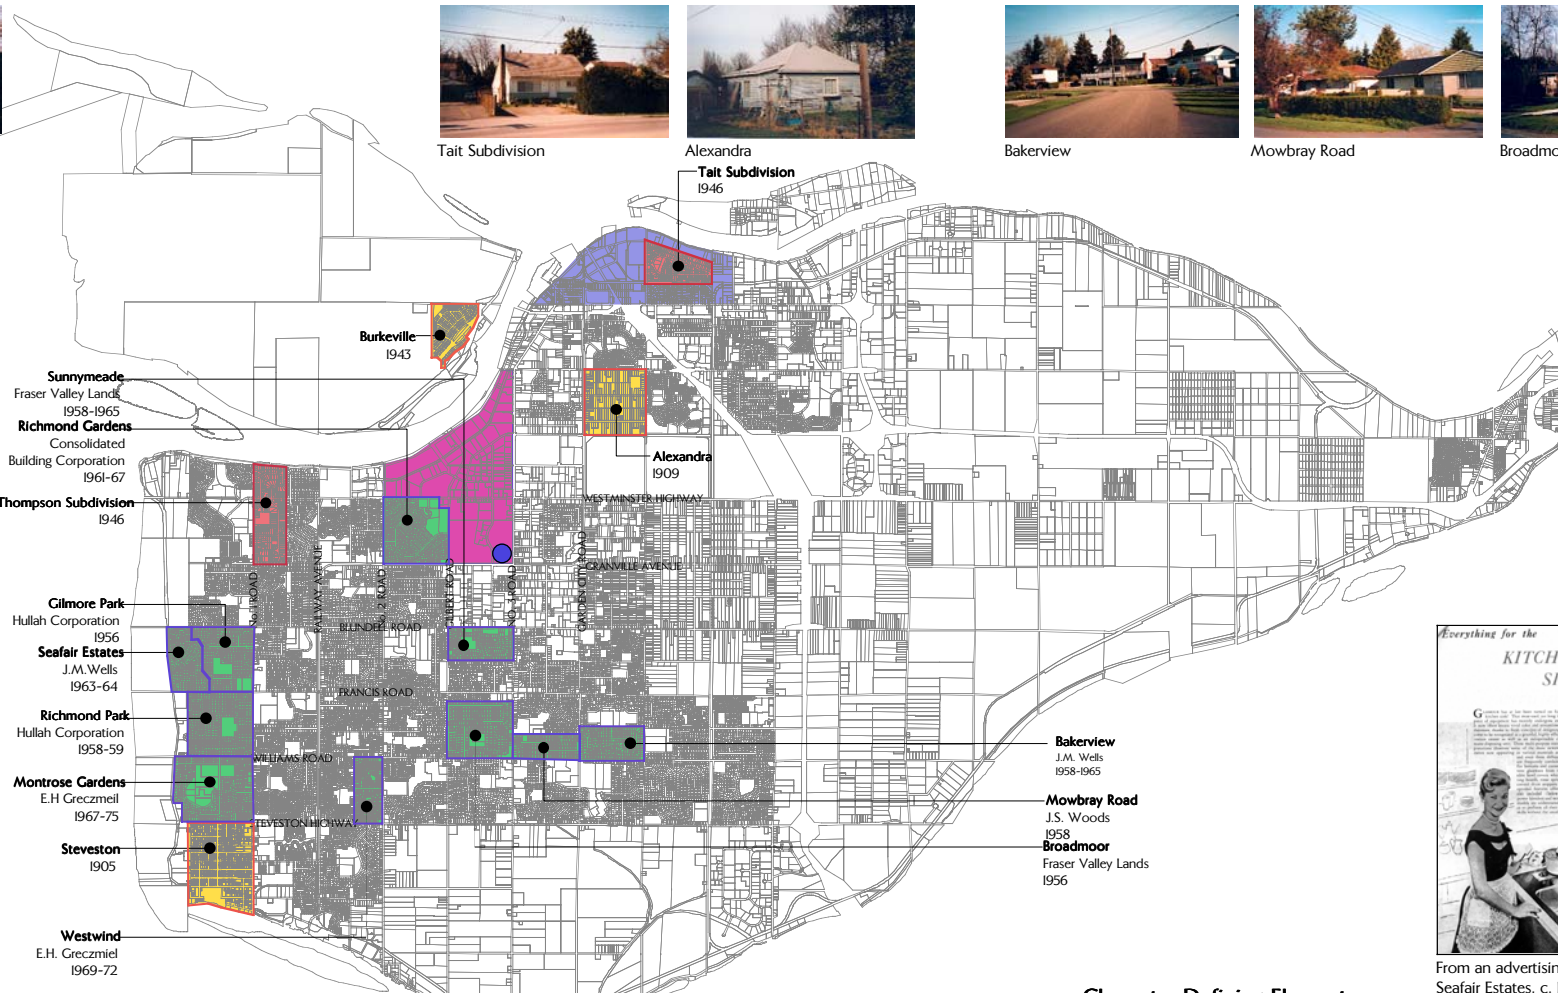

Thompson Subdivision

Tait Subdivision

Alexandra

Bakerview

Mowbray Road

Broadmoor

Sunnymead

Richmond Gardens

Gilmore Park

Seafair Estates

Richmond Park

Montrose Gardens

Westwind

From an advertising brochure for Seafair Estates, c. 1950

Character Defining Elements of Richmond's Subdivisions

Major Contributors to Character

- Housing types
- Road widths
- Method of storm drainage
- One developer/builder or several builders
- Street trees and/or mature vegetation

Secondary Contributors to Character

- Lot size
- Subdivision layout pattern
- Ditch infill

LEGEND

SUBDIVISIONS:

- Subdivisions 1890-1943
- Veteran's Land Act Subdivisions
- Post World War II Subdivisions
- Bridgeport Area
- Brighouse
- Town Centre