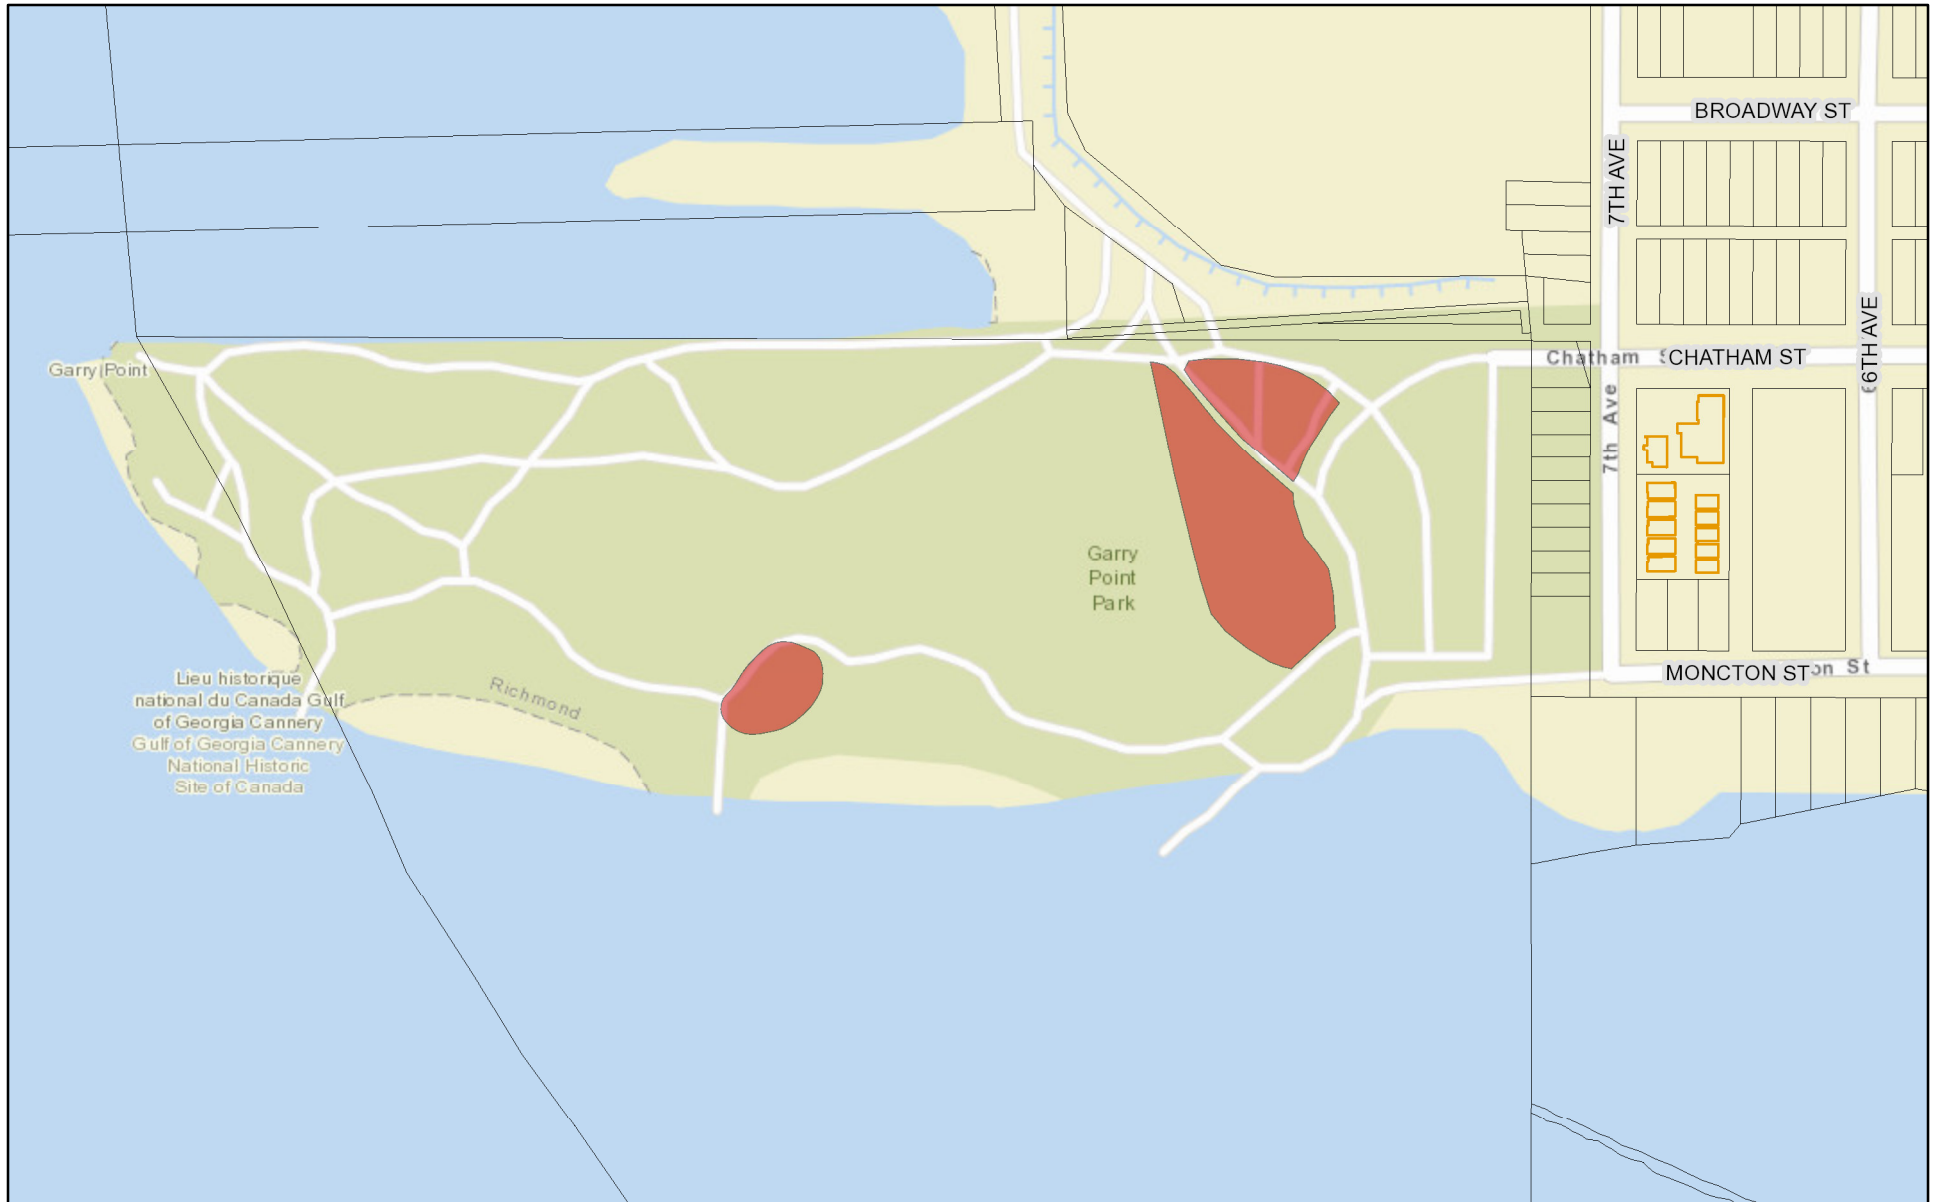

# Garry Point Park Designated BBQ Areas

6/18/2019, 3:29:43 PM

- |   |  |   |  |
|---|--|---|--|
| Street Names  | Parcels (black line)   |  City Hall     |  Police Stations    |
|  Air Parcels |  Designated BBQ Areas |  Fire Stations |  Ambulance Stations |
|  Strata      |  |   |  |

Sources: Esri, HERE, Garmin, USGS, Intermap, INCREMENT P, NRCan, Esri Japan, METI, Esri China (Hong Kong), Esri Korea, Esri (Thailand),