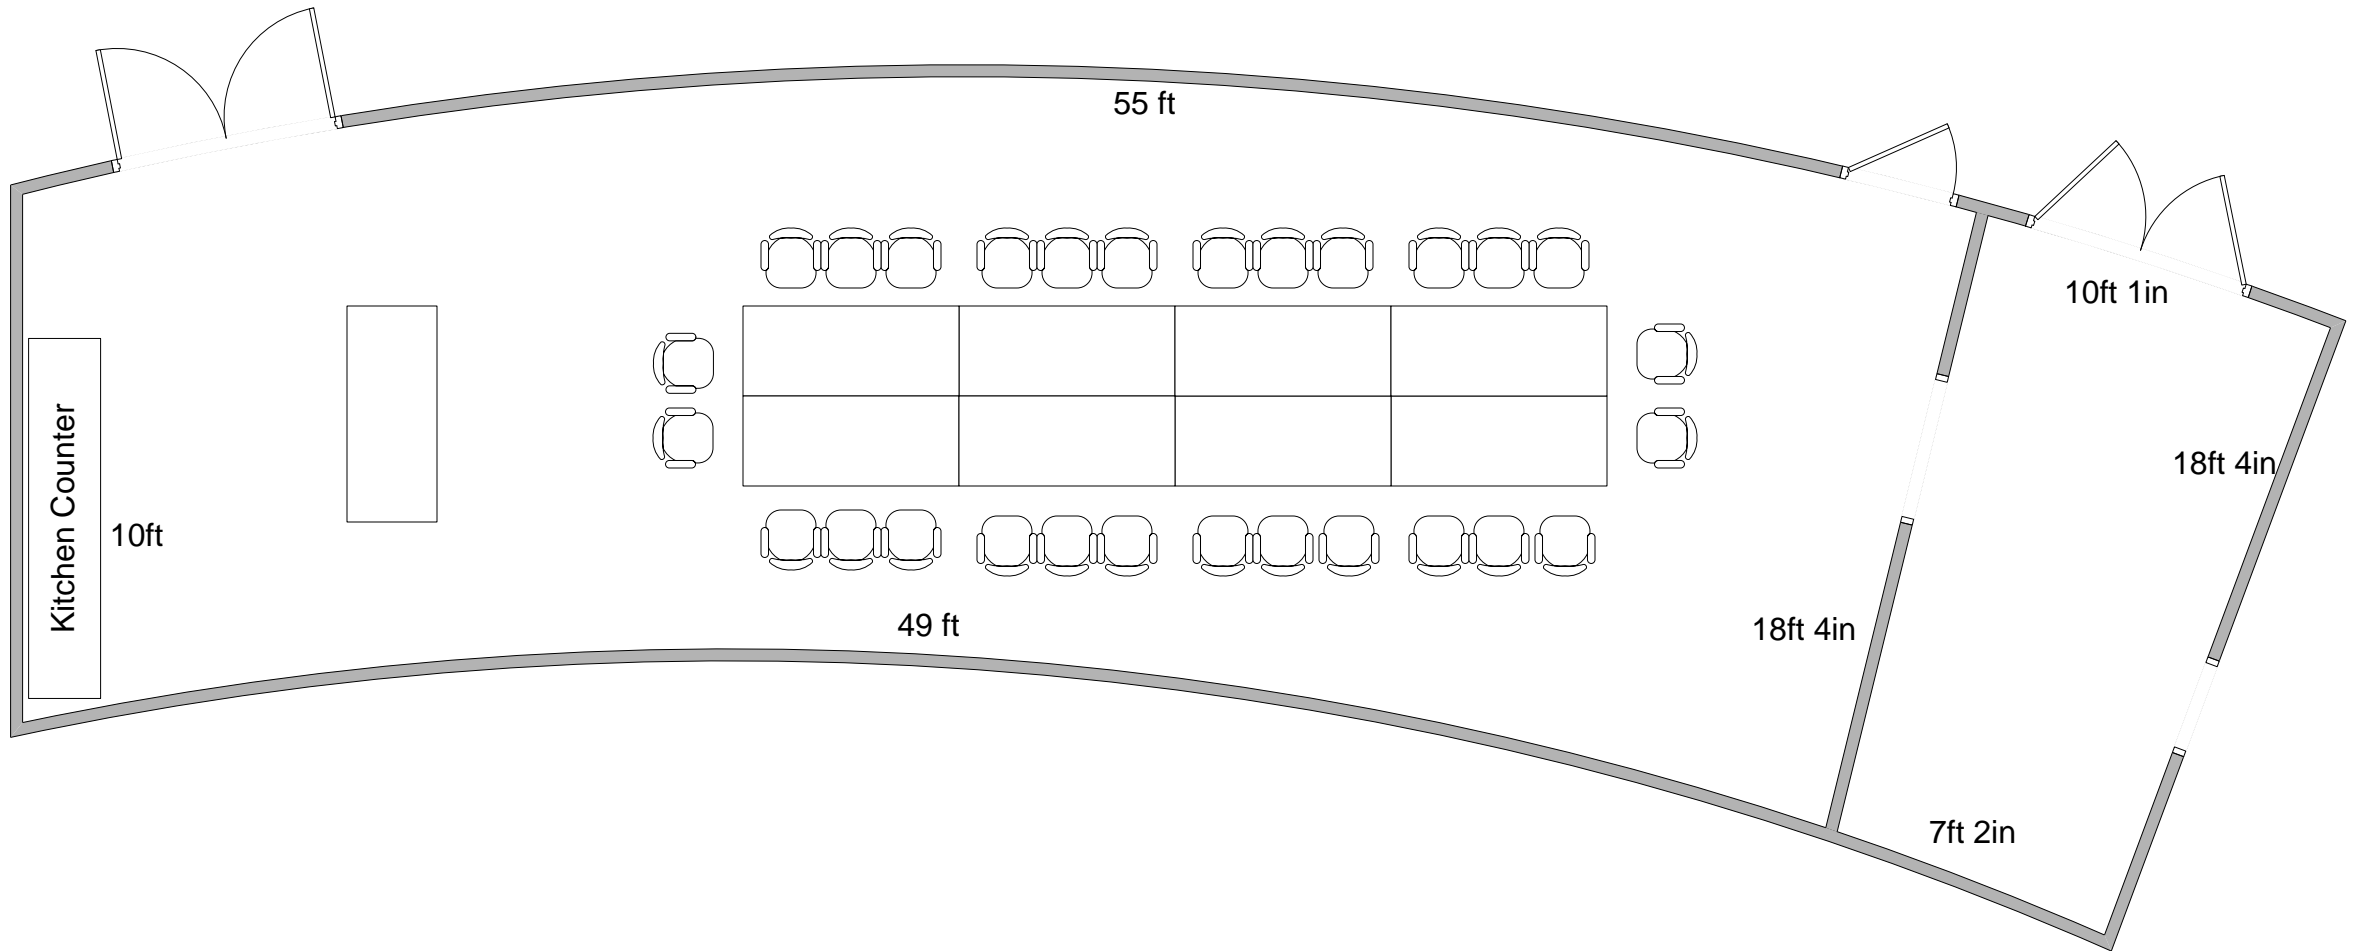

# Atrium

Maximum Capacity: 85

# Atrium

Maximum Capacity: 40

Boardroom style

# Atrium

Maximum Capacity: 65

Theatre 1 Setting

# Atrium

**Maximum Capacity: 65**

Theatre 2 setting

*(max 7 cluster of seats per row)*