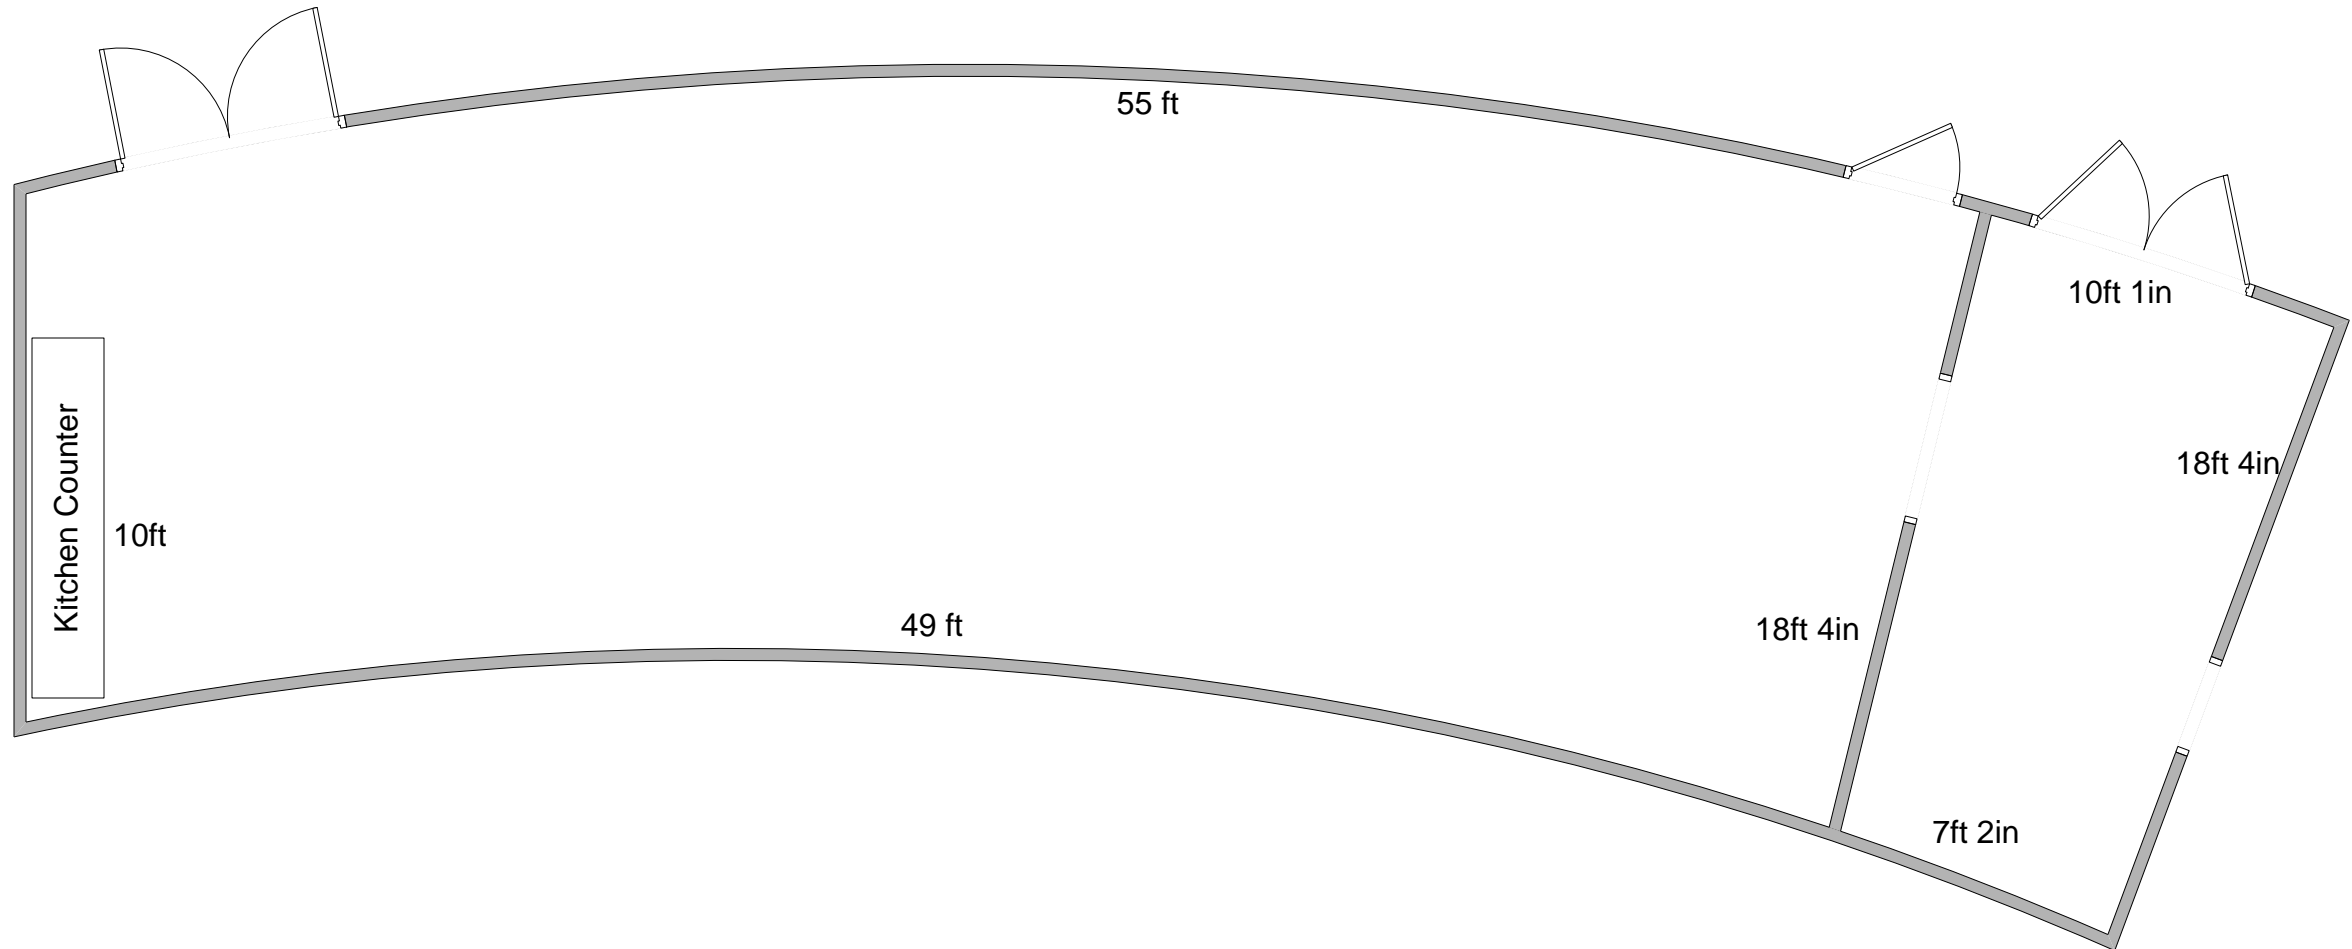

# Atrium

Maximum Capacity: 85

# Atrium

Maximum Capacity: 40

Boardroom style

# Atrium

Maximum Capacity: 65

Theatre 1 Setting

# Atrium

**Maximum Capacity: 65**

Theatre 2 setting

*(max 7 cluster of seats per row)*