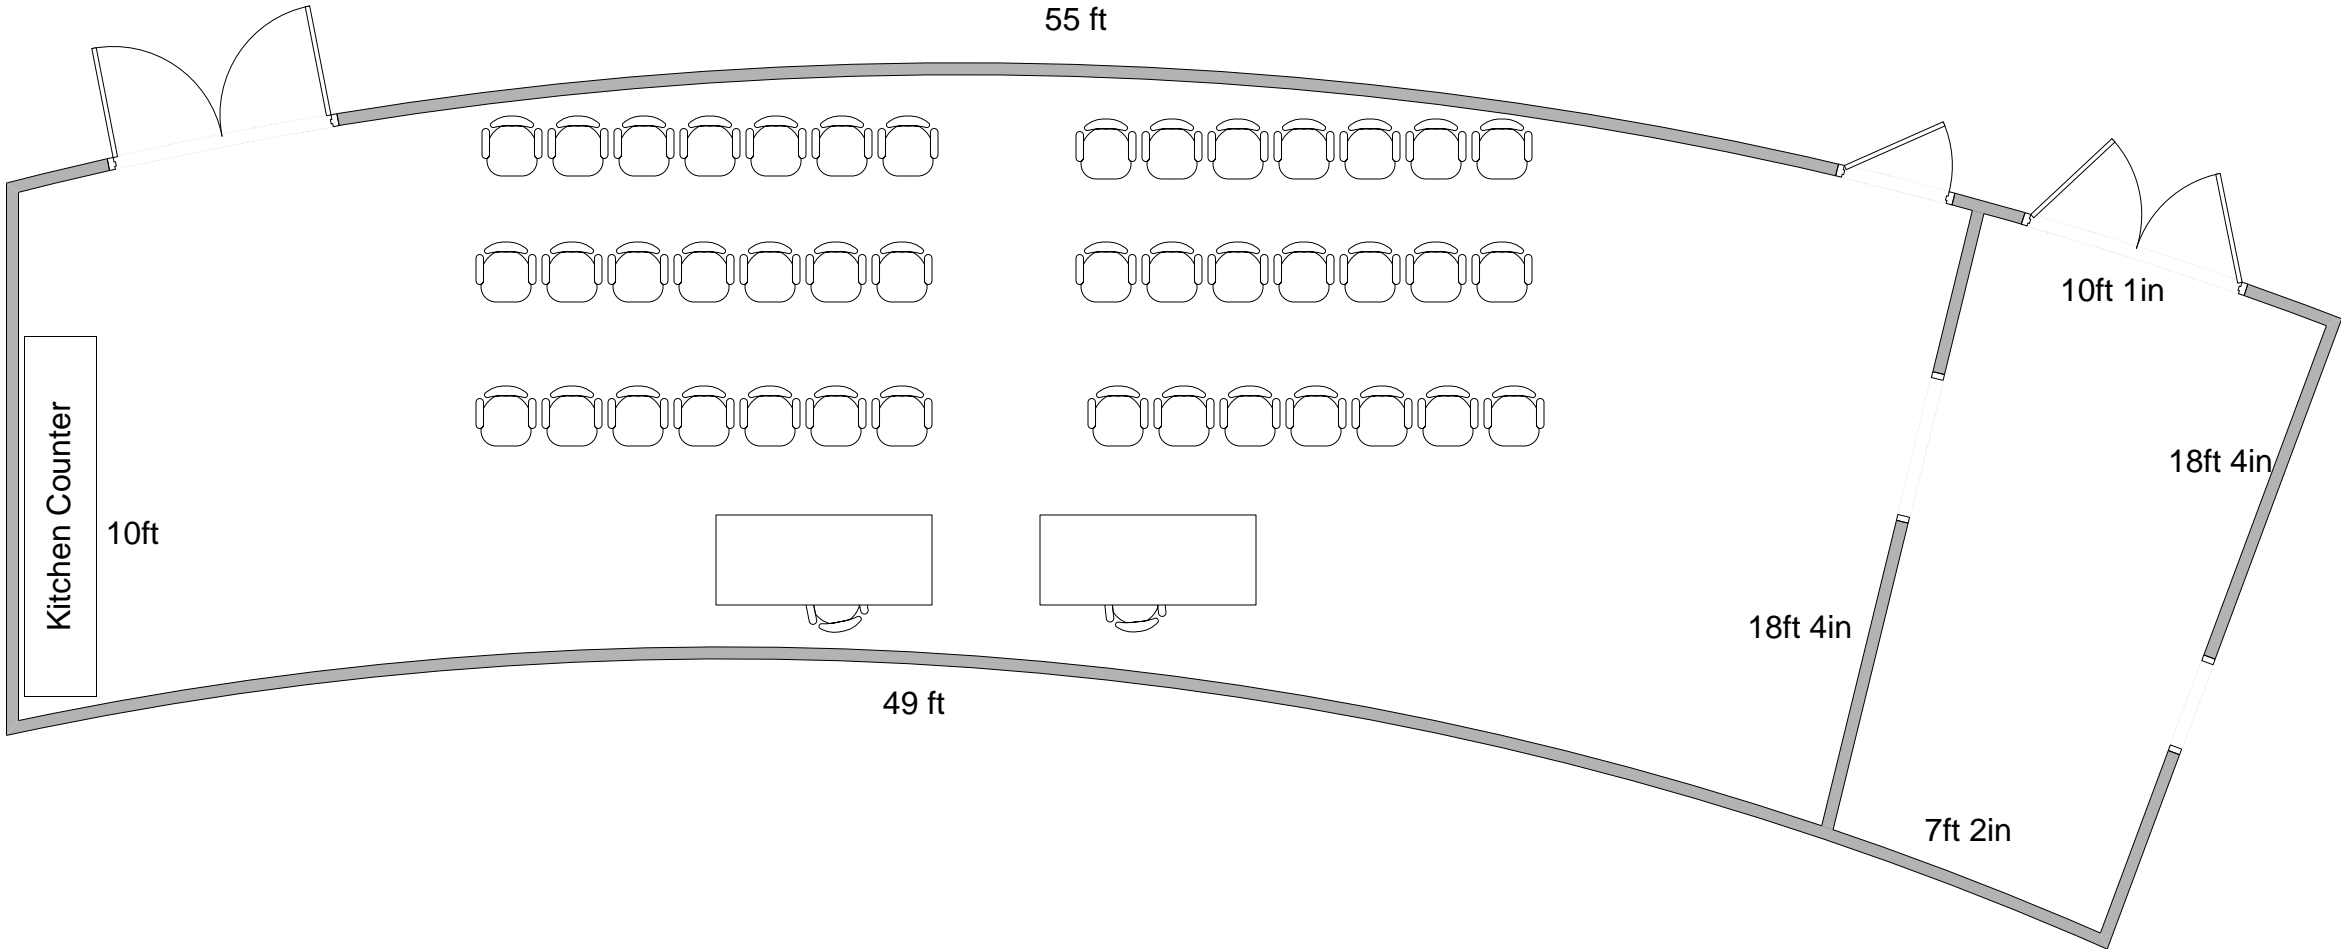

# Atrium

Maximum Capacity: 40

Boardroom style

# Atrium

Maximum Capacity: 40

Classroom style

# Atrium

Maximum Capacity: 65

Theatre 1 Setting

# Atrium

**Maximum Capacity: 65**

Theatre 2 setting

*(max 7 cluster of seats per row)*