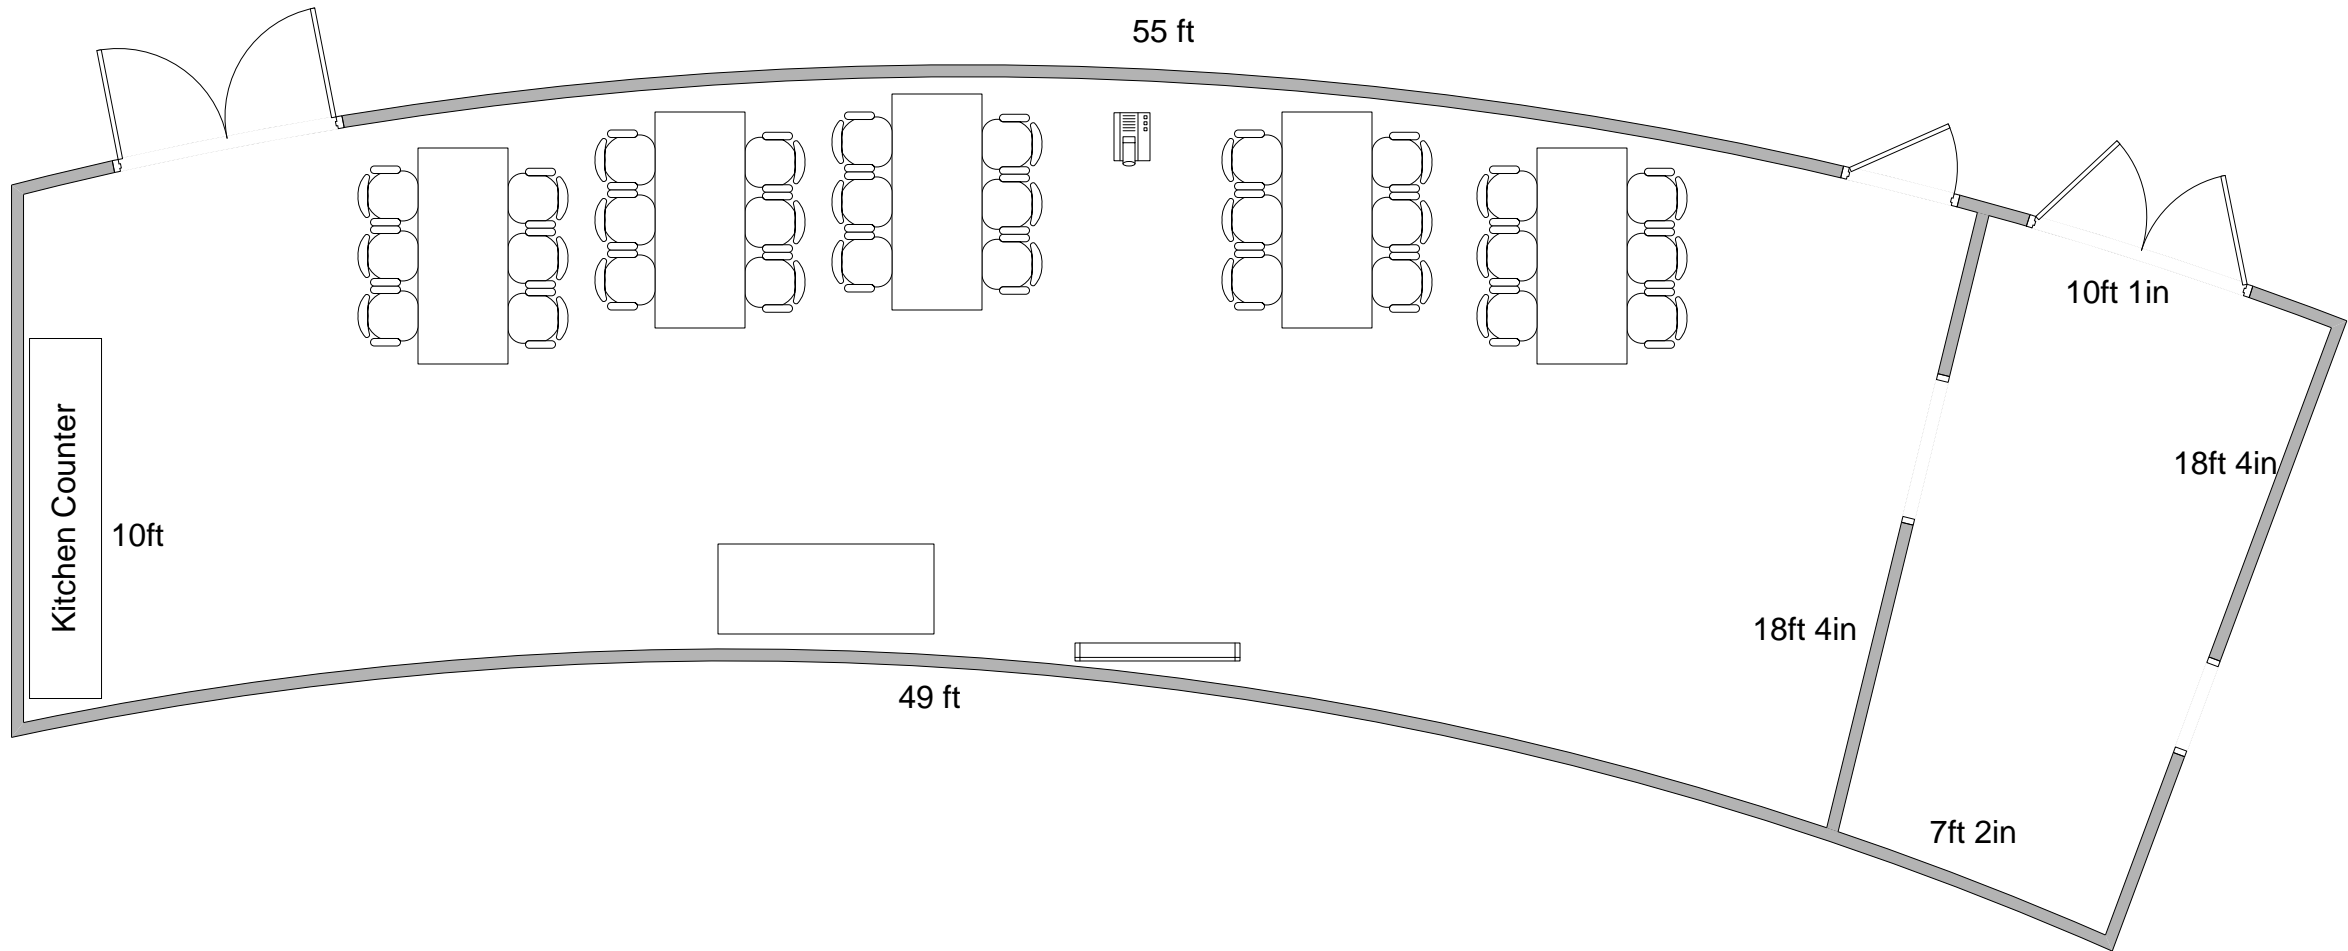

Atrium

Maximum Capacity: 40

Classroom style