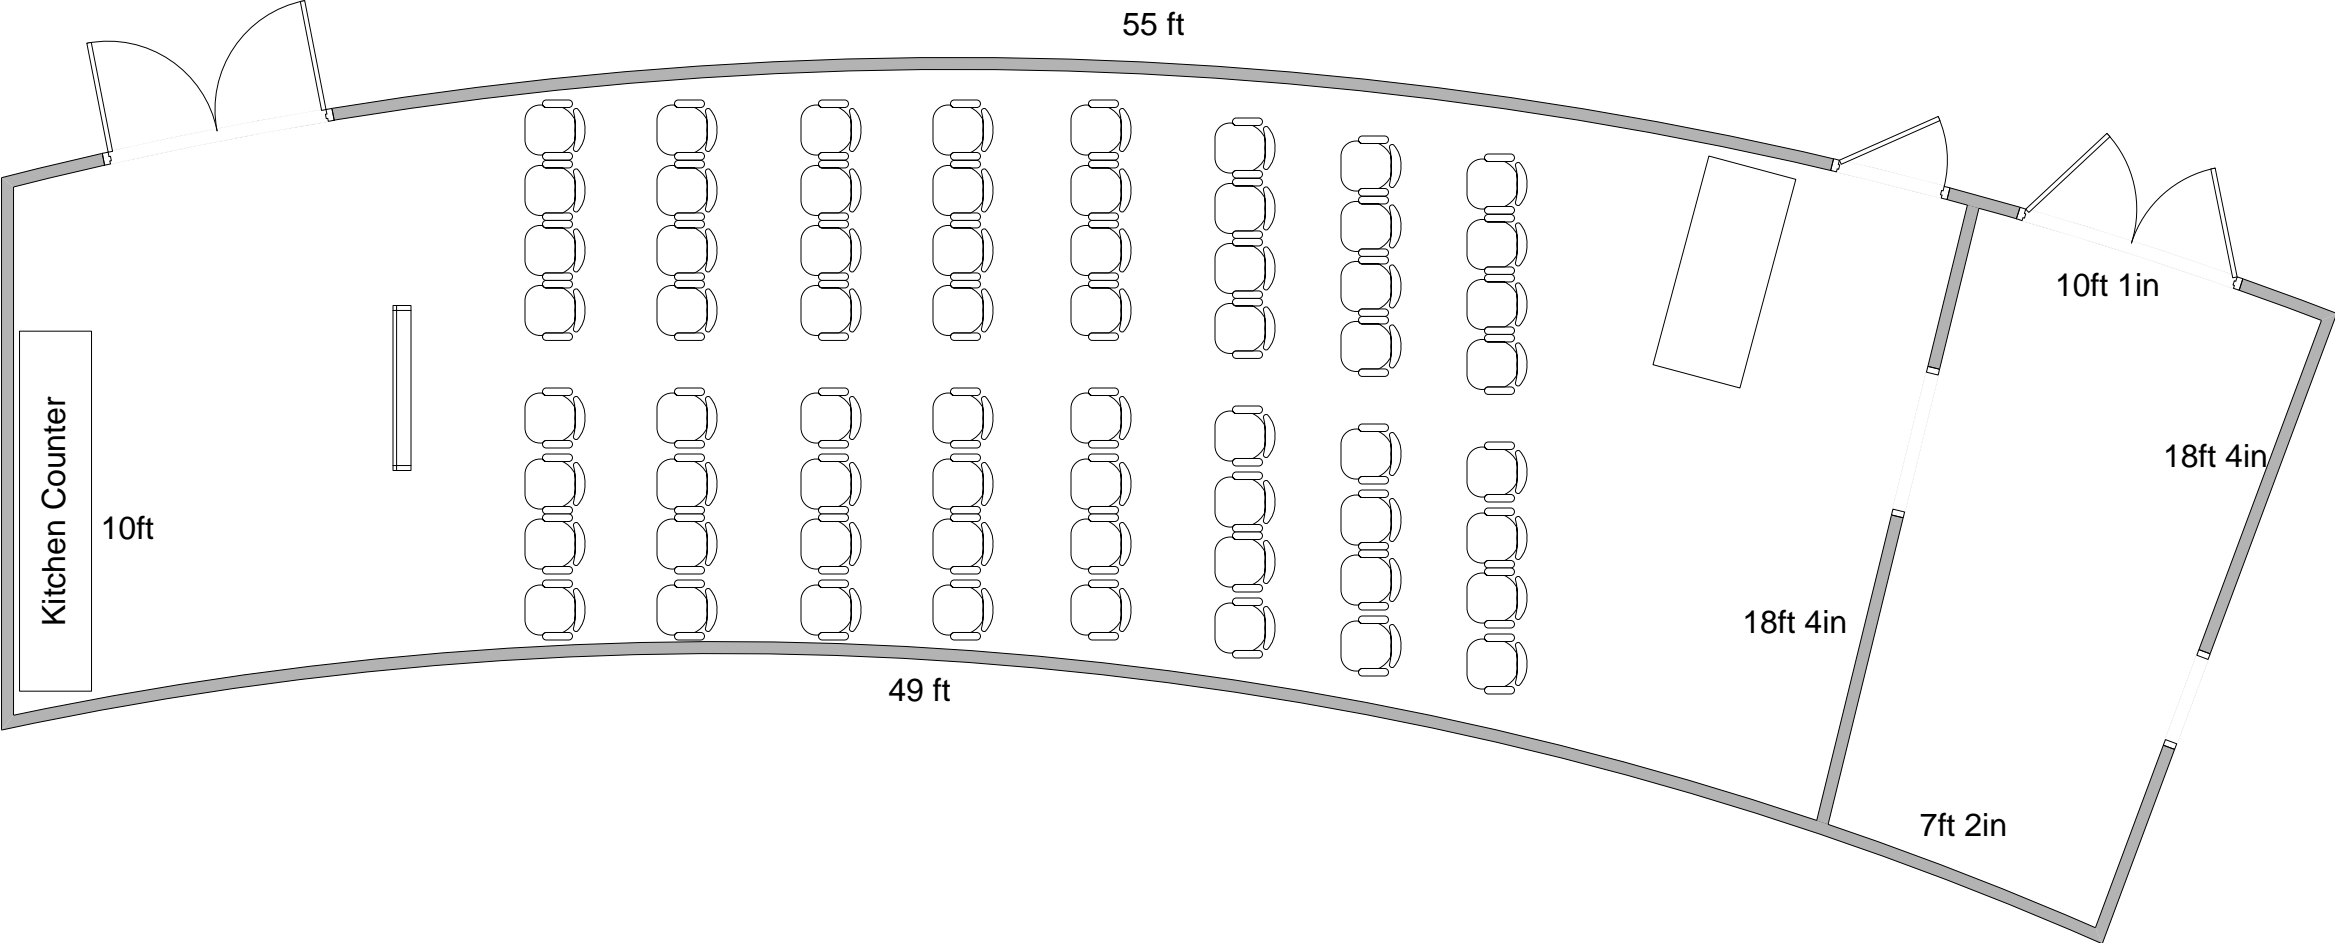

# Atrium

Maximum Capacity: 40

Boardroom style

# Atrium

Maximum Capacity: 40

Classroom style

# Atrium

Maximum Capacity: 65

Theatre 1 Setting

# Atrium

**Maximum Capacity: 65**

Theatre 2 setting

*(max 7 cluster of seats per row)*