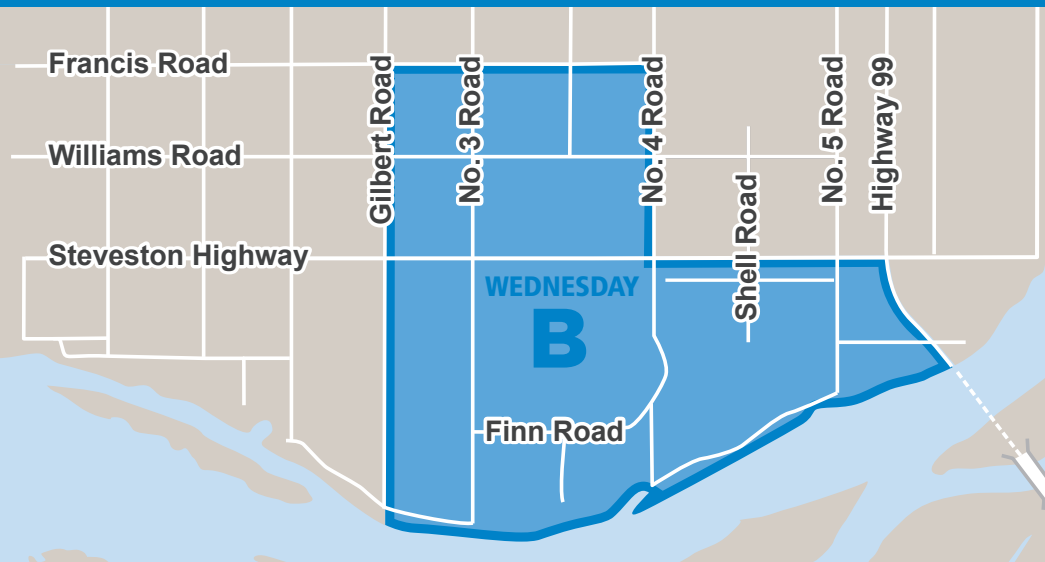

ZONE: WEDNESDAY B

RECYCLING AND WASTE COLLECTION OVERVIEW

BLUE BOX/CART PROGRAM

Weekly collection of mixed containers, paper, glass bottles and glass jars.

GREEN CART PROGRAM

Weekly collection of food scraps, food soiled paper and yard trimmings.

GARBAGE CART PROGRAM

Biweekly collection of household items that cannot be recycled.

LARGE ITEM PICK UP PROGRAM

Pick up of six household items per year. Call 604-270-4722 to arrange pick up.

RICHMOND RECYCLING DEPOT

Free drop off of polystyrene foam (e.g. Styrofoam), upholstered furniture, flexible plastic, butane cylinders, electronics, propane tanks, fire extinguishers, lead acid batteries, and more household items. Located at 5555 Lynas Lane. Open seven days a week, 9:00 a.m. to 6:15 p.m.

RICHMOND RECYCLING & GARBAGE COLLECTION GUIDE

For more details on your recycling and garbage collection and other recycling options, see the guide online at richmond.ca/recycle.

GO PAPERLESS

Are you using the free Richmond Recycling app to view your collection schedule, set up alerts, learn where to recycle items and more? Opt out of future printed calendars by contacting 604-276-4010 or garbageandrecycling@richmond.ca.

USEFUL CONTACT INFORMATION

RICHMOND ENVIRONMENTAL PROGRAMS

604-276-4010
garbageandrecycling@richmond.ca

- Report missed collection
- Report illegal dumping
- Request recycling guides/supplies
- Request Green/Garbage Carts

RCBC RECYCLING HOTLINE

604-732-9253 (604-RECYCLE)
rcbc.ca

RECYCLING WIZARD

richmond.ca/recyclesearch

Issued: December 2023