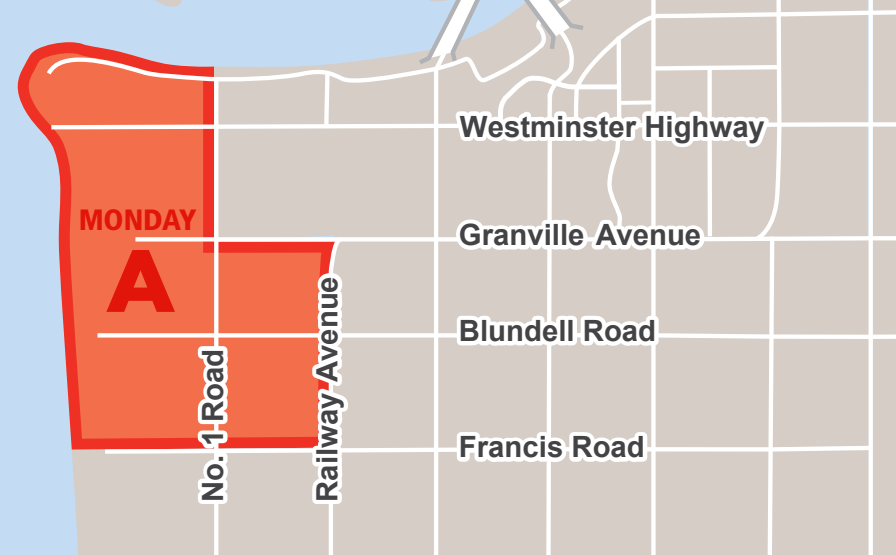

REQUEST GREEN CART OR GARBAGE CART EXCHANGE

604-276-4010

www.richmond.ca/recycle

Gulf of Georgia

Let's trim our waste!

ZONE: MONDAY A

2017 COLLECTION CALENDAR

GET THE FREE RICHMOND COLLECTION SCHEDULE APP!